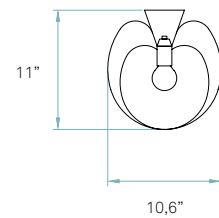

Awards

Chicago 2009

Components

Base
Chrome

Cord and plug with on/off switch
Transparent 57"

Packaging

Box size
22 x 15 x 15"

Box volume
2,7ft³

Weight
Gross - 5,5 Lb
Net - 1,5 Lb

REF. AIR MG 24
Air

Recommended bulbs (Not Included)

120V
E12 Candelabra Base

CFL Mini Globe
1 x 9 W max

LED Mini Globe
1 x 5 W max

120V
GU24

CFL Mini Globe
1 x 9 W max

LED Mini Globe
1 x 5 W max

19,3"

11"

10,6"