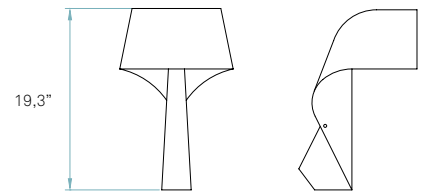

References

AIR MG E12 UL
AIR MG GU24 UL

Certificates

120V

Wood shade colors

- 20 Ivory White
- 21 Natural Cherry
- 22 Natural Beech
- 24 Yellow
- 25 Orange
- 26 Red
- 28 Blue
- 29 Grey
- 30 Turquoise
- 31 Chocolate
- 32 Pink

Awards

Chicago 2009

Components

Base
Chrome

Cord and plug with on/off switch
Transparent 57"

Packaging

Box size
22 x 15 x 15"

Box volume
2,7ft³

Weight
Gross - 5,5 Lb
Net - 1,5 Lb

Recommended bulbs (Not Included)

120V
E12 Candelabra Base

CFL Mini Globe
1 x 9 W max

LED Mini Globe
1 x 5 W max

120V
GU24

CFL Mini Globe
1 x 9 W max

LED Mini Globe
1 x 5 W max

19,3"

11"

10,6"