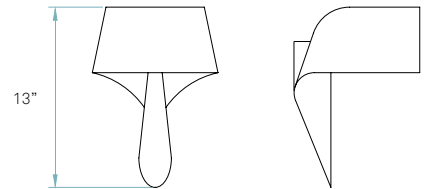

References

AIR A E12 UL
AIR A GU24 UL

Certificates

120V

Wood shade colors

- 20 Ivory White
- 21 Natural Cherry
- 22 Natural Beech
- 24 Yellow
- 25 Orange
- 26 Red
- 28 Blue
- 29 Grey
- 30 Turquoise
- 31 Chocolate
- 32 Pink

Awards

Chicago 2009

Components

Back plate
Chrome

Packaging

Box size
17 x 12 x 11"

Box volume
1,4 ft³

Weight
Gross - 3,3 Lb
Net - 0,7Lb

Recommended bulbs (Not Included)

120V
E12 Candelabra Base

CFL Mini Globe
1 x 9 W max

LED Mini Globe
1 x 5 W max

120V
GU24

CFL Mini Globe
1 x 9 W max

LED Mini Globe
1 x 5 W max