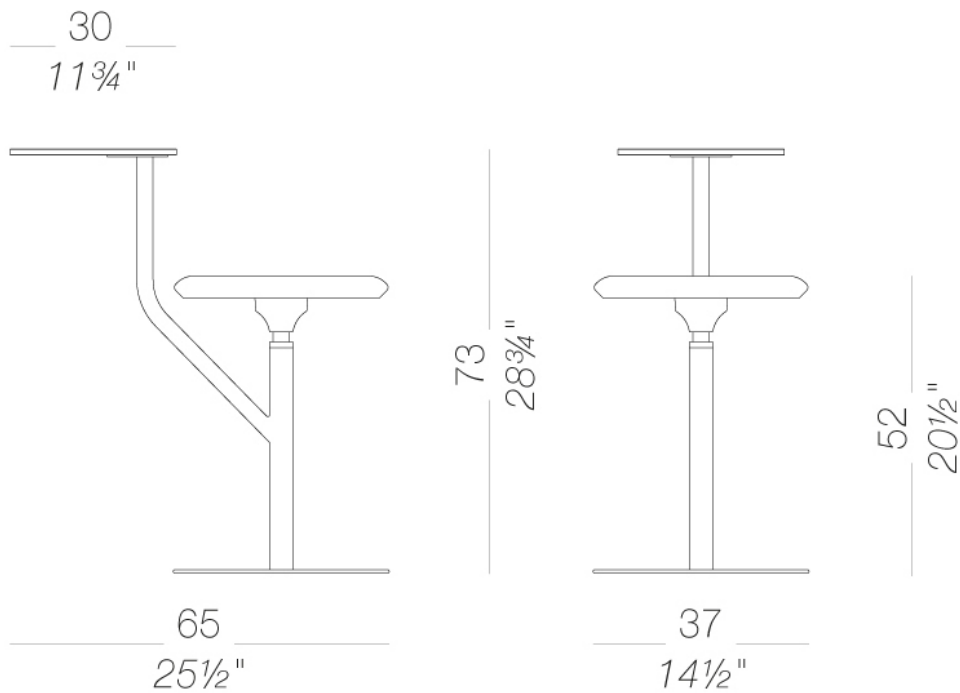

AARON

Pio & Tito Toso | 2020

S436 stool with swivel table top h52

Stool with base in powder coated steel h52. Swivel seat upholstered with fire retardant moulded foam covered with fabric, ecoleather or leather and eccentric pivoting tablet in aluminium. Felt under the base. Also available with small base for floor fixing.