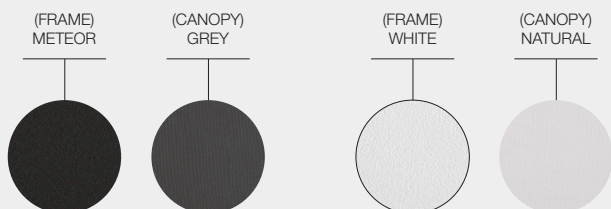

WARRANTY / MAINTENANCE

See gloster.com for warranty terms & maintenance instructions.

FRAME / CANOPY COLOUR	FRAME / CANOPY COLOUR	WIND SPEED / RECOMMENDED BASES