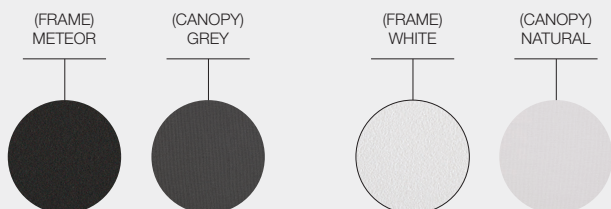

FRAME / CANOPY COLOUR   FRAME / CANOPY COLOUR   WIND SPEED / RECOMMENDED BASES

FREESTANDING PARASOL	
< 18 mph (Moderate)	110lb
19-24 mph (Fresh)	110lb
> 25mph (Strong)	220lb

PARASOL FITTED IN BRISTOL TABLE	
< 18 mph (Moderate)	33lb
19-24 mph (Fresh)	33lb