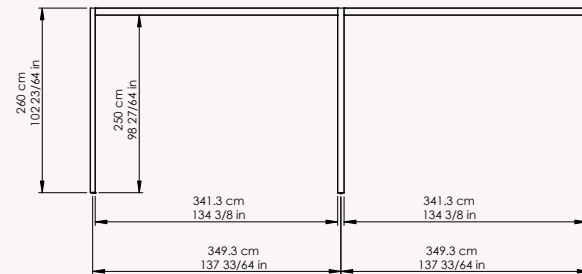

PAVILION L

Standard sizes

*Custom sizes available upon request

L Simple Pavilion

355.3 x 355.3 cm - 139.875 x 139.875 in

L Double Pavilion

705.6 x 705.6 cm - 277.79 x 277.79 inches

Pavilion frame structure = aluminium EN-AW 6005-T6
 Panels and components = aluminium EN-AW 6063-T5
 Anchoring footers = Stainless steel AISI 316
 Linking prongs = Galvanized steel F-114
 Painting system = Electrostatic.
 Paint = Powder Epoxy.
 Hardware = Stainless Steel A2
 Fastening bolts = Chemical Epoxy anchoring stainless steel A2

simple
Height 260 102"
Width 355 140"
Length 355 140"

double
Height 260 102"
Width 355 140"
Length 705 277,5"

SIDE PANELS

CEILINGS

Waterproof sunroof

Polycarbonate

Venetian

Aluminium / Canadian cedar