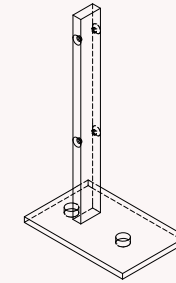

PAVILION L

Standard sizes

*Custom sizes available upon request

L Simple Pavilion

355.3 x 355.3 cm - 139.875 x 139.875 in

L Double Pavilion

705.6 x 705.6 cm - 277.79 x 277.79 inches

Pavilion frame structure = aluminium EN-AW 6005-T6
 Panels and components = aluminium EN-AW 6063-T5
 Anchoring footers = Stainless steel AISI 316
 Linking prongs = Galvanized steel F-114
 Painting system = Electrostatic.
 Paint = Powder Epoxy.
 Hardware = Stainless Steel A2
 Fastening bolts = Chemical Epoxy anchoring stainless steel A2

PAVILION L

Anchoring system

A Corner column anchoring footer

B T Double pavilion column anchoring footer

C Auxiliary column anchoring footer

Concrete pylon requirements

PAVILION L

Schematics

simple
Height 260 102"
Width 355 140"
Length 355 140"

double
Height 260 102"
Width 355 140"
Length 705 277,5"

SIDE PANELS

CEILINGS

Waterproof sunroof

Polycarbonate

Venetian

Aluminium / Canadian cedar