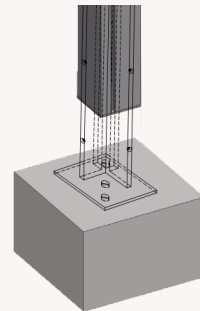

PAVILION L

Standard sizes

*Custom sizes available upon request

L Simple Pavilion

355.3 x 355.3 cm - 139.875 x 139.875 in

L Double Pavilion

705.6 x 705.6 cm - 277.79 x 277.79 inches

Pavilion frame structure = aluminium EN-AW 6005-T6
 Panels and components = aluminium EN-AW 6063-T5
 Anchoring footers = Stainless steel AISI 316
 Linking prongs = Galvanized steel F-114
 Painting system = Electrostatic.
 Paint = Powder Epoxy.
 Hardware = Stainless Steel A2
 Fastening bolts = Chemical Epoxy anchoring stainless steel A2

PAVILION L

Anchoring system

A Corner column anchoring footer

B T Double pavilion column anchoring footer

C Auxiliary column anchoring footer

Concrete pylon requirements

PAVILION L

Schematics

simple
Height 260 102"
Width 355 140"
Length 355 140"

double
Height 260 102"
Width 355 140"
Length 705 277,5"

SIDE PANELS

CEILINGS

Waterproof sunroof

Polycarbonate

Venetian

Aluminium / Canadian cedar