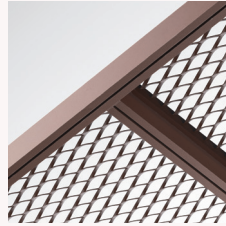

Sliding Parts

Fabric

Fabric sliding partition

PAVILION L

Ceilings, Light, Accessoires

CEILINGS

Waterproof Ceilings

Polycarbonate ceiling

Aluminium / Wood Ceilings

Deploye ceiling

Grid ceiling

Aluminium

Wood

Light Aluminium

Light Wood

Fabric Ceilings

Sliding ceiling

Fabric ceiling

Venecian roof (non waterproof)

LIGHT Led

Up & down spotlight

Down spotlight

Lamp

ACCESOIRES