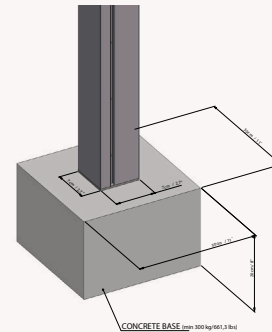

PAVILION L

Standard sizes

*Custom sizes available upon request

L Simple Pavilion

355.3 x 355.3 cm - 139.875 x 139.875 in

L Double Pavilion

705.6 x 705.6 cm - 277.79 x 277.79 inches

Pavilion frame structure = aluminium EN-AW 6005-T6
 Panels and components = aluminium EN-AW 6063-T5
 Anchoring footers = Stainless steel AISI 316
 Linking prongs = Galvanized steel F-114
 Painting system = Electrostatic.
 Paint = Powder Epoxy.
 Hardware = Stainless Steel A2
 Fastening bolts = Chemical Epoxy anchoring stainless steel A2

PAVILION L

Anchoring system

A Corner column anchoring footer

B T Double pavilion column anchoring footer

C Auxiliary column anchoring footer

Concrete pylon requirements

PAVILION L

Schematics

simple
Height 260 102"
Width 355 140"
Length 355 140"

double
Height 260 102"
Width 355 140"
Length 705 277,5"

SIDE PANELS

CEILINGS

Waterproof sunroof

Polycarbonate

Venetian

Aluminium / Canadian cedar