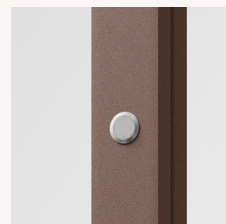

PAVILION L

Ceilings, Light, Accessoires

CEILINGS

Waterproof Ceilings

Aluminium / Wood Ceilings

Fabric Ceilings

LIGHT Led

ACCESOIRES

Switch

FLOOR