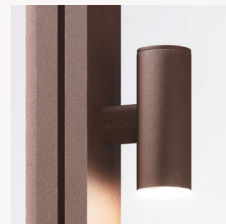

Aluminium / Wood Ceilings

Deploye ceiling

Grid ceiling

Aluminium

Wood

Light Aluminium

Light Wood

Fabric Ceilings

Sliding ceiling

Fabric ceiling

Venecian roof (non waterproof)

LIGHT Led

Up & down spotlight

Down spotlight

Lamp

ACCESOIRES