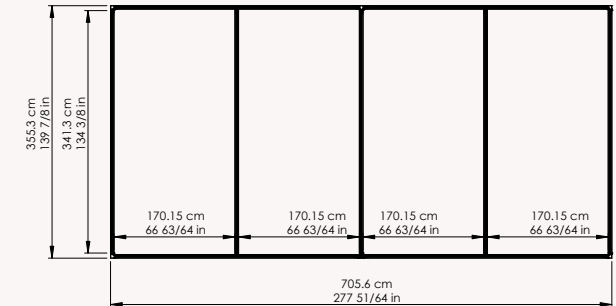

PAVILION L

Standard sizes

*Custom sizes available upon request

L Simple Pavilion

355.3 x 355.3 cm - 139.875 x 139.875 in

L Double Pavilion

705.6 x 705.6 cm - 277.79 x 277.79 inches

Pavilion frame structure = aluminium EN-AW 6005-T6
 Panels and components = aluminium EN-AW 6063-T5
 Anchoring footers = Stainless steel AISI 316
 Linking prongs = Galvanized steel F-114
 Painting system = Electrostatic.
 Paint = Powder Epoxy.
 Hardware = Stainless Steel A2
 Fastening bolts = Chemical Epoxy anchoring stainless steel A2

simple
Height 260 102"
Width 355 140"
Length 355 140"

double
Height 260 102"
Width 355 140"
Length 705 277,5"

SIDE PANELS

CEILINGS

Waterproof sunroof

Polycarbonate

Venetian

Aluminium / Canadian cedar