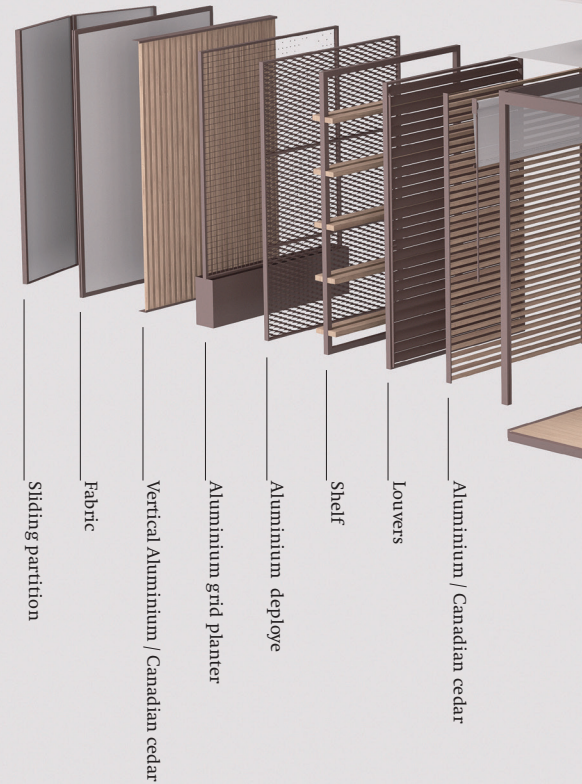

PAVILION L

Standard sizes

*Custom sizes available upon request

L Simple Pavilion

355.3 x 355.3 cm - 139.875 x 139.875 in

L Double Pavilion

705.6 x 705.6 cm - 277.79 x 277.79 inches

Pavilion frame structure = aluminium EN-AW 6005-T6
 Panels and components = aluminium EN-AW 6063-T5
 Anchoring footers = Stainless steel AISI 316
 Linking prongs = Galvanized steel F-114
 Painting system = Electrostatic.
 Paint = Powder Epoxy.
 Hardware = Stainless Steel A2
 Fastening bolts = Chemical Epoxy anchoring stainless steel A2

PAVILION L

Anchoring system

A Corner column anchoring footer

B T Double pavilion column anchoring footer

C Auxiliary column anchoring footer

Concrete pylon requirements

PAVILION L

Schematics

simple
Height 260 102"
Width 355 140"
Length 355 140"

double
Height 260 102"
Width 355 140"
Length 705 277,5"

SIDE PANELS

CEILINGS

Waterproof sunroof

Polycarbonate

Venetian

Aluminium / Canadian cedar

Deploye

Grid

Sliding roof

Fabric

Sheer Curtain set

PAVILION L

Side parts

Aluminium