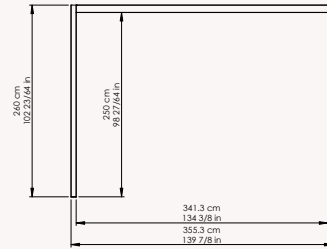

PAVILION L

Standard sizes

*Custom sizes available upon request

L Simple Pavilion

355.3 x 355.3 cm - 139.875 x 139.875 in

L Double Pavilion

705.6 x 705.6 cm - 277.79 x 277.79 inches

Pavilion frame structure = aluminium EN-AW 6005-T6
 Panels and components = aluminium EN-AW 6063-T5
 Anchoring footers = Stainless steel AISI 316
 Linking prongs = Galvanized steel F-114
 Painting system = Electrostatic.
 Paint = Powder Epoxy.
 Hardware = Stainless Steel A2
 Fastening bolts = Chemical Epoxy anchoring stainless steel A2

simple
Height 260 102"
Width 355 140"
Length 355 140"

double
Height 260 102"
Width 355 140"
Length 705 277,5"

SIDE PANELS

CEILINGS

Waterproof sunroof

Polycarbonate

Venetian

Aluminium / Canadian cedar