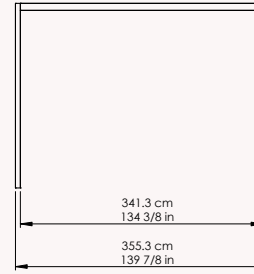

PAVILION L

Standard sizes

*Custom sizes available upon request

L Simple Pavilion

355.3 x 355.3 cm - 139.875 x 139.875 in

L Double Pavilion

705.6 x 705.6 cm - 277.79 x 277.79 inches

Pavilion frame structure = aluminium EN-AW 6005-T6
 Panels and components = aluminium EN-AW 6063-T5
 Anchoring footers = Stainless steel AISI 316
 Linking prongs = Galvanized steel F-114
 Painting system = Electrostatic.
 Paint = Powder Epoxy.
 Hardware = Stainless Steel A2
 Fastening bolts = Chemical Epoxy anchoring stainless steel A2

simple
Height 260 102"
Width 355 140"
Length 355 140"

double
Height 260 102"
Width 355 140"
Length 705 277,5"

SIDE PANELS

CEILINGS

Waterproof sunroof

Polycarbonate

Venetian

Aluminium / Canadian cedar