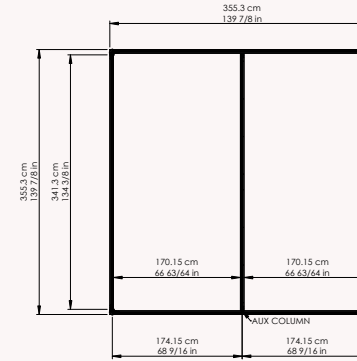

PAVILION L

Standard sizes

*Custom sizes available upon request

L Simple Pavilion

355.3 x 355.3 cm - 139.875 x 139.875 in

L Double Pavilion

705.6 x 705.6 cm - 277.79 x 277.79 inches

Pavilion frame structure = aluminium EN-AW 6005-T6
 Panels and components = aluminium EN-AW 6063-T5
 Anchoring footers = Stainless steel AISI 316
 Linking prongs = Galvanized steel F-114
 Painting system = Electrostatic.
 Paint = Powder Epoxy.
 Hardware = Stainless Steel A2
 Fastening bolts = Chemical Epoxy anchoring stainless steel A2

simple
Height 260 102"
Width 355 140"
Length 355 140"

double
Height 260 102"
Width 355 140"
Length 705 277,5"

SIDE PANELS

CEILINGS

Waterproof sunroof

Polycarbonate

Venetian

Aluminium / Canadian cedar