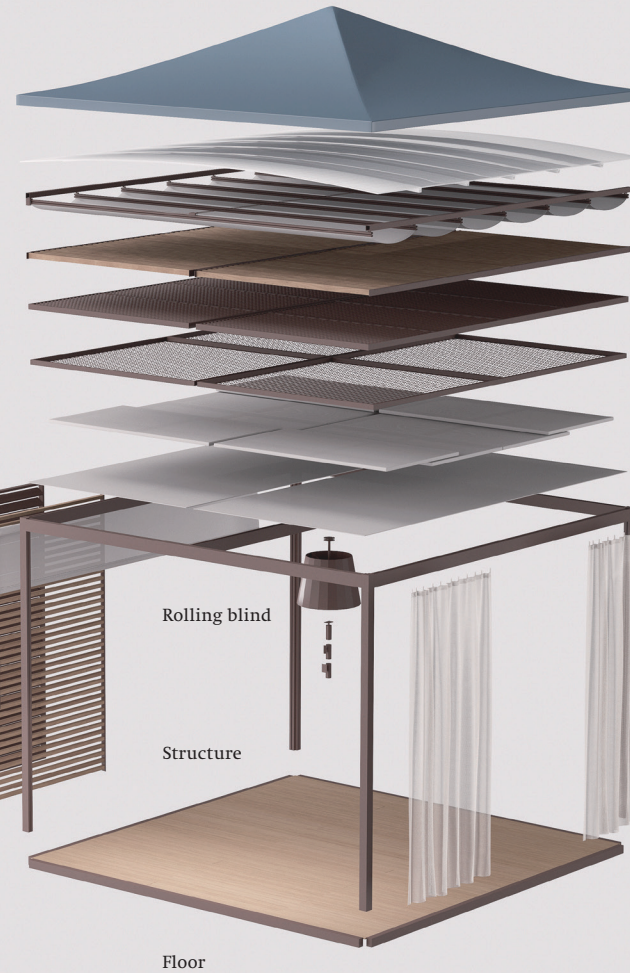

PAVILION L

Standard sizes

*Custom sizes available upon request

L Simple Pavilion

355.3 x 355.3 cm - 139.875 x 139.875 in

L Double Pavilion

705.6 x 705.6 cm - 277.79 x 277.79 inches

Pavilion frame structure = aluminium EN-AW 6005-T6
 Panels and components = aluminium EN-AW 6063-T5
 Anchoring footers = Stainless steel AISI 316
 Linking prongs = Galvanized steel F-114
 Painting system = Electrostatic.
 Paint = Powder Epoxy.
 Hardware = Stainless Steel A2
 Fastening bolts = Chemical Epoxy anchoring stainless steel A2

PAVILION L

Anchoring system

A Corner column anchoring footer

B T Double pavilion column anchoring footer

C Auxiliary column anchoring footer

Concrete pylon requirements

PAVILION L

Schematics

simple
Height 260 102"
Width 355 140"
Length 355 140"

double
Height 260 102"
Width 355 140"
Length 705 277,5"

SIDE PANELS

CEILINGS

Waterproof sunroof

Polycarbonate

Venetian

Aluminium / Canadian cedar

Deploye

Grid

Sliding roof

Fabric

Sheer Curtain set

PAVILION L

Side parts

Aluminium