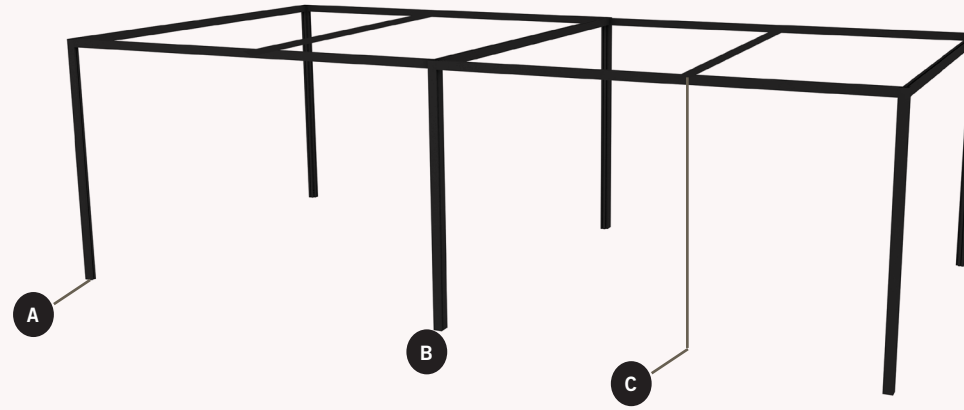

PAVILION L

Standard sizes

*Custom sizes available upon request

L Simple Pavilion

355.3 x 355.3 cm - 139.875 x 139.875 in

L Double Pavilion

705.6 x 705.6 cm - 277.79 x 277.79 inches

Pavilion frame structure = aluminium EN-AW 6005-T6
 Panels and components = aluminium EN-AW 6063-T5
 Anchoring footers = Stainless steel AISI 316
 Linking prongs = Galvanized steel F-114
 Painting system = Electrostatic.
 Paint = Powder Epoxy.
 Hardware = Stainless Steel A2
 Fastening bolts = Chemical Epoxy anchoring stainless steel A2

PAVILION L

Anchoring system

A Corner column anchoring footer

B T Double pavilion column anchoring footer

C Auxiliary column anchoring footer

Concrete pylon requirements

PAVILION L

Schematics

simple
Height 260 102"
Width 355 140"
Length 355 140"

double
Height 260 102"
Width 355 140"
Length 705 277,5"

SIDE PANELS

CEILINGS

Waterproof sunroof

Polycarbonate

Venetian

Aluminium / Canadian cedar

Deploye

Grid

Sliding roof

Fabric

Sheer Curtain set

PAVILION L

Side parts

Aluminium