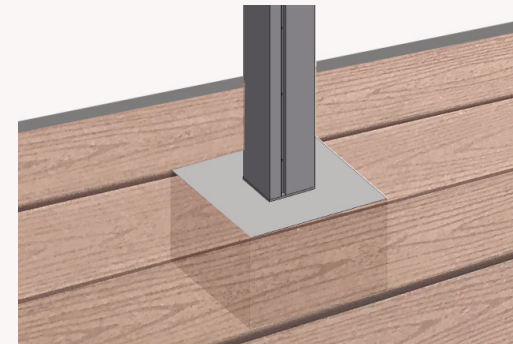

PAVILION L

Standard sizes

*Custom sizes available upon request

L Simple Pavilion

355.3 x 355.3 cm - 139.875 x 139.875 in

L Double Pavilion

705.6 x 705.6 cm - 277.79 x 277.79 inches

Pavilion frame structure = aluminium EN-AW 6005-T6
 Panels and components = aluminium EN-AW 6063-T5
 Anchoring footers = Stainless steel AISI 316
 Linking prongs = Galvanized steel F-114
 Painting system = Electrostatic.
 Paint = Powder Epoxy.
 Hardware = Stainless Steel A2
 Fastening bolts = Chemical Epoxy anchoring stainless steel A2

PAVILION L

Anchoring system

A Corner column anchoring footer

B T Double pavilion column anchoring footer

C Auxiliary column anchoring footer

Concrete pylon requirements

PAVILION L

Schematics

simple
Height 260 102"
Width 355 140"
Length 355 140"

double
Height 260 102"
Width 355 140"
Length 705 277,5"

SIDE PANELS

CEILINGS

Waterproof sunroof

Polycarbonate

Venetian

Aluminium / Canadian cedar