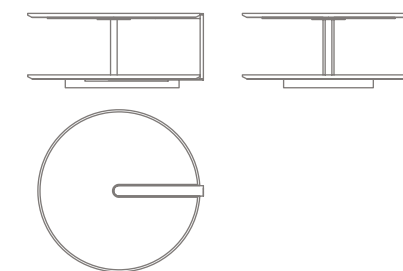

Small tables with metal frame in pewter finish (fin.5L). Available in three heights. They are designed to stand alone or to find, by overlapping one another, a graceful combination that highlights their graphic sign. Both the upper and lower tops always feature a lacquered edge with titanium liquid metal effect with an insert available in:

Ø cm 50 x h 48

Ø in 19 ⁵/₈ x h 18 ⁷/₈

71810 + 71820 struttura + inserto noce canaletto / structure + walnut canaletto insert

71810 + 71815 struttura + inserto pelle/ structure + leather insert

71810 + 71825 struttura + inserto specchio/ structure + mirror insert

Ø cm 50 x h 65

Ø in 19 ⁵/₈ x h 25 ¹/₂

71830 + 71835 struttura + inserto noce canaletto / structure + walnut canaletto insert

71830 + 71840 struttura + inserto pelle/ structure + leather insert

71830 + 71845 struttura + inserto specchio/ structure + mirror insert

Ø cm 78 x h 33,5

Ø in 39 ³/₈ x h 13 ¹/₈