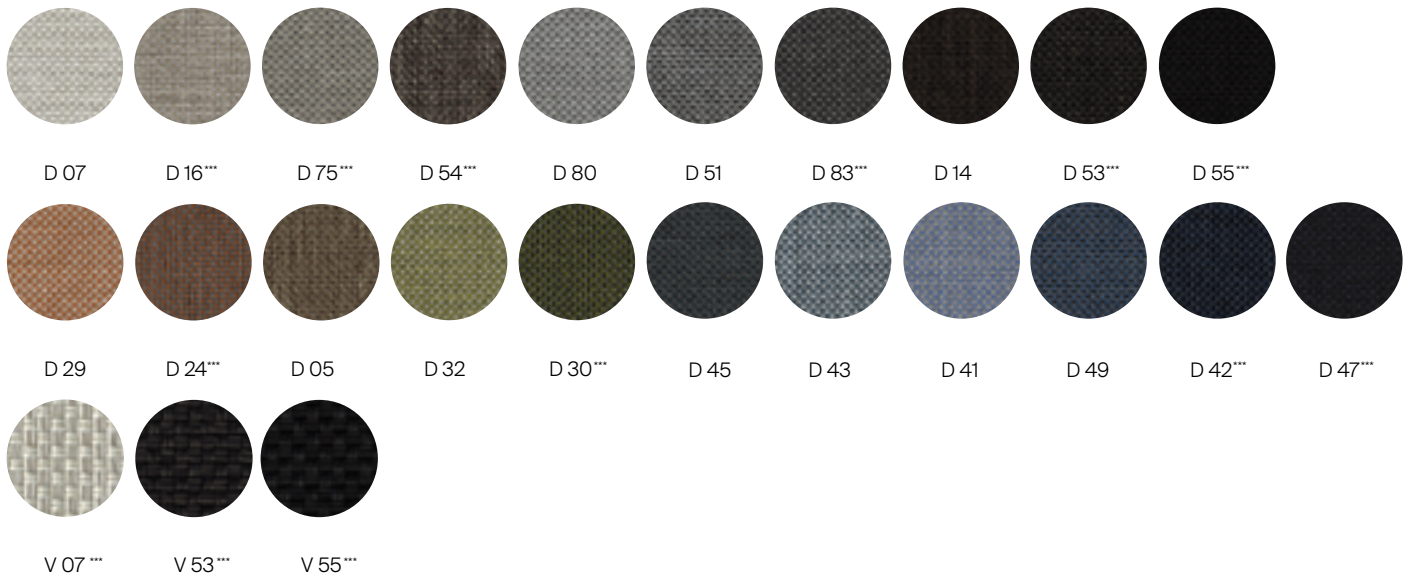

_Grade B Fabric: