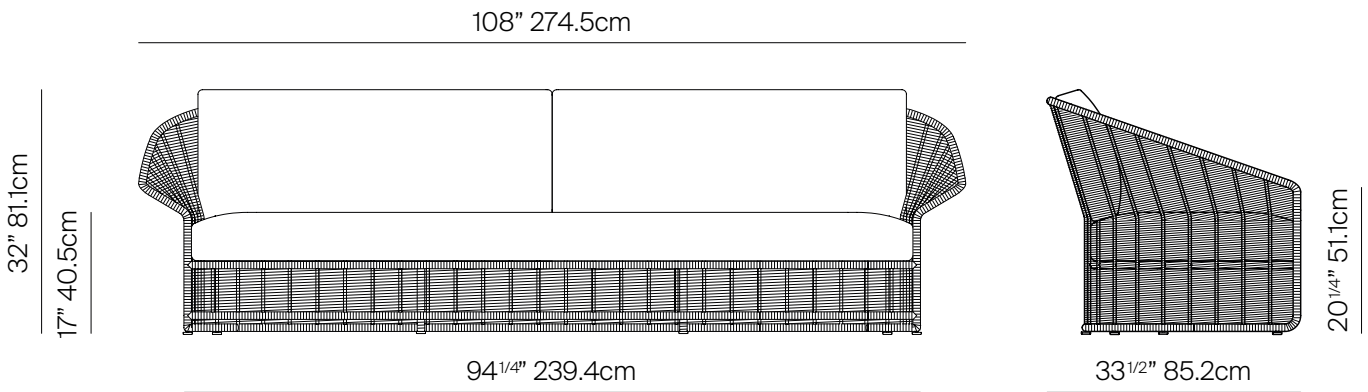

COLLARE

by Toan Nguyen

CASA
DESIGN
GROUP

4 SEATER SOFA 108"

882502

SPECIFICATIONS

Width:	108"	274.5 cm
Depth:	33 1/4"	84.2 cm
Height:	31"	78.7 cm
Seat height:	16"	40.5 cm

MATERIALS

Frame: Powder coated aluminum frame.

Weave : Polypropylene rope.

Cushion Foam: Made of HR (High Resilency) foam with Dacron wrap incased in a nonwoven UV stabilized waterproof sonic welded fabric.

Cushion Fabric: COM/outdoor canvas Grade A / Luxury Grade B Fabric options available.

ROPES

4 SEATER SOFA 108"

882502

MEASURES INCH CM	OVERALL WIDTH	OVERALL DEPTH	OVERALL HEIGHT WITH CUSHIONS	OVERALL FRAME HEIGHT	ARM HEIGHT	ARM WIDTH	FOOT HEIGHT	SEAT HEIGHT WITH CUSHIONS	SEAT HEIGHT (FLOOR TO FRAME)	INSIDE SEAT WIDTH	INSIDE SEAT DEPTH
DESCRIPTION	A	B	C	D	E	F	G	H	I	J	K
4 SEATER SOFA 108"	108	33 1/2	32	31	20 1/4	15	-	17	9 1/2	94 1/4	21 3/4
SKU# 882502	230.7	85.2	81.1	78.7	51.1	15	-	40.5	24.3	239.4	53.9

MEASURES INCH CM	# OF BACK CUSHIONS	# OF SEAT CUSHIONS	COM CUSHIONS YARDS METERS	DIAGONAL CLEARANCE	FURNITURE WEIGHT LBS KGS	TOTAL PIECES IN A BOX	BOXED WEIGHT LBS KGS	CUBE
DESCRIPTION	L							
4 SEATER SOFA 108"	2	1		33 3/4	108	1	225	80
SKU# 882502	2	1		85.8	49	1	102	