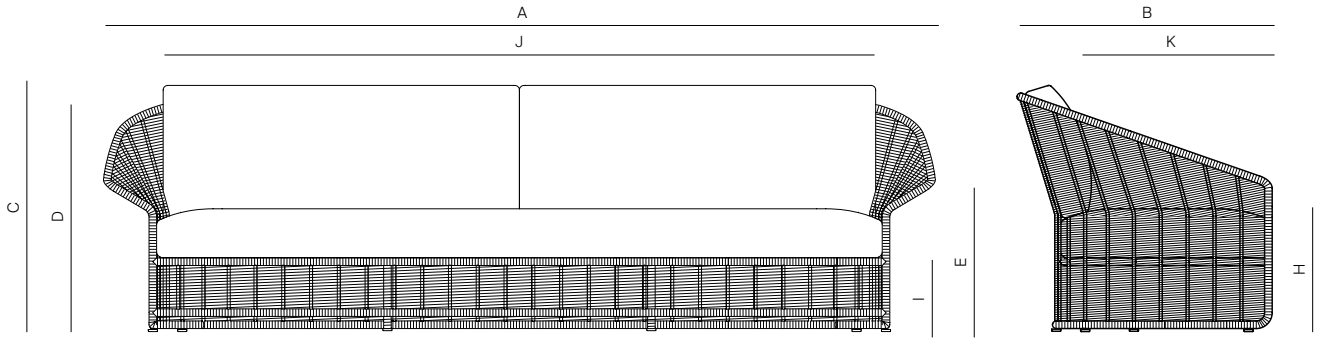

COLLARE

by Toan Nguyen

CASA
DESIGN
GROUP

4 SEATER SOFA 108"

882502

SPECIFICATIONS

Width:	108"	274.5 cm
Depth:	33 1/4"	84.2 cm
Height:	31"	78.7 cm
Seat height:	16"	40.5 cm

MATERIALS

(Reference Fabric Specification Sheet)

Throw Pillows available, sold separately.

Polyfill Furniture cover available.

THROW PILLOWS SOLD SEPARATELY

FINISHES

MUSCADE
-51

ALUMINUM

QUARTZ

ROPES

4 SEATER SOFA 108"

882502

MEASURES INCH CM	OVERALL WIDTH	OVERALL DEPTH	OVERALL HEIGHT WITH CUSHIONS	OVERALL FRAME HEIGHT	ARM HEIGHT	ARM WIDTH	FOOT HEIGHT	SEAT HEIGHT WITH CUSHIONS	SEAT HEIGHT (FLOOR TO FRAME)	INSIDE SEAT WIDTH	INSIDE SEAT DEPTH
DESCRIPTION	A	B	C	D	E	F	G	H	I	J	K
4 SEATER SOFA 108"	108	33 1/2	32	31	20 1/4	15	-	17	9 1/2	94 1/4	21 3/4
SKU# 882502	230.7	85.2	81.1	78.7	51.1	15	-	40.5	24.3	239.4	53.9