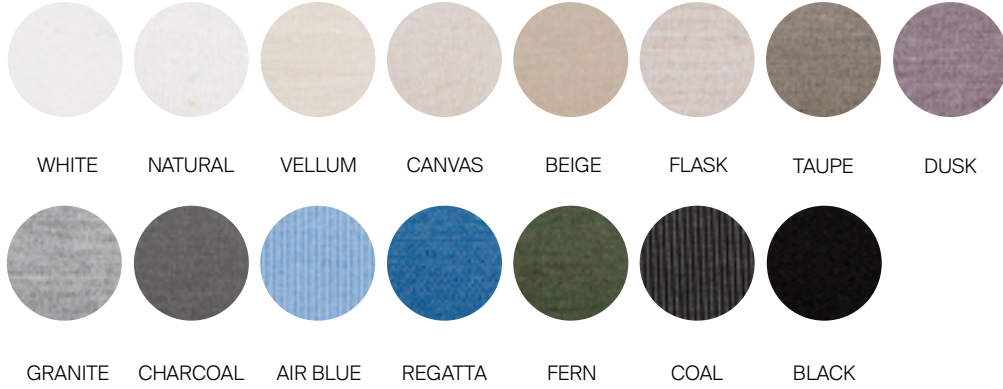

_Grade A Fabric: