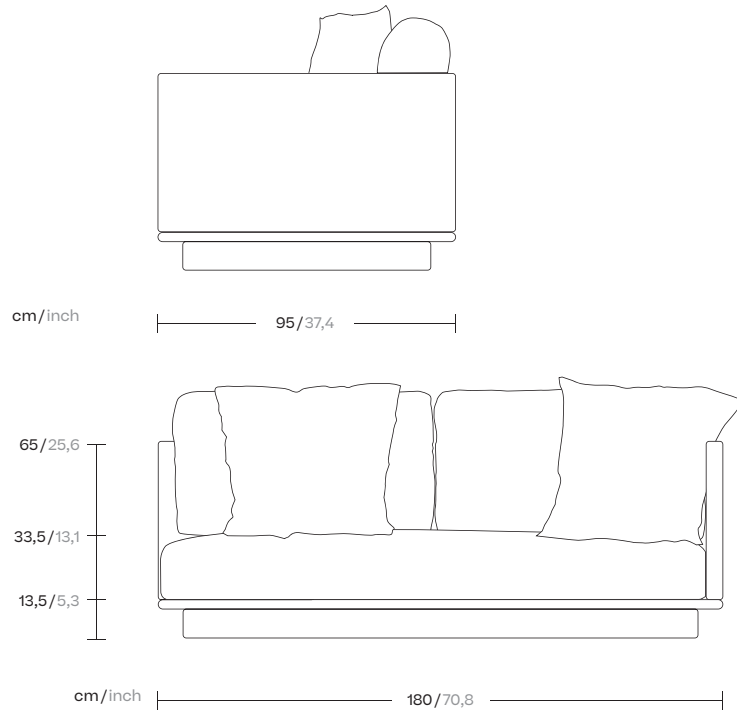

Giro
Right corner
connection module,
by Vincent Van Duysen
kettal

Right corner connection module

Designer
Vincent Van Duysen

Collection
Giro

Reference
KS7401900

1/3

Giro is a collection which can blend into interiors and exteriors due to its tactility and pure lines. In Giro, we have some variety of shapes, textures and materials (see the difference between the seating items and the coffee and side tables). And still all the items merge harmoniously together to create a warm, tactile and pleasant atmosphere.

Right corner connection module

Designer
Vincent Van Duysen

Collection
Giro

Reference
KS7401900

2/3

Materials

Teak
Teak A-Grade, Eco Friendly
Oeko-Tek

Stipa Fabric
Antioxy, Resist UV, En-581-4, Easy
Clean