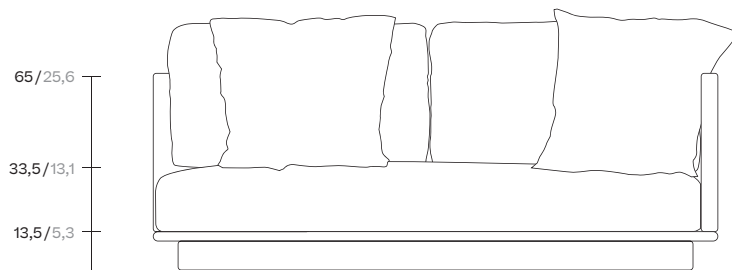

Giro

Right corner module,
by Vincent Van Duysen

kettal

Right corner module

Designer
Vincent Van Duysen

Collection
Giro

Reference
KS7400700

1/3

cm/inch | 95/37,4 |

65/25,6

33,5/13,1

13,5/5,3

cm/inch | 180/70,8 |

Giro is a collection which can blend into interiors and exteriors due to its tactility and pure lines. In Giro, we have some variety of shapes, textures and materials (see the difference between the seating items and the coffee and side tables). And still all the items merge harmoniously together to create a warm, tactile and pleasant atmosphere.

Right corner module

Designer
Vincent Van Duysen

Collection
Giro

Reference
KS7400700

2/3

Materials

Teak
Teak A-Grade, Eco Friendly
Oeko-Tek

Stipa Fabric
Antioxy, Resist UV, En-581-4, Easy
Clean