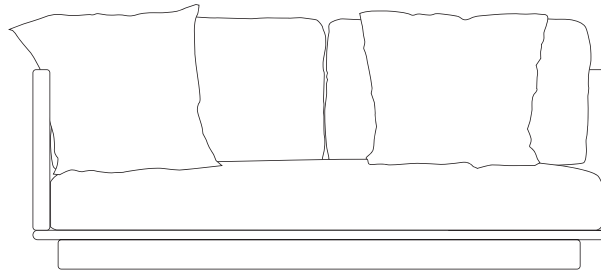

Giro  
Left corner module,  
by Vincent Van Duysen  
**kettal**

# Left corner module

Designer  
Vincent Van Duysen

Collection  
Giro

Reference  
KS7400600

1/3

cm/inch |----- 95/37,4 -----|

65/25,6

33,5/13,1

13,5/5,3

cm/inch |----- 180/70,8 -----|

Giro is a collection which can blend into interiors and exteriors due to its tactility and pure lines. In Giro, we have some variety of shapes, textures and materials (see the difference between the seating items and the coffee and side tables). And still all the items merge harmoniously together to create a warm, tactile and pleasant atmosphere.