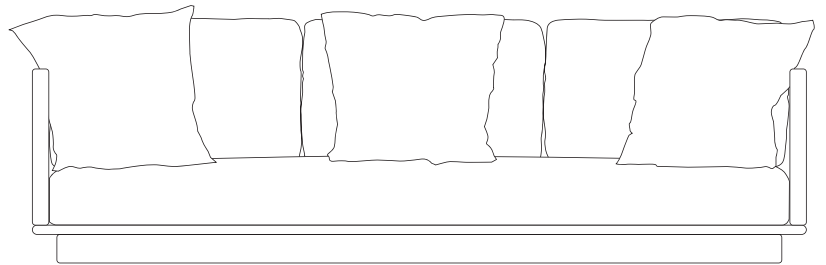

Giro
3 Seater sofa,
by Vincent Van Duysen
kettal

3 Seater sofa

Designer
Vincent Van Duysen

Collection
Giro

Reference
KS7400500

1/3

cm/inch |----- 95/37,4 -----|

65/25,6

33,5/13,1

13,5/5,3

cm/inch |----- 250/98,4 -----|

Giro is a collection which can blend into interiors and exteriors due to its tactility and pure lines. In Giro, we have some variety of shapes, textures and materials (see the difference between the seating items and the coffee and side tables). And still all the items merge harmoniously together to create a warm, tactile and pleasant atmosphere.

3 Seater sofa

Designer
Vincent Van Duysen

Collection
Giro

Reference
KS7400500

2/3

Materials

Teak
Teak A-Grade, Eco Friendly
Oeko-Tek

Stipa Fabric
Antioxy, Resist U.V, En-581-4, Easy
Clean