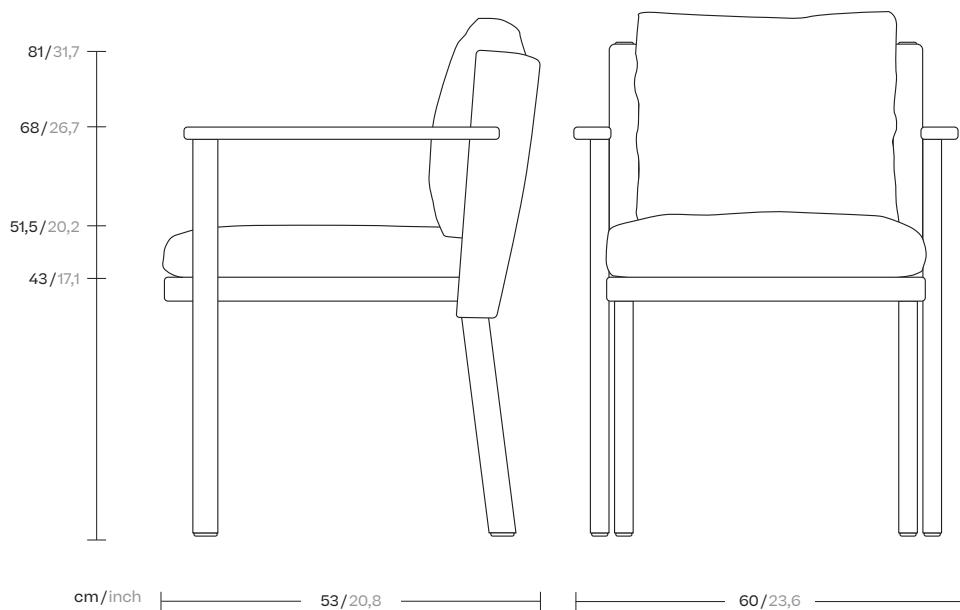

Giro  
Stackable dining  
armchair,  
by Vincent Van Duysen  
**kettal**

# Stackable dining armchair

Designer  
Vincent Van Duysen

Collection  
Giro

Reference  
KS7400200

1/4

cm/inch

Giro is a collection which can blend into interiors and exteriors due to its tactility and pure lines. In Giro, we have some variety of shapes, textures and materials (see the difference between the seating items and the coffee and side tables). And still all the items merge harmoniously together to create a warm, tactile and pleasant atmosphere.