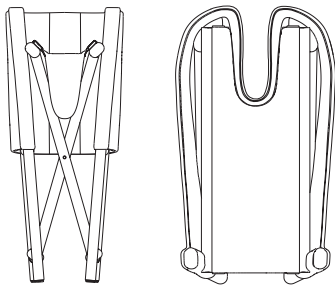

# Folding dining armchair

Designer  
Vincent Van Duysen

Collection  
Giro

Reference  
KS7400100

3/4

## Other Characteristics

 Folding

32/12,5