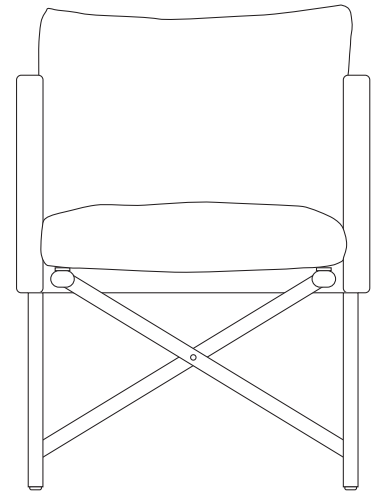

Folding dining armchair

Designer
Vincent Van Duysen

Collection
Giro

Reference
KS7400100

1/4

Giro is a collection which can blend into interiors and exteriors due to its tactility and pure lines. In Giro, we have some variety of shapes, textures and materials (see the difference between the seating items and the coffee and side tables). And still all the items merge harmoniously together to create a warm, tactile and pleasant atmosphere.

cm/inch

cm/inch

55/21,6

61/24