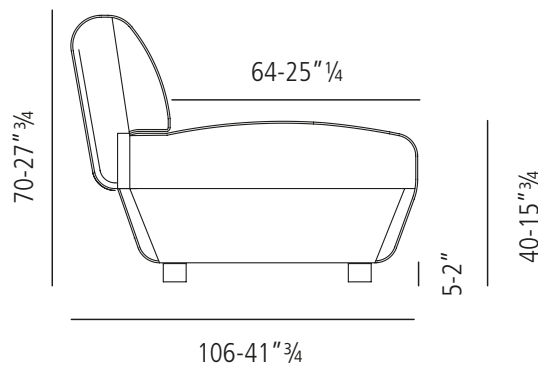

360_CONFIDENT

design: Gianluigi Landoni

- B - Espanso densità portante / Foam supporting density
- C - Espanso densità soft / Foam soft density
- D - Espanso morbido / Soft foam
- L - Fusto in legno / Wooden frame
- R - Resinato / Heated bonded polyester fibre

Vibieffe

SINCE 1968

contact@vibieffe.com www.vibieffe.com