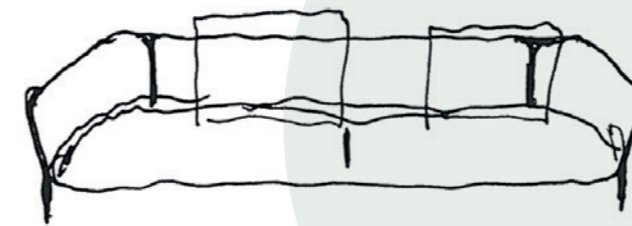

Flex^o

outdoor luxury

Manutti^o

Designed by Metrica

Flex unites a world of contrasts: limber yet strong, this collection features a light, elegant aluminum frame combined with the warmth of a handcrafted wood finish. The collection carefully balances old and new to give the pieces their defining characteristics. The unique shape of the oval legs turns the Flex sofa into a one-of-a-kind piece of furniture destined for long-lasting appreciation.

Collection overview

Fixed

1S / 1S048 - deep seater

2S / 2S100

3S / 3S001 - deep seater

Concepts

Discover endless possibilities on manutti.com

Modular