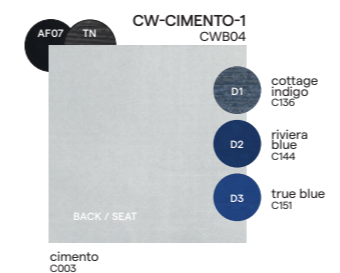

Collection overview

Fixed

1S / 1S048 - deep seater

2S / 2S100

3S / 3S001 - deep seater

Concepts

Discover endless possibilities on manutti.com

Modular

Left corner double end seat / CDLES001

Right corner double end seat / CDRES001

Medium coffee table / 76x70

Frame - finishing

PCA - teak

Suggested colour combinations

Large footstool/loungetable / FL003

Large middle seat / MSL001

Corner / CS002

Left corner double seat / CDLS001

Right corner double seat / CDRS001