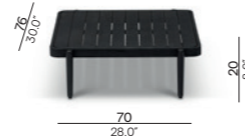

Flex^o

outdoor luxury

Manutti^o

Designed by Metrica

Flex unites a world of contrasts: limber yet strong, this collection features a light, elegant aluminum frame combined with the warmth of a handcrafted wood finish. The collection carefully balances old and new to give the pieces their defining characteristics. The unique shape of the oval legs turns the Flex sofa into a one-of-a-kind piece of furniture destined for long-lasting appreciation.

Collection overview

Fixed

1S / 1S048 - deep seater

2S / 2S100

3S / 3S001 - deep seater

Concepts

Discover endless possibilities on manutti.com

Modular

Left corner double end seat / CDLES001

Right corner double end seat / CDRES001

Medium coffee table / 76x70

Frame - finishing

PCA - teak

Suggested colour combinations

Large footstool/loungetable / FL003

Large middle seat / MSL001