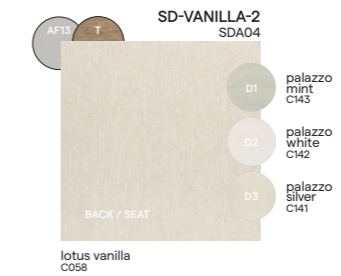

Left corner double end seat / CDLES001

Right corner double end seat / CDRES001

Medium coffee table / 76x70

Frame - finishing

PCA - teak

Suggested colour combinations

Large footstool/loungetable / FL003

Large middle seat / MSL001

Corner / CS002

Left corner double seat / CDLS001

Right corner double seat / CDRS001