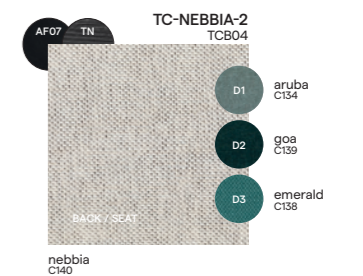

Collection overview

Fixed

1S / 1S048 - deep seater

2S / 2S100

3S / 3S001 - deep seater

Concepts

Discover endless possibilities on manutti.com

Modular

Left corner double end seat / CDLES001

Right corner double end seat / CDRES001

Medium coffee table / 76x70

Frame - finishing

PCA - teak

Suggested colour combinations

Large footstool/loungetable / FL003

Large middle seat / MSL001

Corner / CS002

Left corner double seat / CDLS001

Right corner double seat / CDRS001