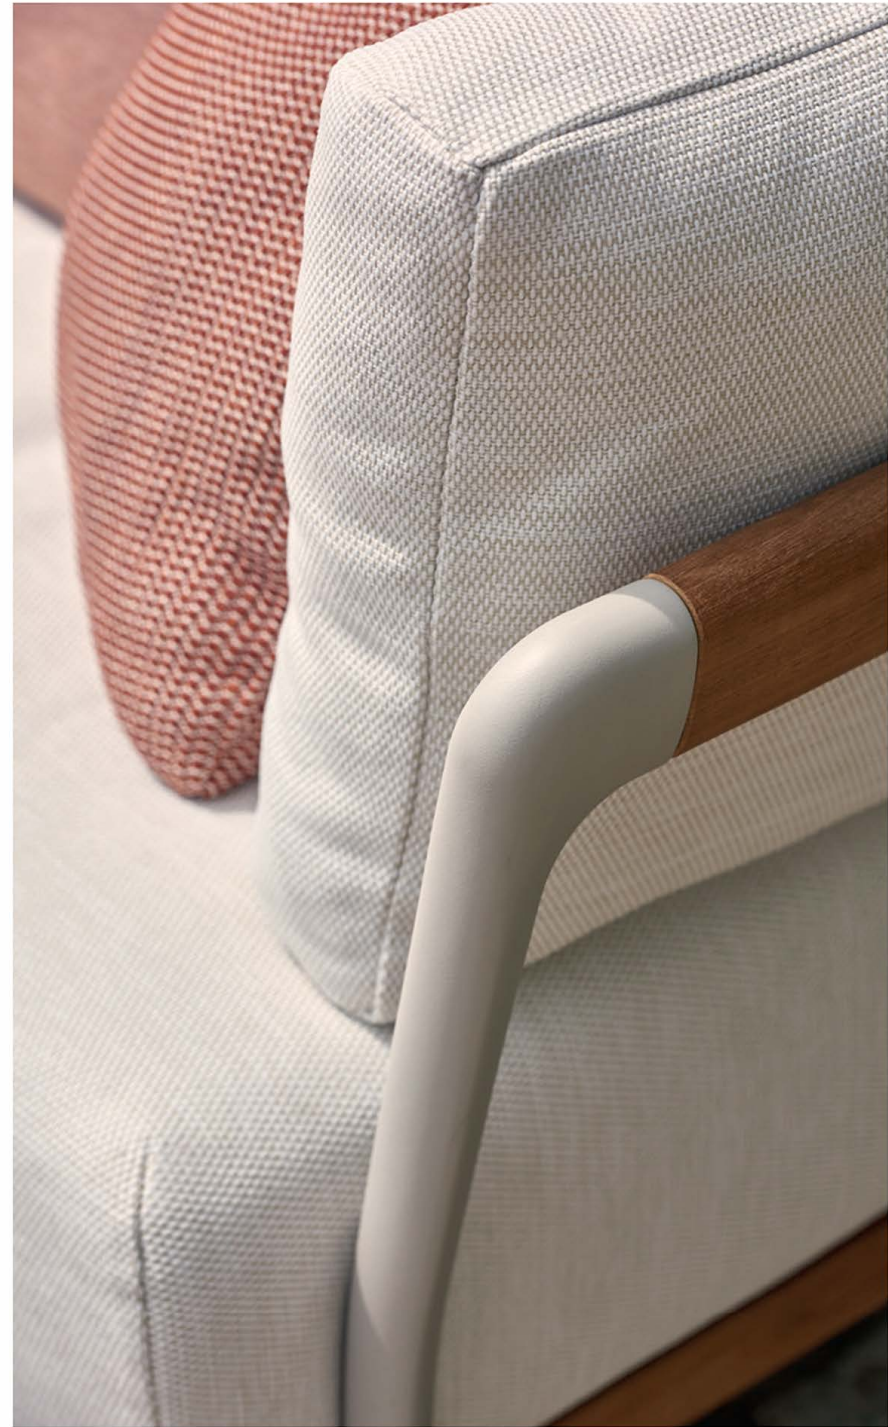

Flex^o

outdoor luxury

Manutti^o

Designed by Metrica

Flex unites a world of contrasts: limber yet strong, this collection features a light, elegant aluminum frame combined with the warmth of a handcrafted wood finish. The collection carefully balances old and new to give the pieces their defining characteristics. The unique shape of the oval legs turns the Flex sofa into a one-of-a-kind piece of furniture destined for long-lasting appreciation.

Collection overview

Fixed

1S / 1S048 - deep seater

2S / 2S100

3S / 3S001 - deep seater

Concepts

Discover endless possibilities on manutti.com

Modular

Left corner double end seat / CDLES001

Right corner double end seat / CDRES001

Medium coffee table / 76x70

Frame - finishing

PCA - teak

Suggested colour combinations

Large footstool/loungetable / FL003

Large middle seat / MSL001

Corner / CS002

Left corner double seat / CDLS001

Right corner double seat / CDRS001