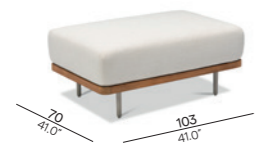

Flex^o

outdoor luxury

Manutti^o

Designed by Metrica

Flex unites a world of contrasts: limber yet strong, this collection features a light, elegant aluminum frame combined with the warmth of a handcrafted wood finish. The collection carefully balances old and new to give the pieces their defining characteristics. The unique shape of the oval legs turns the Flex sofa into a one-of-a-kind piece of furniture destined for long-lasting appreciation.

Left corner double end seat / CDLES001

Right corner double end seat / CDRES001

Medium coffee table / 76x70

Frame - finishing

PCA - teak

Suggested colour combinations

Large footstool/loungetable / FL003

Large middle seat / MSL001

Corner / CS002

Left corner double seat / CDLS001

Right corner double seat / CDRS001