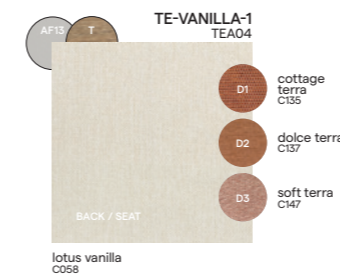

Left corner double end seat / CDLES001

Right corner double end seat / CDRES001

Medium coffee table / 76x70

Frame - finishing

PCA - teak

Suggested colour combinations

Large footstool/loungetable / FL003

Large middle seat / MSL001

Corner / CS002

Left corner double seat / CDLS001

Right corner double seat / CDRS001