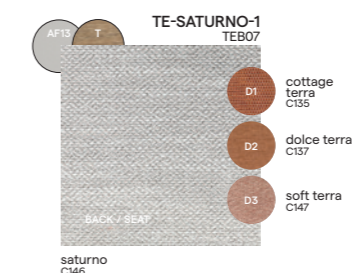

Left corner double end seat / CDLES001

Right corner double end seat / CDRES001

Medium coffee table / 76x70

Frame - finishing

PCA - teak

Suggested colour combinations

Large footstool/loungetable / FL003

Large middle seat / MSL001

Corner / CS002

Left corner double seat / CDLS001

Right corner double seat / CDRS001