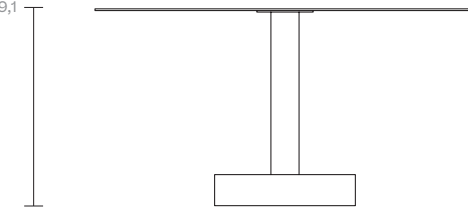

Roll
Dining table Ø135
by Patricia Urquiola

Dining table Ø135

Designer
Patricia Urquiola

Collection
Roll

Reference
KS2300500

1/3

This ironical intervention on the conventional upholstery converts a regular backrest into two independent 'wraps' connected by colorful straps. A graphical aluminum structures frames the protagonist of this chair, the cushions.

cm/inch

74/29,1

cm/inch

Ø50/19,6

Ø135/53,14

Dining table

Ø135

Designer
Patricia Urquiola