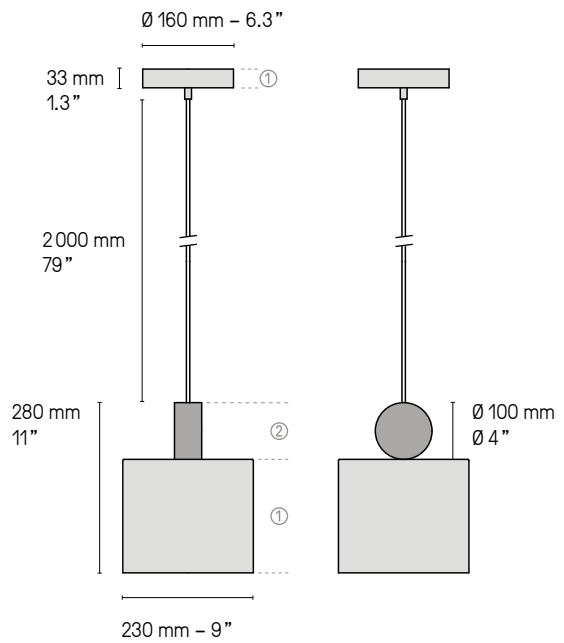

Suspensions – Pendants Calé(e)

V2

Le petit disque du dessous sera toujours en finition ①
The small centered disc on the bottom always comes in finish ①