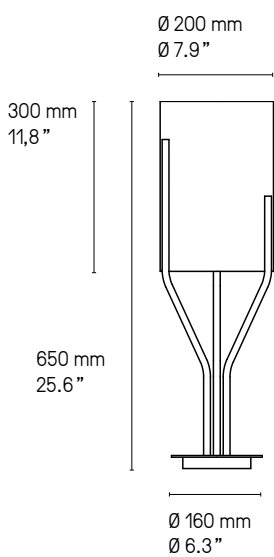

**Abat-jour
Lampshade**

 Drop Paper® 100	 Drop Paper® 101	 Drop Paper® 103
---	---	---

**Matériaux
Material**

Tous – All Laiton massif Solid Brass	Tous – All Abat-jour Drop Paper® M1 Lampshade Drop Paper® M1	Lampes de table – Table lamps Câble textile noir (longueur ≈ 2 m) Black textile cable (length ≈ 79")
---	---	---

**Source
Lamping**

Suspensions – Pendant lights 1 x E27 205 W max. Ampoule non fournie 1 x E27 205 W max. Bulb not included		Variation* Dimming*	
1 x E26 type A 150W. Bulb not included			
Lampadaires – Floor lamps 1 x E27 205 W max. Ampoule non fournie 1 x E27 205 W max. Bulb not included	Variateur à pied Foot operated dimmer	Variation* Dimming*	
1 x E26 type A 150W. Bulb not included	Foot operated switch		
Lampes de table – Table lamps 1 x E27 105 W max. Ampoule non fournie 1 x E27 105 W max. Bulb not included	Interrupteur sur câble Cable switch		
1 x E26 type A 100W. Bulb not included	Cable switch		

Lampe de table – Table lamp Arborescence XS SB

Suspension - Pendant Arborescence PB

Suspension – Pendant L

Suspension – Pendant XL

Suspension – Pendant XXL

Hauteur sur mesure, version LED et DALI sur demande.
Custom heights, LED and DALI version upon request.

Suspension – Pendant XXS

Suspension – Pendant XS

Suspension – Pendant S

Hauteur sur mesure, version LED et DALI sur demande.
Custom heights, LED and DALI version upon request.

Lampadaire – Floor lamp L

Lampadaire – Floor lamp XL