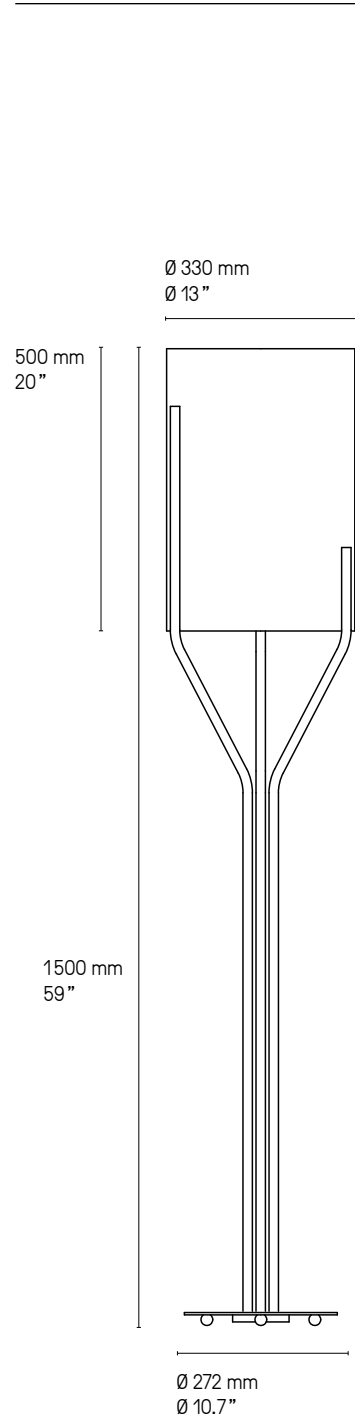

**Finitions
Finishes**

 Laiton satiné SB Satin brass	 Graphite satiné SG Satin graphite	 Nickel satiné SN Satin nickel	 Cuivre satiné SC Satin copper
 Laiton poli PB Polished brass	 Graphite poli PG Polished graphite	 Nickel poli PN Polished nickel	 Cuivre poli PC Polished copper

**Abat-jour
Lampshade**

 Drop Paper® 100	 Drop Paper® 101	 Drop Paper® 103
---	---	---

**Matériaux
Material**

Tous – All Laiton massif Solid Brass	Tous – All Abat-jour Drop Paper® M1 Lampshade Drop Paper® M1	Lampes de table – Table lamps Câble textile noir (longueur ≈ 2 m) Black textile cable (length ≈ 79")
---	---	---

Suspension – Pendant XXS

Suspension – Pendant XS

Suspension – Pendant S

Hauteur sur mesure, version LED et DALI sur demande.
Custom heights, LED and DALI version upon request.

Lampadaire – Floor lamp L

Lampadaire – Floor lamp XL

Lampadaire – Floor lamp XXL

Hauteur sur mesure, version LED et DALI sur demande.
Custom heights, LED and DALI version upon request.

Lampadaire – Floor lamp **XXS**

Lampadaire – Floor lamp **XS**

Lampadaire – Floor lamp **S**