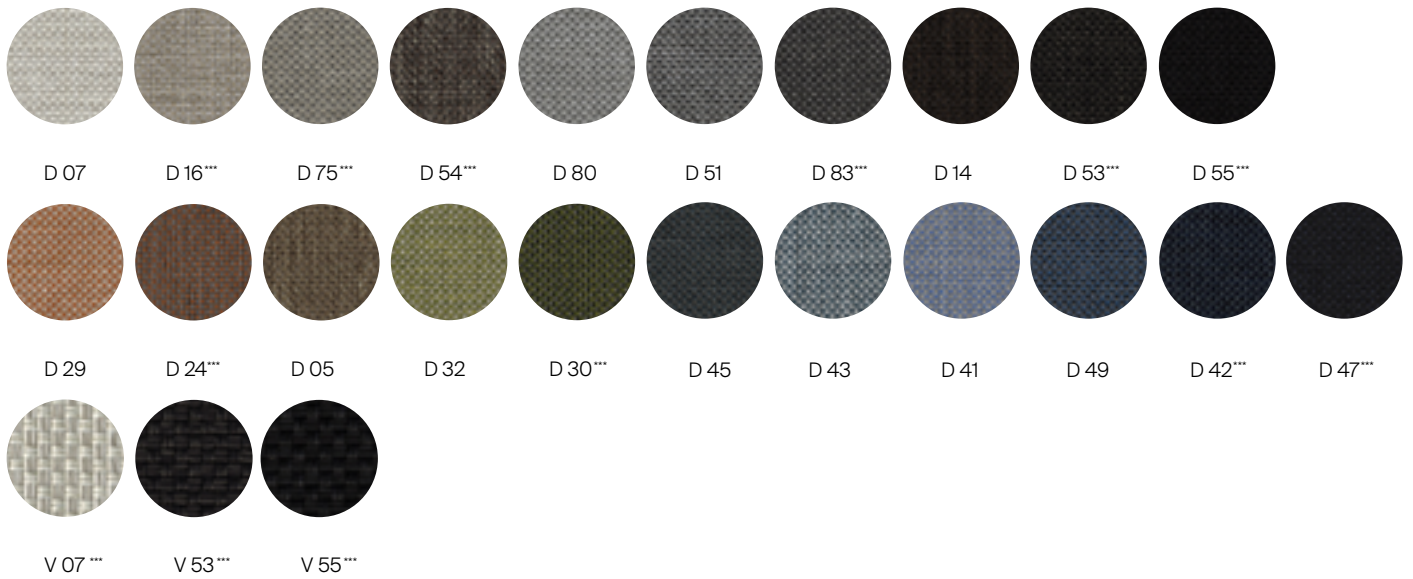

_Grade B Fabric: