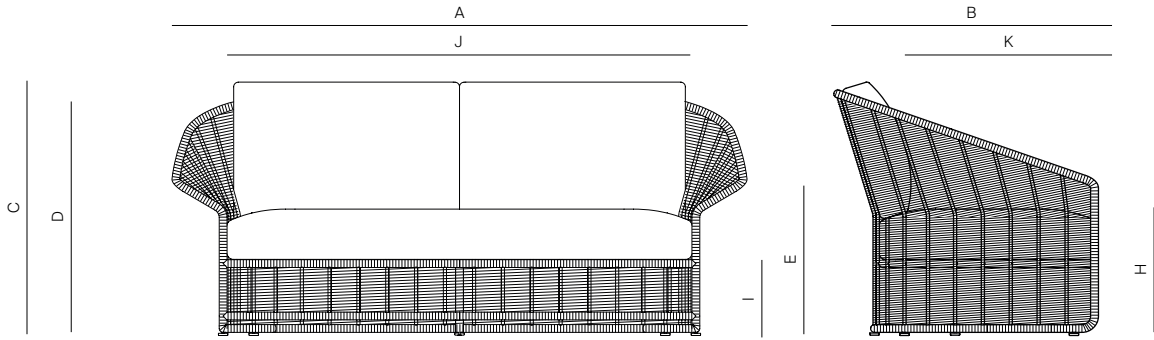

COLLARE

by Toan Nguyen

CASA
DESIGN
GROUP

2 SEATER SOFA 72"

882502

SPECIFICATIONS

Width:	72"	183 cm
Depth:	33 1/2"	85.2 cm
Height:	32"	81.1 cm
Seat height:	17"	40.5 cm

MATERIALS

(Reference Fabric Specification Sheet)

Throw Pillows available, sold separately.

Polyfill Furniture cover available.

THROW PILLOWS SOLD SEPARATELY

FINISHES

MUSCADE
-51

ALUMINUM

QUARTZ

ROPES

2 SEATER SOFA 72"

882502

MEASURES INCH CM	OVERALL WIDTH	OVERALL DEPTH	OVERALL HEIGHT WITH CUSHIONS	OVERALL FRAME HEIGHT	ARM HEIGHT	ARM WIDTH	FOOT HEIGHT	SEAT HEIGHT WITH CUSHIONS	SEAT HEIGHT (FLOOR TO FRAME)	INSIDE SEAT WIDTH	INSIDE SEAT DEPTH
DESCRIPTION	A	B	C	D	E	F	G	H	I	J	K
2 SEATER SOFA 72"	72	33 1/2	32	31	20 1/4	15	-	17	9 1/2	58 1/4	21 3/4
SKU# 882502	183	85.2	81.1	78.7	51.1	6	-	40.5	24.3	147.9	53.9