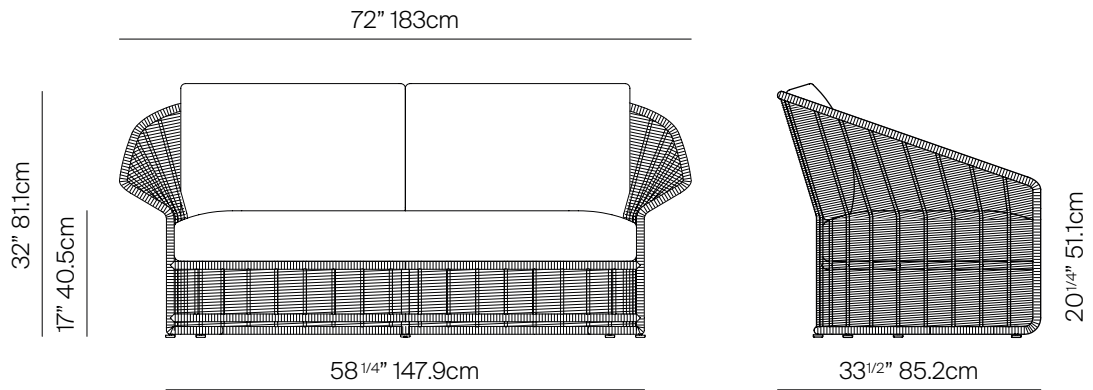

COLLARE

by Toan Nguyen

CASA
DESIGN
GROUP

2 SEATER SOFA 72"

882502

SPECIFICATIONS

Width:	72"	183 cm
Depth:	33 1/2"	85.2 cm
Height:	32"	81.1 cm
Seat height:	17"	40.5 cm

MATERIALS

ROPES

2 SEATER SOFA 72"

882502

MEASURES INCH CM	OVERALL WIDTH	OVERALL DEPTH	OVERALL HEIGHT WITH CUSHIONS	OVERALL FRAME HEIGHT	ARM HEIGHT	ARM WIDTH	FOOT HEIGHT	SEAT HEIGHT WITH CUSHIONS	SEAT HEIGHT (FLOOR TO FRAME)	INSIDE SEAT WIDTH	INSIDE SEAT DEPTH
DESCRIPTION	A	B	C	D	E	F	G	H	I	J	K
2 SEATER SOFA 72"	72	33 1/2	32	31	20 1/4	15	-	17	9 1/2	58 1/4	21 3/4
SKU# 882502	183	85.2	81.1	78.7	51.1	6	-	40.5	24.3	147.9	53.9

MEASURES INCH CM	# OF BACK CUSHIONS	# OF SEAT CUSHIONS	COM CUSHIONS YARDS METERS	DIAGONAL CLEARANCE	FURNITURE WEIGHT LBS KGS	TOTAL PIECES IN A BOX	BOXED WEIGHT LBS KGS	CUBE
DESCRIPTION	L							
2 SEATER SOFA 72"	2	1		33 3/4	45	1	90	53
SKU# 882502	2	1		85.8	21	1	41	