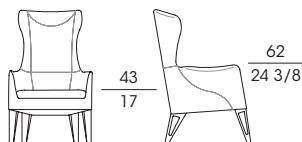

SF **62911**
Poltrona rivestimento in cuoio cuscino in tessuto o pelle
Armchair with saddle leather cover cushion in fabric or leather
cm 71 x 78 x h 77
in 28 x 30 3/4 x h 30 3/8

SF **62931**
Bergère rivestimento in cuoio
Wing chair with saddle leather cover
cm 69 x 87 x h 112
in 27 1/8 x 34 1/4 x h 44 1/8

SF **62942**
Bergère rivestimento in cuoio
Wing chair with saddle leather cover
cm 77 x 87 x h 106
in 30 1/4 x 34 1/4 x h 41 3/4

SF **63911**
Poltrona con cuscino rivestimento in pelle punto catenella
Armchair with cushion with leather cover chain stitch
cm 71 x 78 x h 77
in 28 x 30 3/4 x h 30 3/8