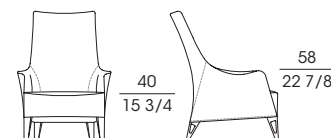

SF **63945**
Bergère rivestimento in tessuto o pelle con profilo in pelle
Wing chair with fabric or leather cover and leather piping
cm 77 x 87 x h 106
in 30 1/4 x 34 1/4 x h 41 3/4