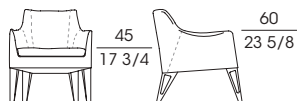

SF **63912**
Poltrona con cuscino rivestimento in tessuto o pelle con profilo in pelle
Armchair with cushion with fabric or leather cover and leather piping
cm 71 x 78 x h 77
in 28 x 30 3/4 x h 30 3/8