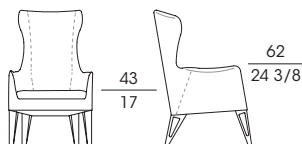

SF **63932**
Bergère con cuscino rivestimento in tessuto o pelle con profilo in pelle
Wing chair with cushion with fabric or leather cover and leather piping
cm 69 x 87 x h 112
in 27 1/8 x 34 1/4 x h 44 1/8