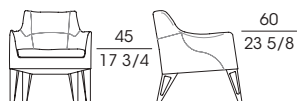

SF **63911**
Poltrona con cuscino rivestimento in pelle punto catenella
Armchair with cushion with leather cover chain stitch
cm 71 x 78 x h 77
in 28 x 30 3/4 x h 30 3/8