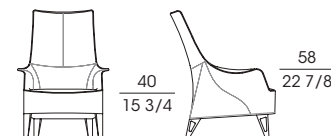

SF **63941**
Bergère rivestimento in pelle punto catenella
Wing chair with leather cover chain stitch
cm 77 x 87 x h 106
in 30 1/4 x 34 1/4 x h 41 3/4