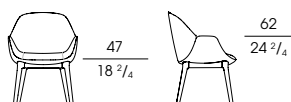

74535

Poltrona ospite, gambe in frassino. Esterno in pelle interno in tessuto o pelle
Guest armchair, ash wood legs. External leather, internal fabric or leather

cm 62 x 60 x h 84
in 24 1/2 x 23 1/2 x h 33