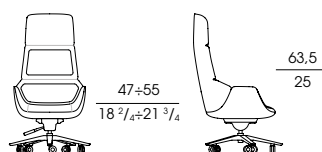

74545

Bergère direzionale, in pelle, girevole con ruote, regolabile in altezza. Interno con inserto in tessuto o pelle.
Swivel executive wing chair, in leather, with castors, height-adjustable. internal insert in fabric or leather

cm 64 x 79 x h 155 / 132
in 25 1/4 x 31 x h 49 1/4 / 52