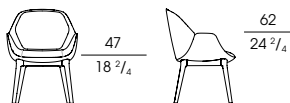

74555

Poltrona ospite, in pelle, con gambe in frassino.
Interno con inserto trapuntato in pelle o tessuto
Guest armchair, in leather with ash wood legs.
Internal insert in fabric or leather

cm 62 x 60 x h 84
in 24 1/2 x 23 1/2 x h 33