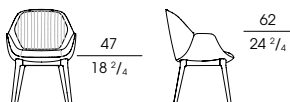

74540

Poltrona ospite, in pelle. Interno con inserto trapuntato
Guest armchair, in leather. Interior with quilted insert

cm 62 x 60 x h 84
in 24 1/2 x 23 1/2 x h 33