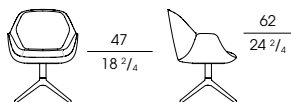

74550

Poltrona ospite, in pelle. Interno con inserto trapuntato in pelle o tessuto
Guest armchair, in leather. Internal insert in fabric or leather

cm 62 x 60 x h 84
in 24 1/2 x 23 1/2 x h 33