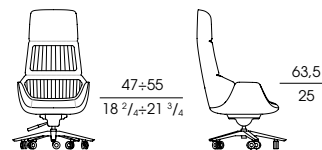

74500

Bergère direzionale in pelle girevole con ruote, regolabile in altezza.
Swivel executive wing chair in leather with castors, height-adjustable.

cm 64 x 79 x h 155 / 132
in 25 1/4 x 31 x h 49 1/4 / 52

74505

Bergère direzionale in pelle, bicolore, girevole con ruote, regolabile in altezza.
Swivel executive wing chair in two leather colors, with castors, height-adjustable

cm 64 x 79 x h 155 / 132
in 25 1/4 x 31 x h 49 1/4 / 52