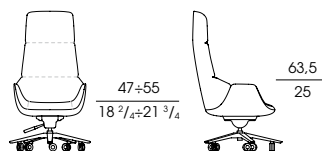

74500

Bergère direzionale in pelle girevole con ruote, regolabile in altezza.
Swivel executive wing chair in leather with castors, height-adjustable.

cm 64 x 79 x h 155 / 132
in 25 1/4 x 31 x h 49 1/4 / 52