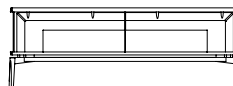

86230

Madia simmetrica con piedini, struttura in frassino e inserto top in frassino
Symmetrical sideboard with feet, ash frame and ash top insert

cm 233 x 51 x h 80
in 91 ³/₄ x 20 x h 31 ²/₄