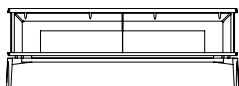

86240

Madia simmetrica con piedini, struttura in frassino e inserto top in pelle
Symmetrical sideboard with feet, ash frame and leather top insert

cm 233 x 51 x h 80
in 91 ³/₄ x 20 x h 31 ²/₄