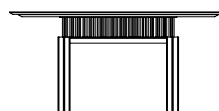

—
Console with a Canaletto walnut structure, available in the three finishes: natural (fin. 11), grey (fin. 2W), dark (fin. 2Z). The top, with edges bevelled at 30°, is available in marble, in the variants calacatta, calacatta viola, grigio astratto, zebrino, portoro, and in Canaletto walnut, in the three finishes natural (fin. 11), grey (fin. 2W), dark (fin. 2Z), and is joined to a titanium lacquered MDF under-top, both supported by a metal structure characterised by 49 cylinders in three different sizes and finishes: diameter 10mm champagne brushed painted; diameter 12mm matt bronze painted; diameter 15mm pewter painted.

The legs are characterised by a 90° Scarpiana woodworking in the corners of each leg reproduced in the special woodworking of the frontal part.

The feet are height-adjustable and the adjustment mechanism, built into the frame, is not visible.

71220

Console con top in noce Canaletto
Console with Canaletto walnut top

cm 180 x 45 x h 85
in 70³/₄ x 17³/₄ x h 33¹/₄

71221

Console con top in marmo
Console with marble top

cm 180 x 45 x h 85
in 70³/₄ x 17³/₄ x h 33¹/₄