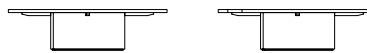

Il pouf presenta un basamento sagomato in lamiera verniciata pewter (fin. 5L).

Mia - coffee table

Coffee table with a leather-covered base and a top supported by brackets available in Canaletto walnut in three finishes: natural (fin. 11), grey (fin.2W), dark (fin. 2Z). Or marble velvet brown, Zebrino, grigio astratto, calacatta, calacatta viola, portoro.

The top is shaped on one corner to allow it to be joined to the side table.

Woody - side table

Side table with a leather-covered base in MDF, with two pewter-finish painted metal inserts (fin. 5L) on the side. The top is available in Canaletto walnut, in the three finishes natural (fin. 11), grey (fin. 2W), dark (fin. 2Z), marble velvet brown, Zebrino, grigio astratto, calacatta, calacatta viola, portoro or leather.

The coffee table has a shaped base in pewter painted sheet metal (fin. 5L).

It is possible to order the high and low coffee table with the marble top from the same slab, so that there is continuity of vein in the two surfaces.

Woody - pouf

Pouf in polyurethane with 3 mm resin-bonded cover, Pouf in polyurethane with 3 mm resin-bonded cover, with internal base in plywood. The upholstery, in fabric or leather, has double stitching on the side.

The pouf has a shaped base in pewter painted sheet metal (fin. 5L).

57700

Tavolino basso con rivestimento in pelle e top in noce Canaletto
Low table with leather upholstery and Canaletto walnut top

cm 105 x 105 x h 27
in 41 1/4 x 41 1/4 x h 10 3/4