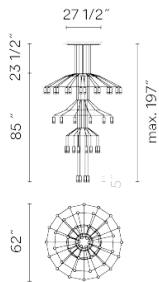

Canopy: Steel

Finish

0378-04 Black matte lacquer (RAL 9005)

Sketch

Led 2700K CRI >80 20591 lm 108 lm/W

Fixture: 8212.6 lm 40 lm/W

Driver included: CC - Constant Current 700 mA 120-277V 50/60Hz

Electronic dimming: 0-10V