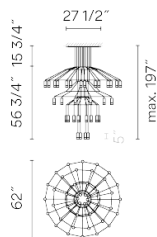

Finish

0377-04 Black matte lacquer (RAL 9005)

Sketch

Electrical characteristics

42 x LED 4.5W 700mA

Total 0.0 W

Led 2700K CRI >80 20591 lm 108 lm/W

Fixture: 8212.6 lm 40 lm/W