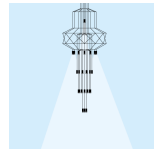

Light distribution

General lighting

Lamp for general lighting that equally distributes the light in all directions.