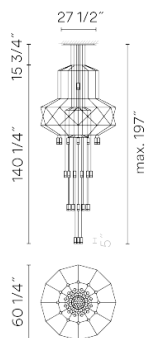

WIREFLOW

Design by Arik Levy.

Reference

0375.

Application

Pendants

Installation type

Surface mounted

Description

Diffuser

Pressed-glass diffuser

Materials

Diffuser: Glass

Rods: Steel

Body: Aluminum

Canopy: Steel

Finish

0375-04 Black matte lacquer (RAL 9005)

Sketch

Electrical characteristics

43 x LED 4.5W 700mA

Total 0.0 W

VIBIA