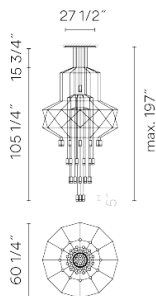

WIREFLOW

Design by Arik Levy.

Reference

0374.

Application

Pendants

Installation type

Surface mounted

Description

Diffuser

Pressed-glass diffuser

Materials

Diffuser: Glass

Rods: Steel

Body: Aluminum

Canopy: Steel

Finish

0374-04 Black matte lacquer (RAL 9005)

Sketch

Electrical characteristics

43 x LED 4.5W 700mA

Total 0.0 W

VIBIA