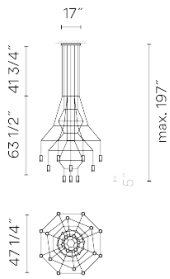

Canopy: Steel

Finish

0315-04 Black matte lacquer (RAL 9005)

Sketch

Electrical characteristics

20 x LED 4.5W 700mA

Total 0.0 W

Led 2700K CRI >80 9805 lm 108 lm/W