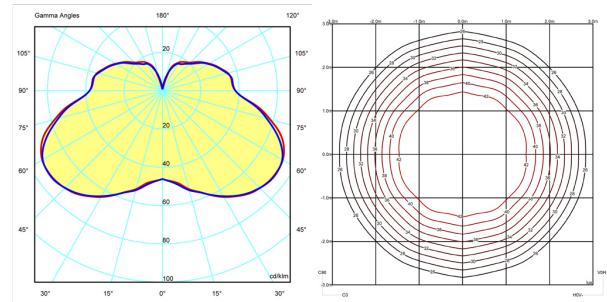

Light distribution

General lighting

Lamp for general lighting that equally distributes the light in all directions.

Photometric data

Certificates