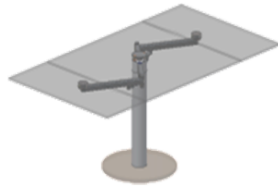

Model type	Pedestal	Size
	steel tube 12 cm ø polished chrome	W - L - H approx. in cm

Top	Top	Top	Top	Top
glass	white glass	white glass	satinated white glass	satinated white glass
12 mm tempered	12 mm tempered	12 mm tempered	12 mm tempered	12 mm tempered
clear	clear	lacquered	clear	lacquered
		(standard colors)		(standard colors)

1136-III dining table soft square shape / oval extendable with two leaves	base 1 glass base standard	110 x 110 x 75 extended 110 x 200 x 73
---	----------------------------------	--

1136-III dining table rectangular extendable with two leaves	base 1 glass base standard	110 x 113 x 75 extended 110 x 197 x 73
--	----------------------------------	--

1136-III dining table soft square shape not extendable	base 1 glass base standard	110 x 110 x 75
---	----------------------------------	----------------

1136-III dining table oval shape with cross-beam not extendable	base 1 glass base standard	110 x 200 x 73,5
---	----------------------------------	------------------

base 1 - standard
glass base 60 cm ø

base 3
steel base 60 cm ø
polished chrome

base 4
steel base soft square 55 x 55 cm
polished chrome

Price supplements for special orders:

special RAL / NCS / SIKKENS colors for lacquered white glass
(surcharge to be added to the price of lacquered white glass)