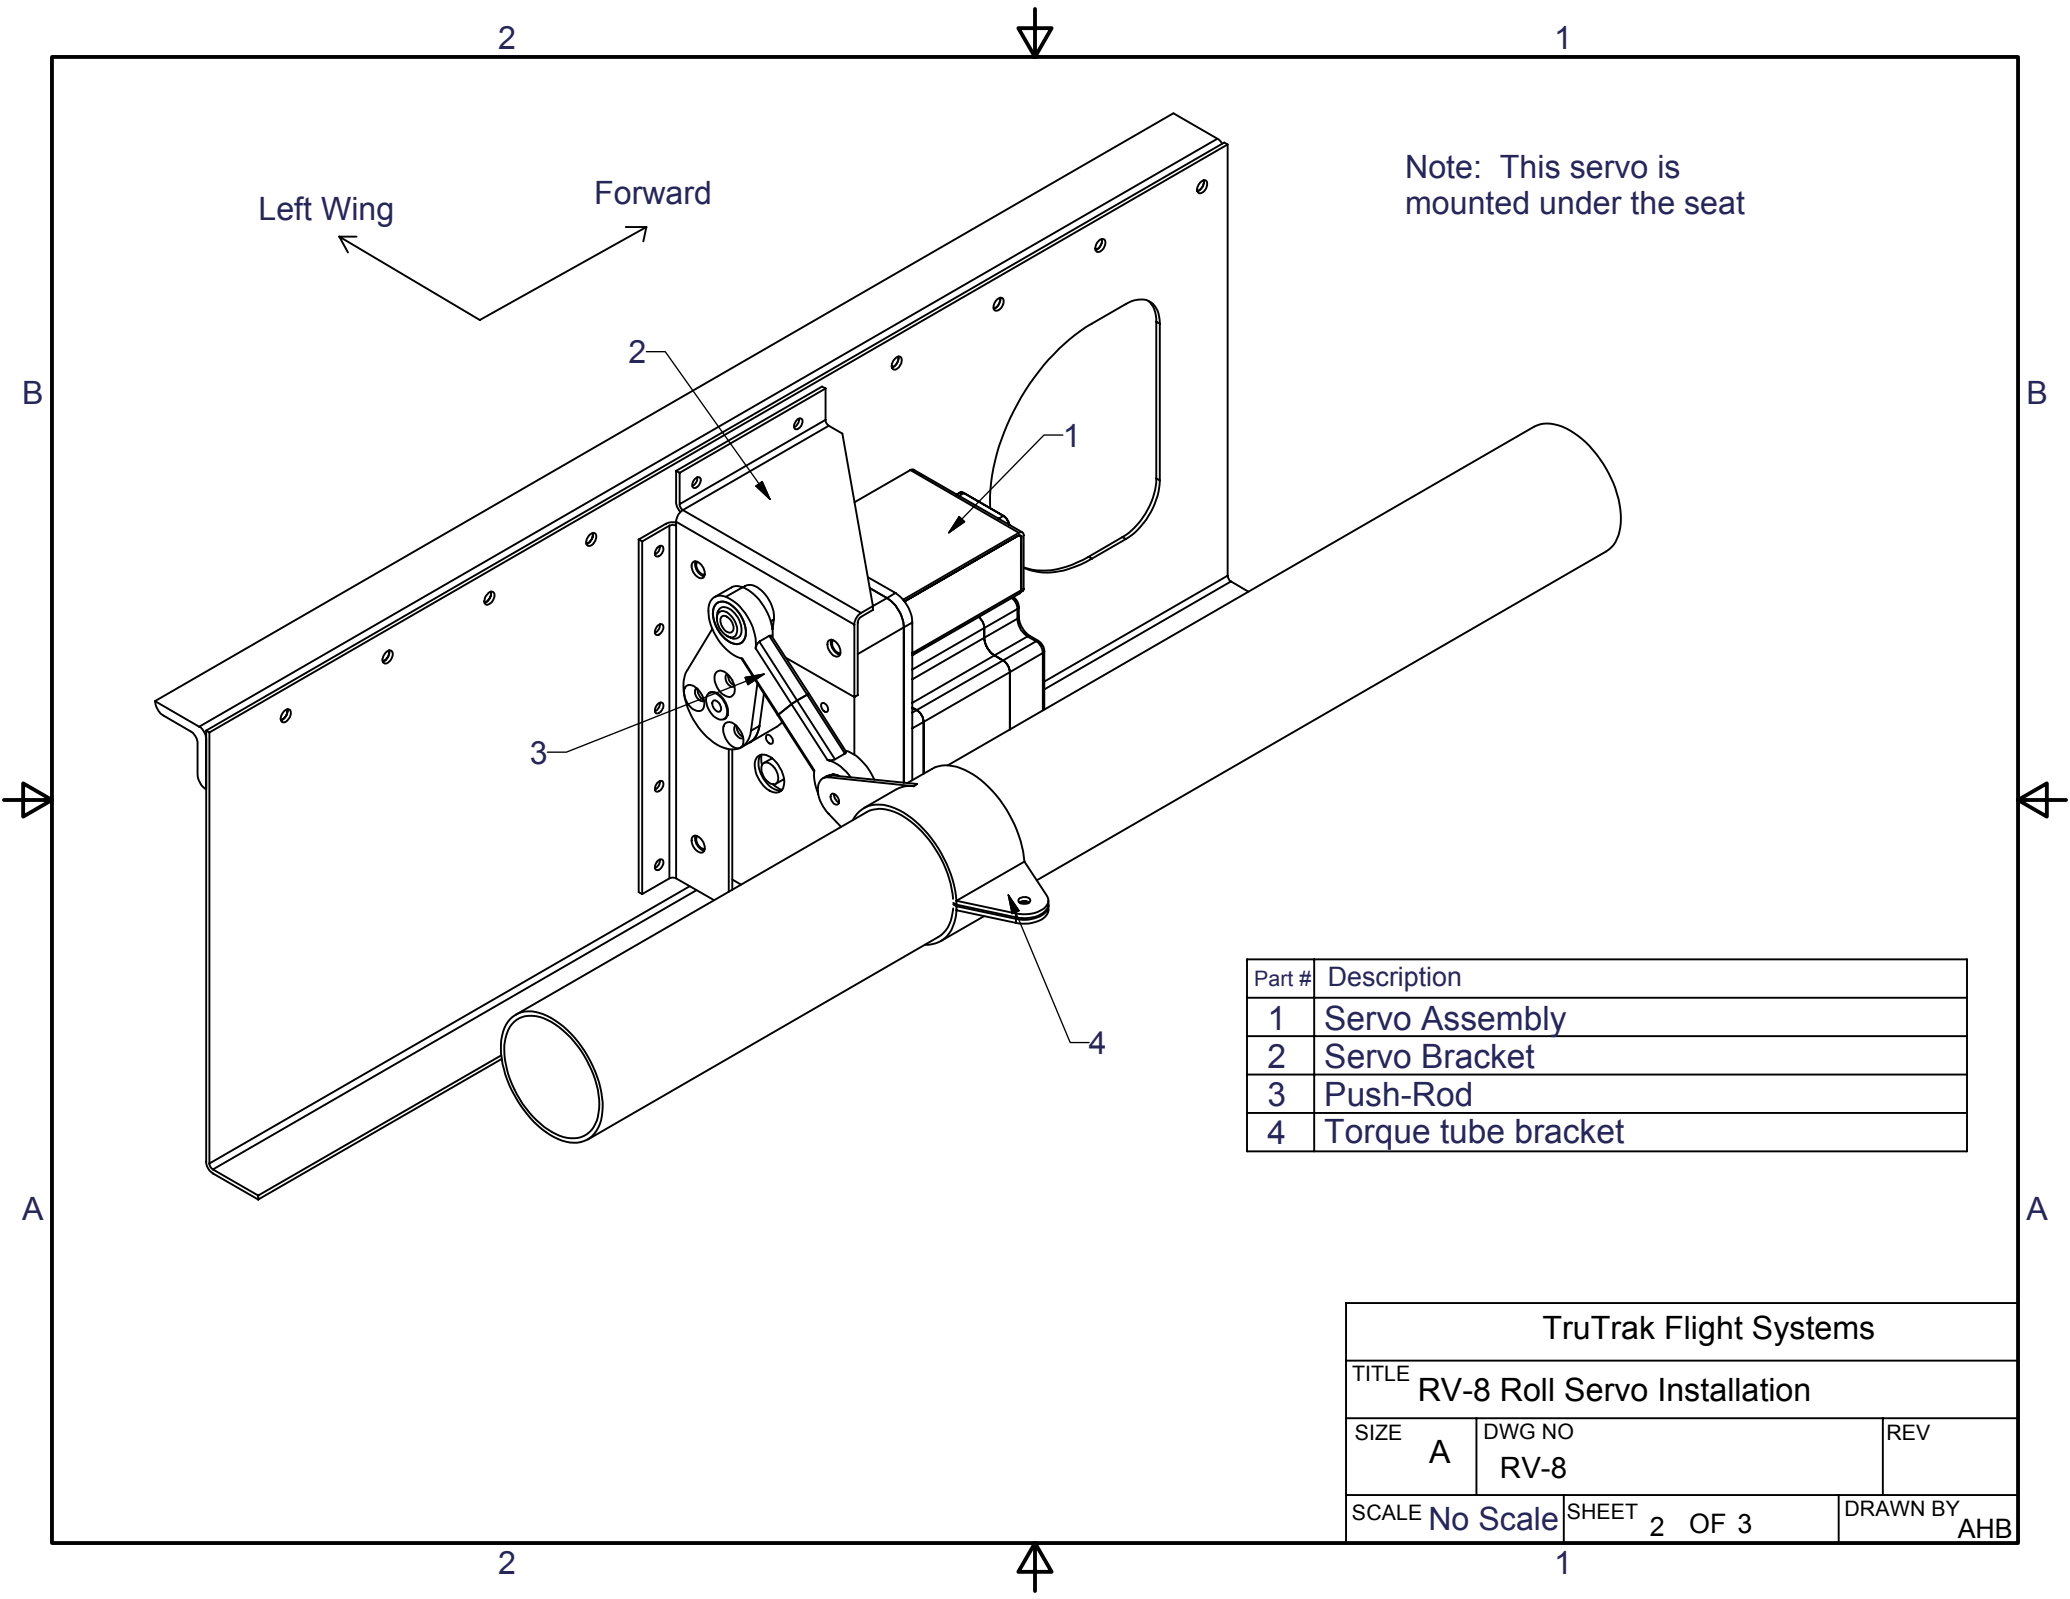

TruTrak Flight Systems			
TITLE RV-8 Roll Servo Installation			
SIZE A	DWG NO RV-8	REV	
SCALE No Scale	SHEET 1 OF 3	DRAWN BY AHB	

Note: This servo is mounted under the seat

Part #	Description
1	Servo Assembly
2	Servo Bracket
3	Push-Rod
4	Torque tube bracket

TruTrak Flight Systems			
TITLE RV-8 Roll Servo Installation			
SIZE	A	DWG NO	RV-8
		REV	
SCALE	No Scale	SHEET	2 OF 3
		DRAWN BY	AHB

Torque tube  
pivot point

TruTrak Flight Systems			
TITLE <b>RV-8 Roll Servo Installation</b>			
SIZE	A	DWG NO	RV-8
SCALE	1" = 1"	SHEET	3 OF 3
		DRAWN BY AHB	