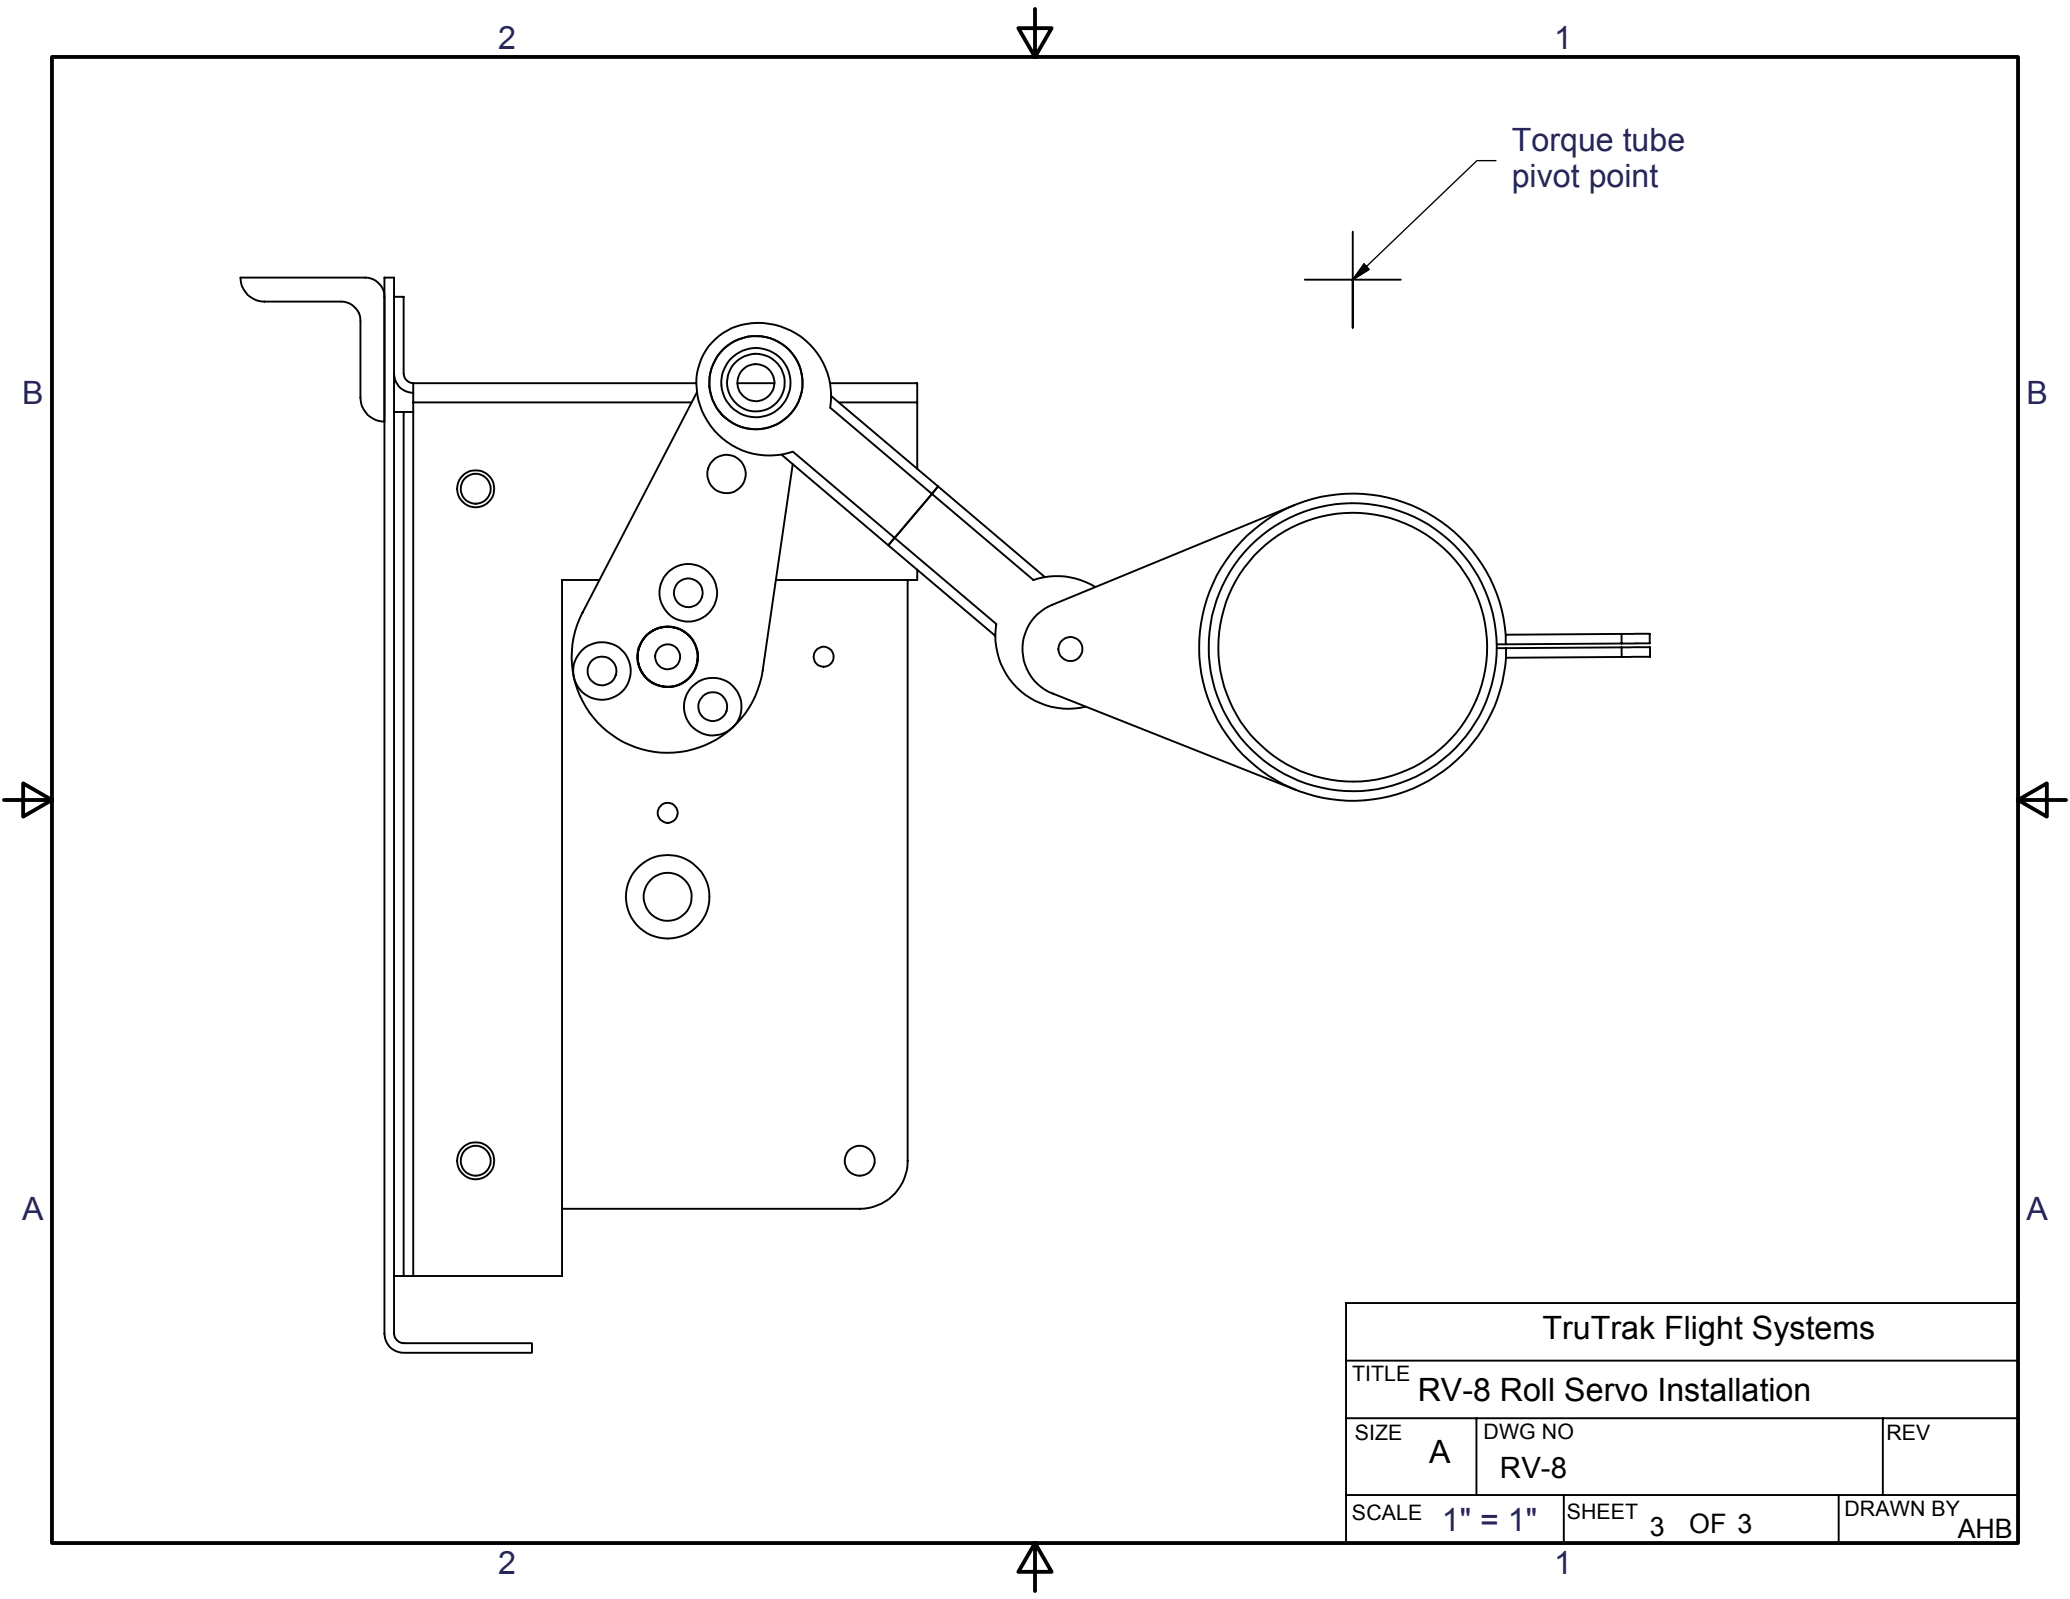

TruTrak Flight Systems			
TITLE RV-8 Roll Servo Installation			
SIZE A	DWG NO RV-8	REV	
SCALE No Scale	SHEET 1 OF 3	DRAWN BY AHB	

Note: This servo is mounted under the seat

Part #	Description
1	Servo Assembly
2	Servo Bracket
3	Push-Rod
4	Torque tube bracket

TruTrak Flight Systems			
TITLE RV-8 Roll Servo Installation			
SIZE	A	DWG NO	RV-8
		REV	
SCALE	No Scale	SHEET	2 OF 3
		DRAWN BY	AHB

Torque tube  
pivot point

TruTrak Flight Systems			
TITLE <b>RV-8 Roll Servo Installation</b>			
SIZE	A	DWG NO	RV-8
SCALE	1" = 1"	SHEET	3 OF 3
		DRAWN BY AHB	