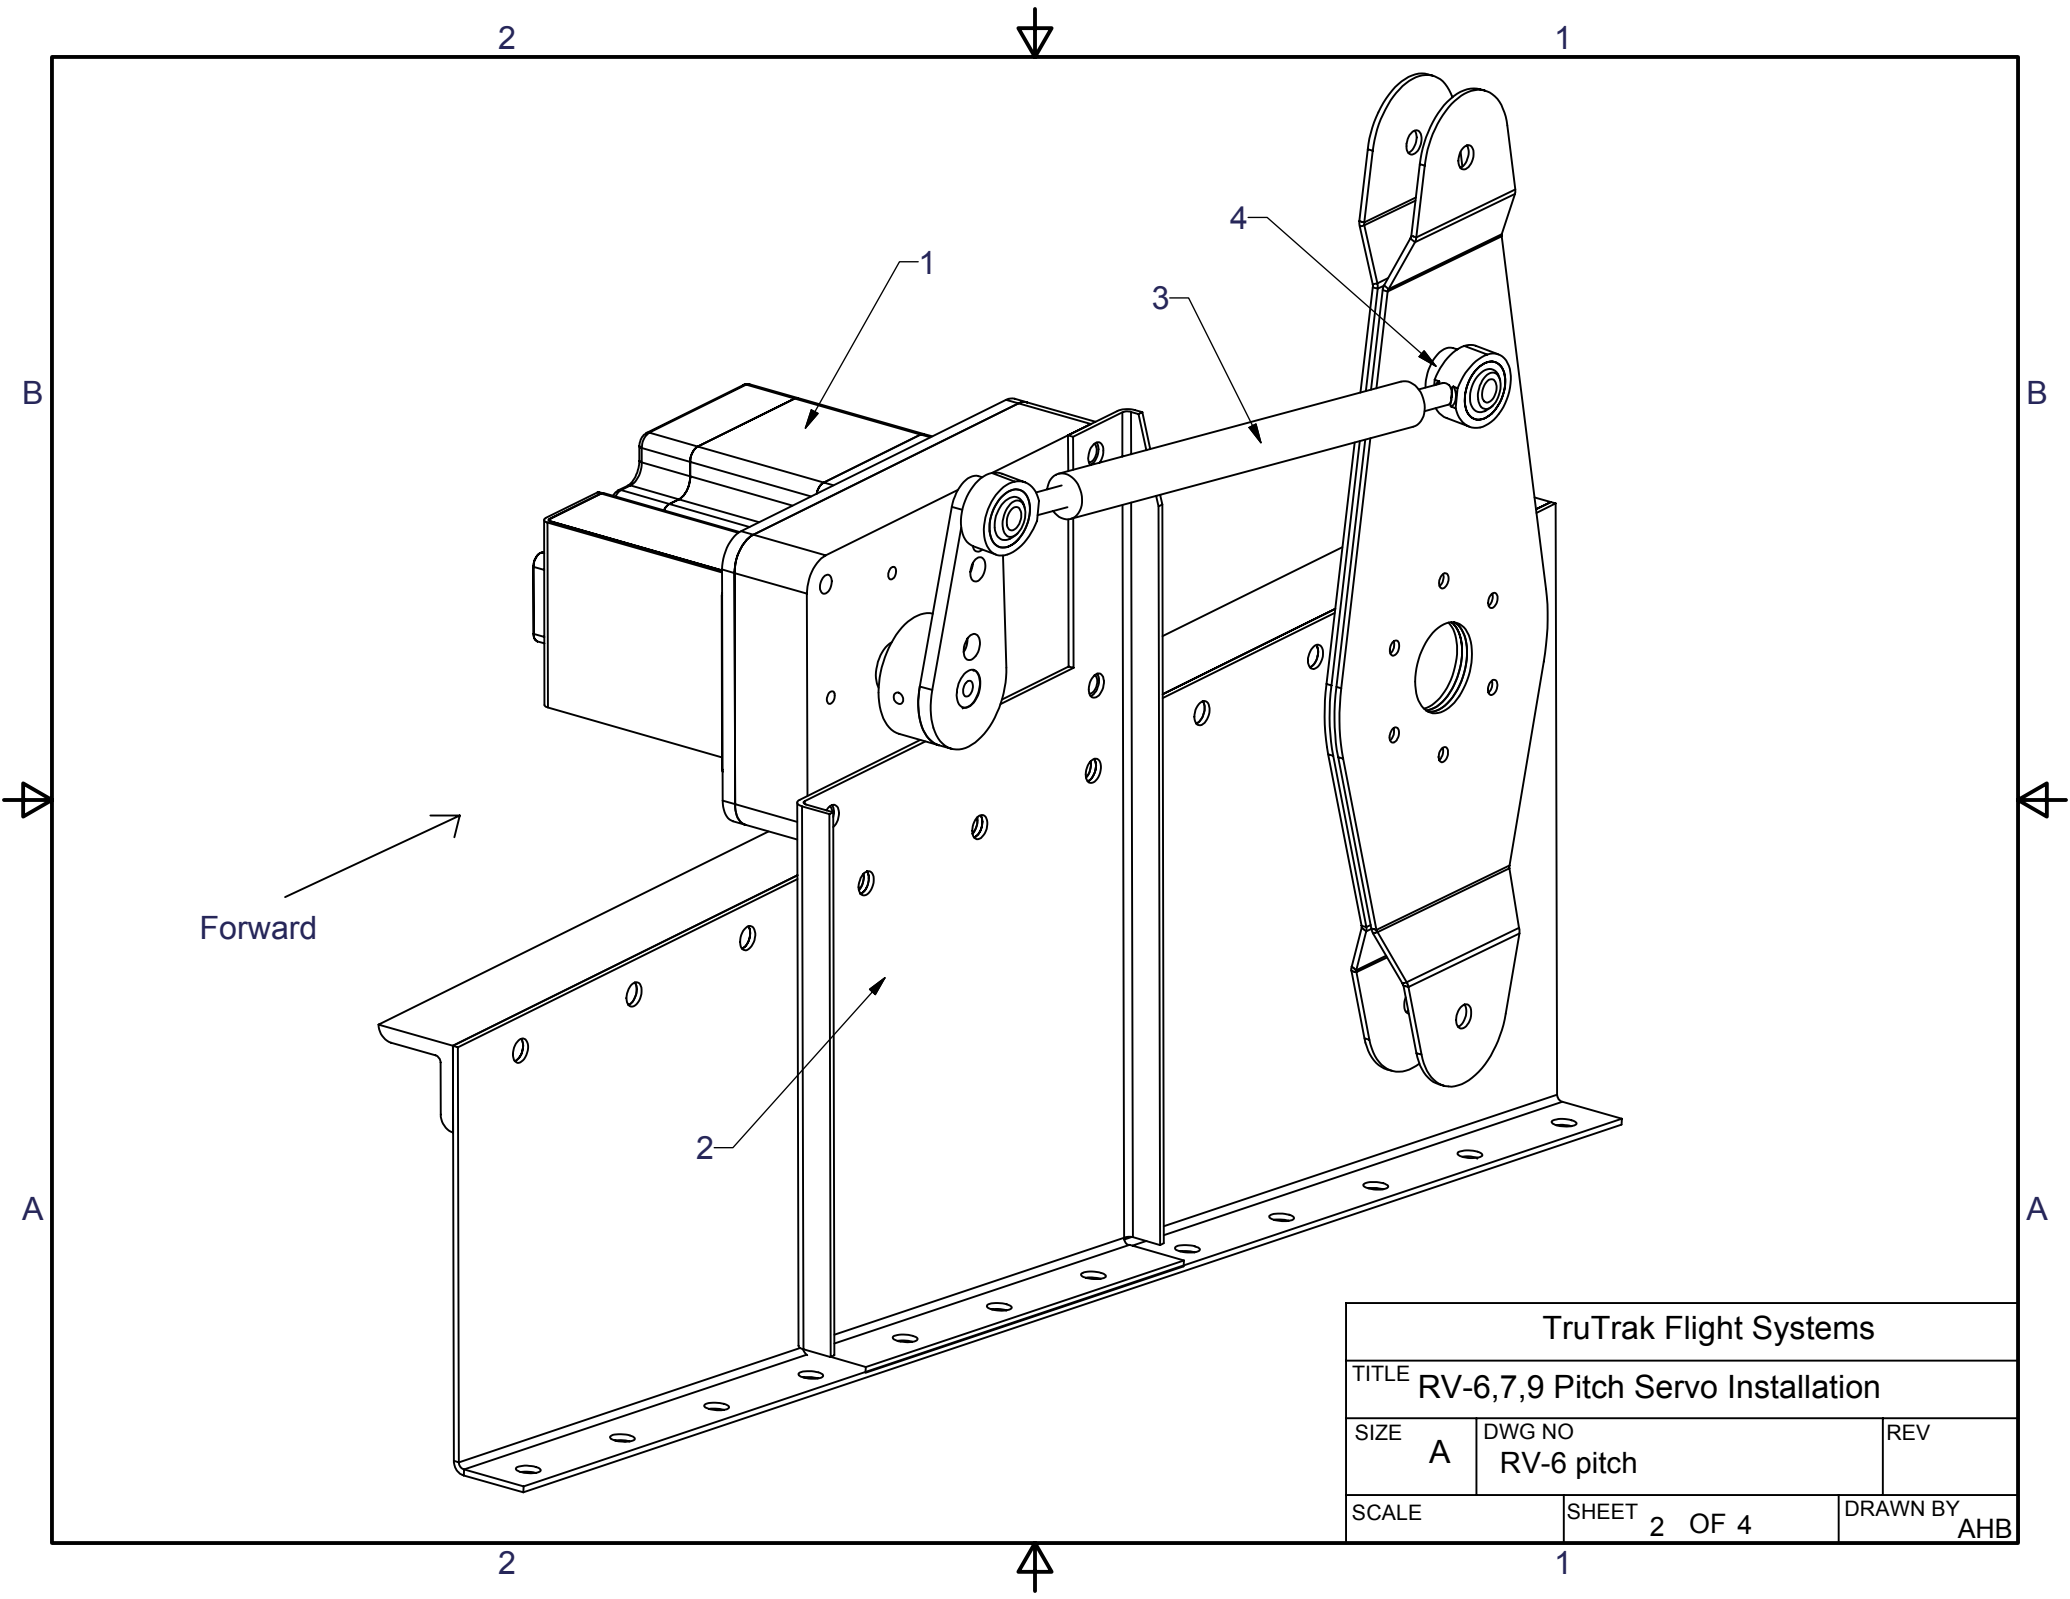

TruTrak Flight Systems		
TITLE RV-6,7,9 Pitch Servo Installation		
SIZE A	DWG NO RV-6 pitch	REV
SCALE	SHEET 1 OF 4	DRAWN BY AHB

Forward

TruTrak Flight Systems			
TITLE RV-6,7,9 Pitch Servo Installation			
SIZE	A	DWG NO RV-6 pitch	REV
SCALE	SHEET 2 OF 4		DRAWN BY AHB

Part #	Description
1	Servo Assembly
2	Servo Bracket
3	Push-rod
4	Spacer (2-#10 washers)

TruTrak Flight Systems		
TITLE RV-6,7,9 Pitch Servo Installation		
SIZE A	DWG NO RV-6 pitch	REV
SCALE 1" = 2"	SHEET 3 OF 4	DRAWN BY AHB

TruTrak Flight Systems			
TITLE RV-6,7,9 Pitch Servo Installation			
SIZE A	DWG NO RV-6 pitch	REV	
SCALE 1" = 1"	SHEET 4 OF 4	DRAWN BY AHB	