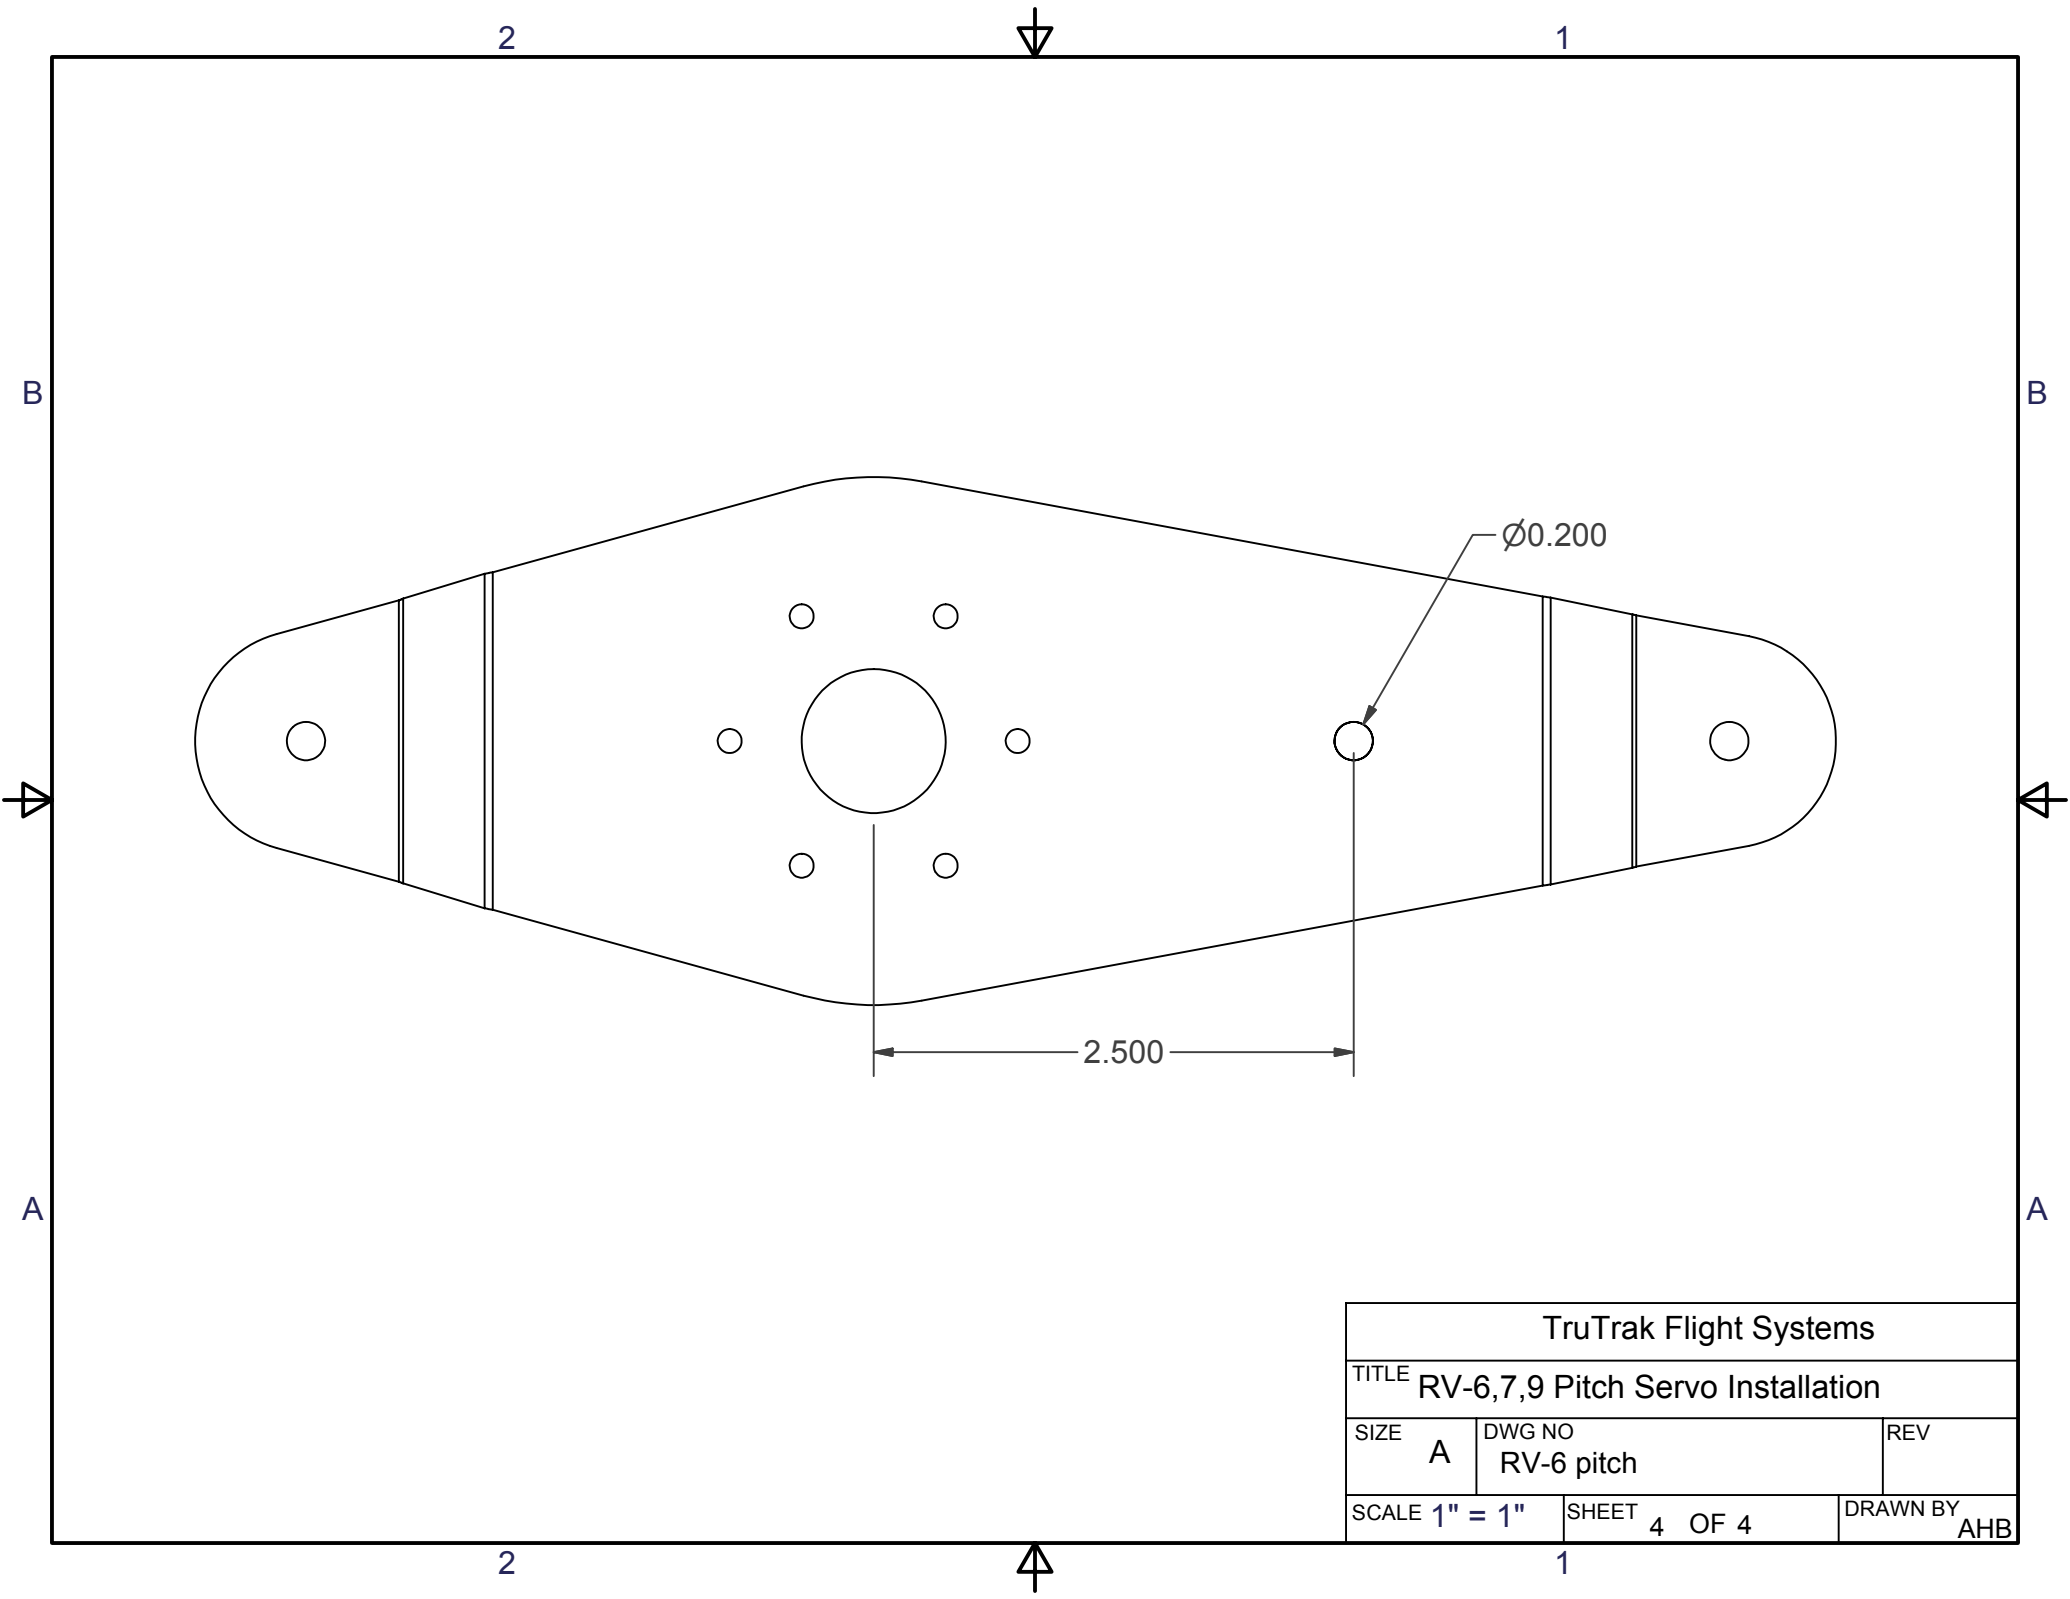

Part #	Description
1	Servo Assembly
2	Servo Bracket
3	Push-rod
4	Spacer (2-#10 washers)

TruTrak Flight Systems		
TITLE RV-6,7,9 Pitch Servo Installation		
SIZE A	DWG NO RV-6 pitch	REV
SCALE 1" = 2"	SHEET 3 OF 4	DRAWN BY AHB

TruTrak Flight Systems			
TITLE RV-6,7,9 Pitch Servo Installation			
SIZE A	DWG NO RV-6 pitch	REV	
SCALE 1" = 1"	SHEET 4 OF 4	DRAWN BY AHB	