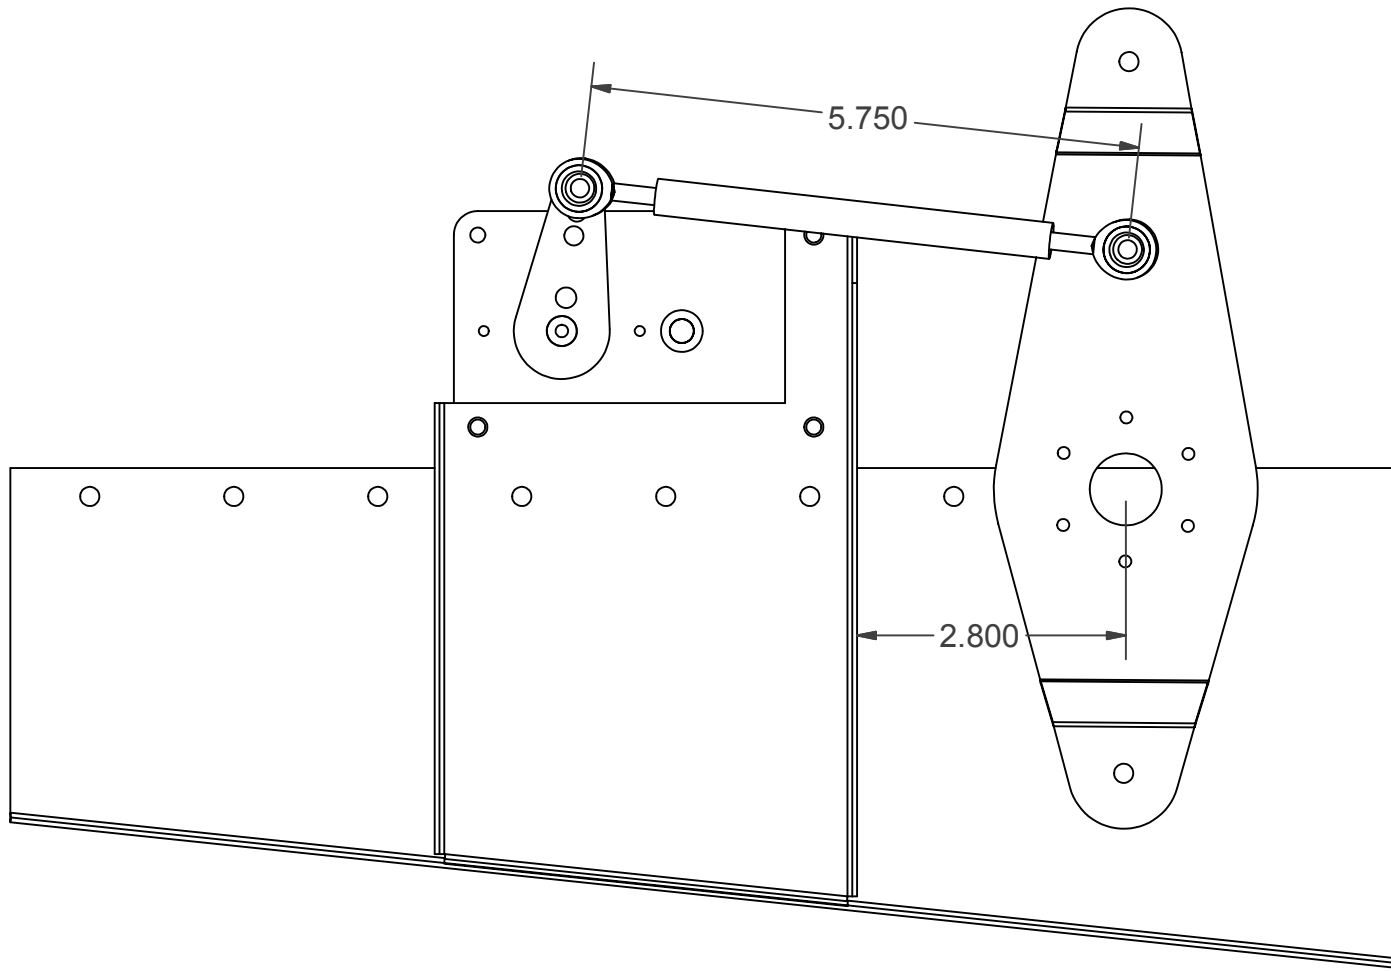

TruTrak Flight Systems		
TITLE RV-6,7,9 Pitch Servo Installation		
SIZE A	DWG NO RV-6 pitch	REV
SCALE	SHEET 1 OF 4	DRAWN BY AHB

Forward

TruTrak Flight Systems			
TITLE RV-6,7,9 Pitch Servo Installation			
SIZE	A	DWG NO RV-6 pitch	REV
SCALE	SHEET 2 OF 4		DRAWN BY AHB

Part #	Description
1	Servo Assembly
2	Servo Bracket
3	Push-rod
4	Spacer (2-#10 washers)

TruTrak Flight Systems		
TITLE RV-6,7,9 Pitch Servo Installation		
SIZE A	DWG NO RV-6 pitch	REV
SCALE 1" = 2"	SHEET 3 OF 4	DRAWN BY AHB

TruTrak Flight Systems			
TITLE RV-6,7,9 Pitch Servo Installation			
SIZE A	DWG NO RV-6 pitch	REV	
SCALE 1" = 1"	SHEET 4 OF 4	DRAWN BY AHB	