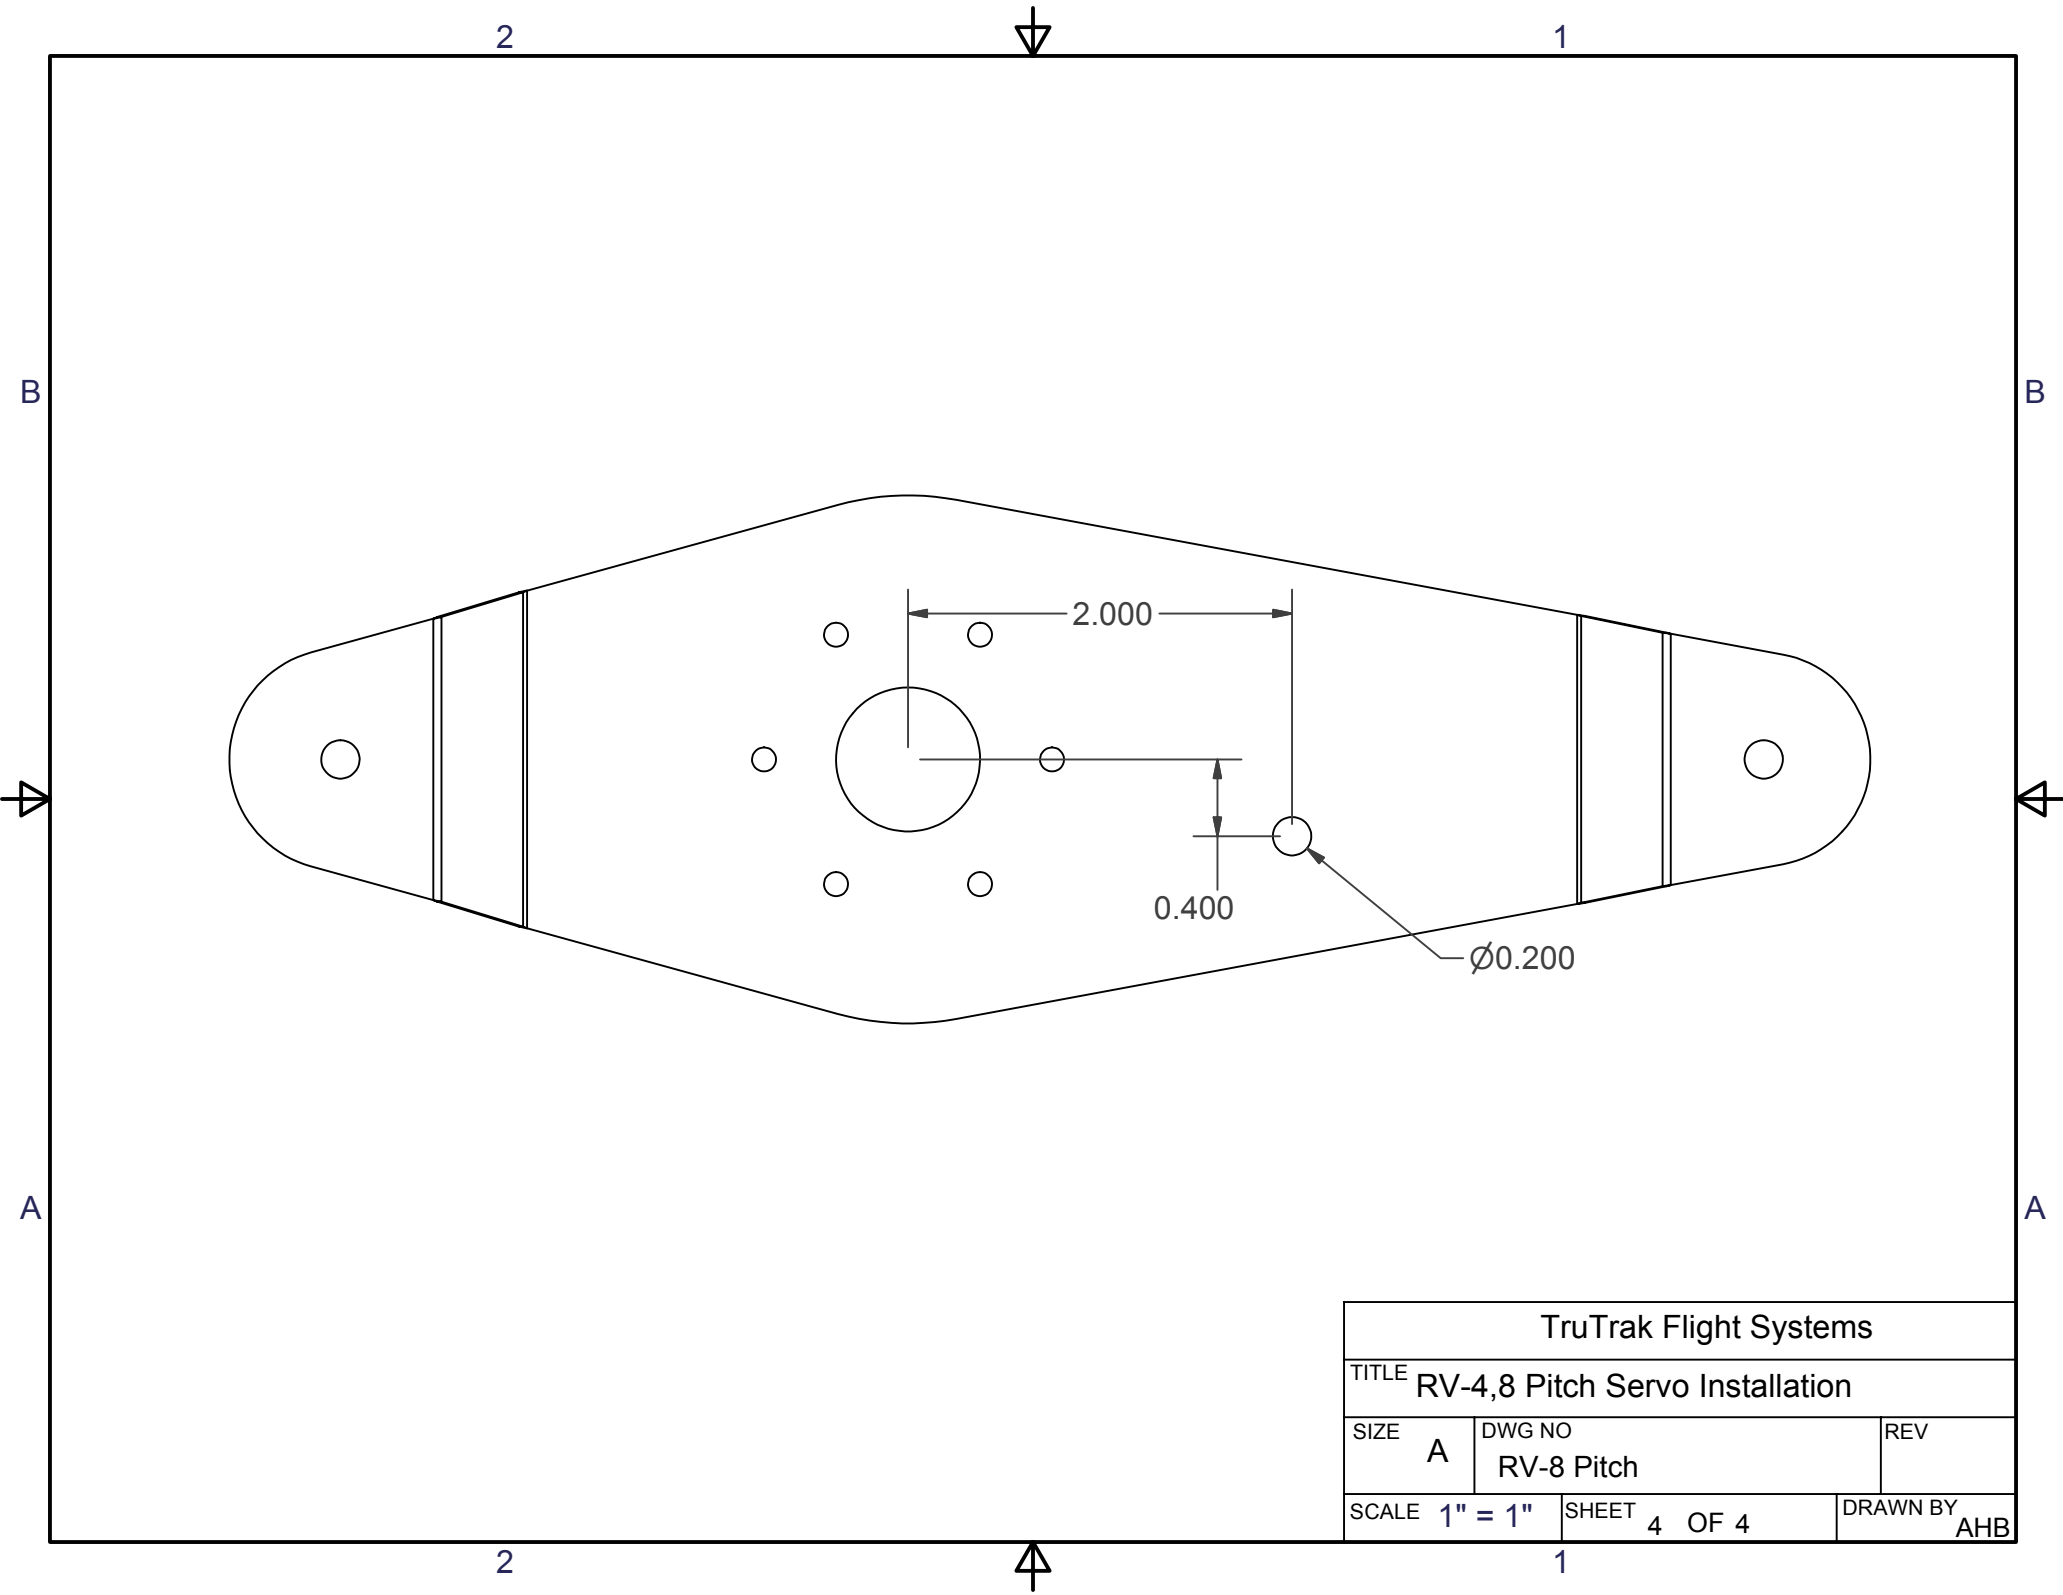

Part #	Description
1	Servo Assembly (DSP-B)
2	Servo Mounting Bracket
3	Spacer
4	Push-rod

TruTrak Flight Systems		
TITLE RV-4,8 Pitch Servo Installation		
SIZE A	DWG NO RV-8 Pitch	REV
SCALE	SHEET 2 OF 4	DRAWN BY AHB

B

B

A

A

TruTrak Flight Systems			
TITLE RV-4,8 Pitch Servo Installation			
SIZE	A	DWG NO RV-8 Pitch	REV
SCALE	1" = 1"	SHEET 3 OF 4	DRAWN BY AHB

TruTrak Flight Systems			
TITLE RV-4,8 Pitch Servo Installation			
SIZE	A	DWG NO	RV-8 Pitch
		REV	
SCALE	1" = 1"	SHEET	4 OF 4
		DRAWN BY	AHB