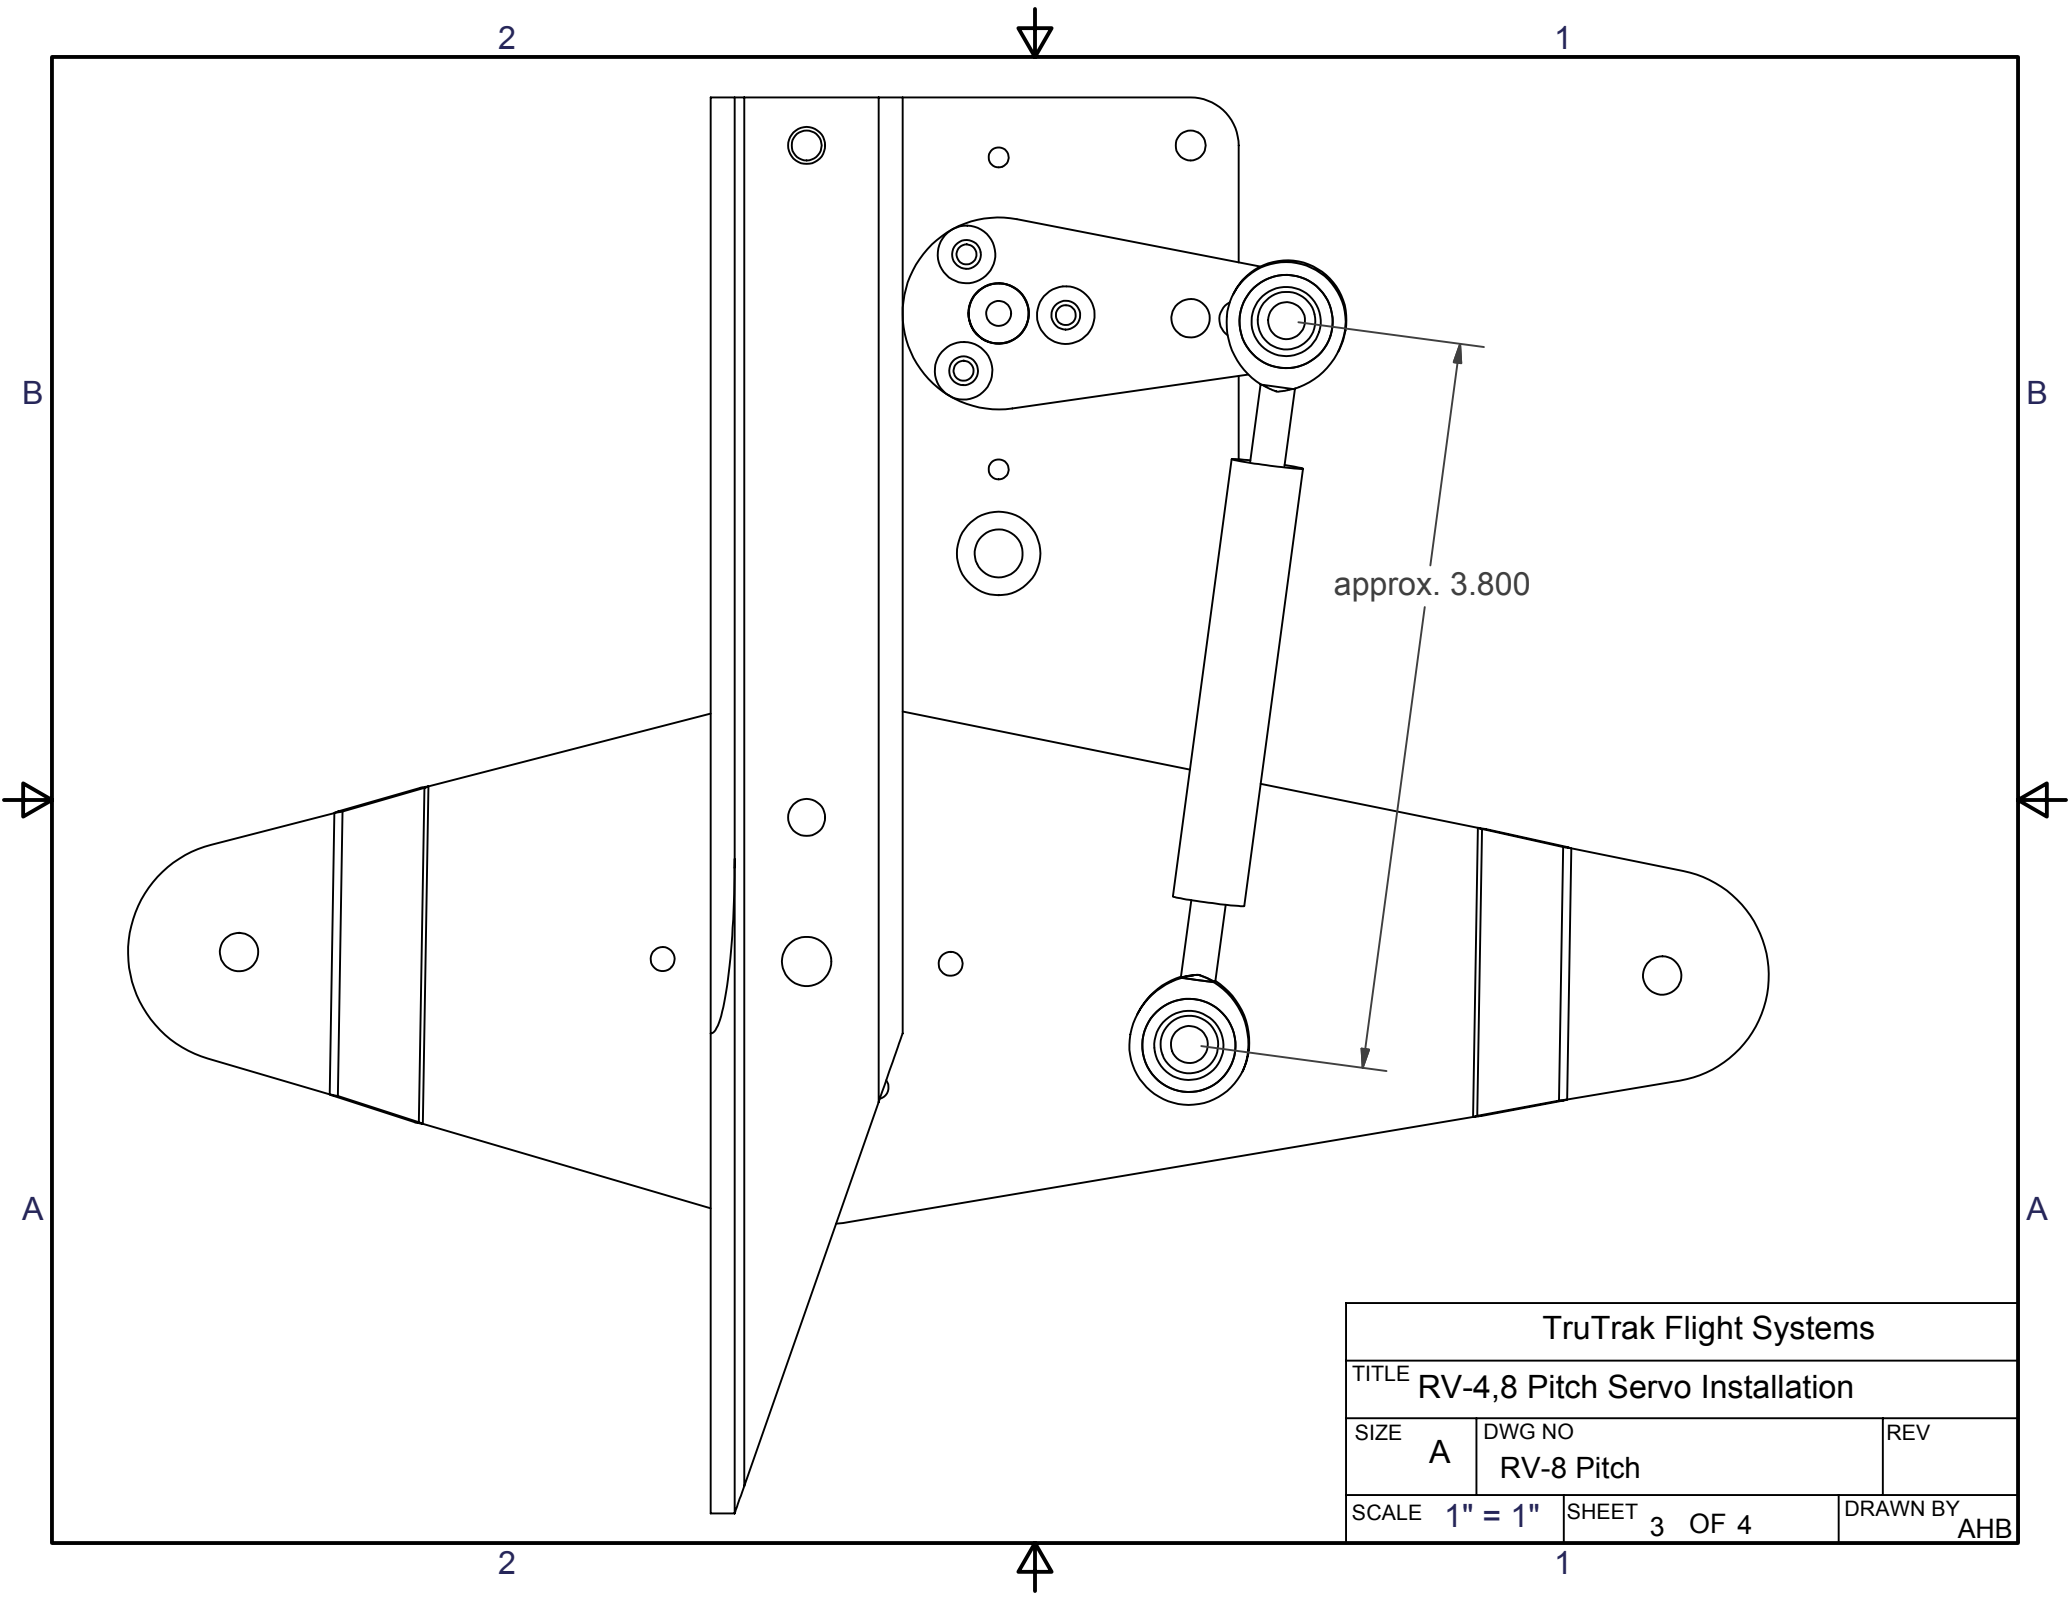

Part #	Description
1	Servo Assembly (DSP-B)
2	Servo Mounting Bracket
3	Spacer
4	Push-rod

TruTrak Flight Systems		
TITLE RV-4,8 Pitch Servo Installation		
SIZE A	DWG NO RV-8 Pitch	REV
SCALE	SHEET 2 OF 4	DRAWN BY AHB

2

1

1

4

3

2

2

1

B

B

A

A

TruTrak Flight Systems			
TITLE RV-4,8 Pitch Servo Installation			
SIZE	A	DWG NO RV-8 Pitch	REV
SCALE	1" = 1"	SHEET 3 OF 4	DRAWN BY AHB

TruTrak Flight Systems			
TITLE RV-4,8 Pitch Servo Installation			
SIZE	A	DWG NO	RV-8 Pitch
		REV	
SCALE	1" = 1"	SHEET	4 OF 4
		DRAWN BY	AHB