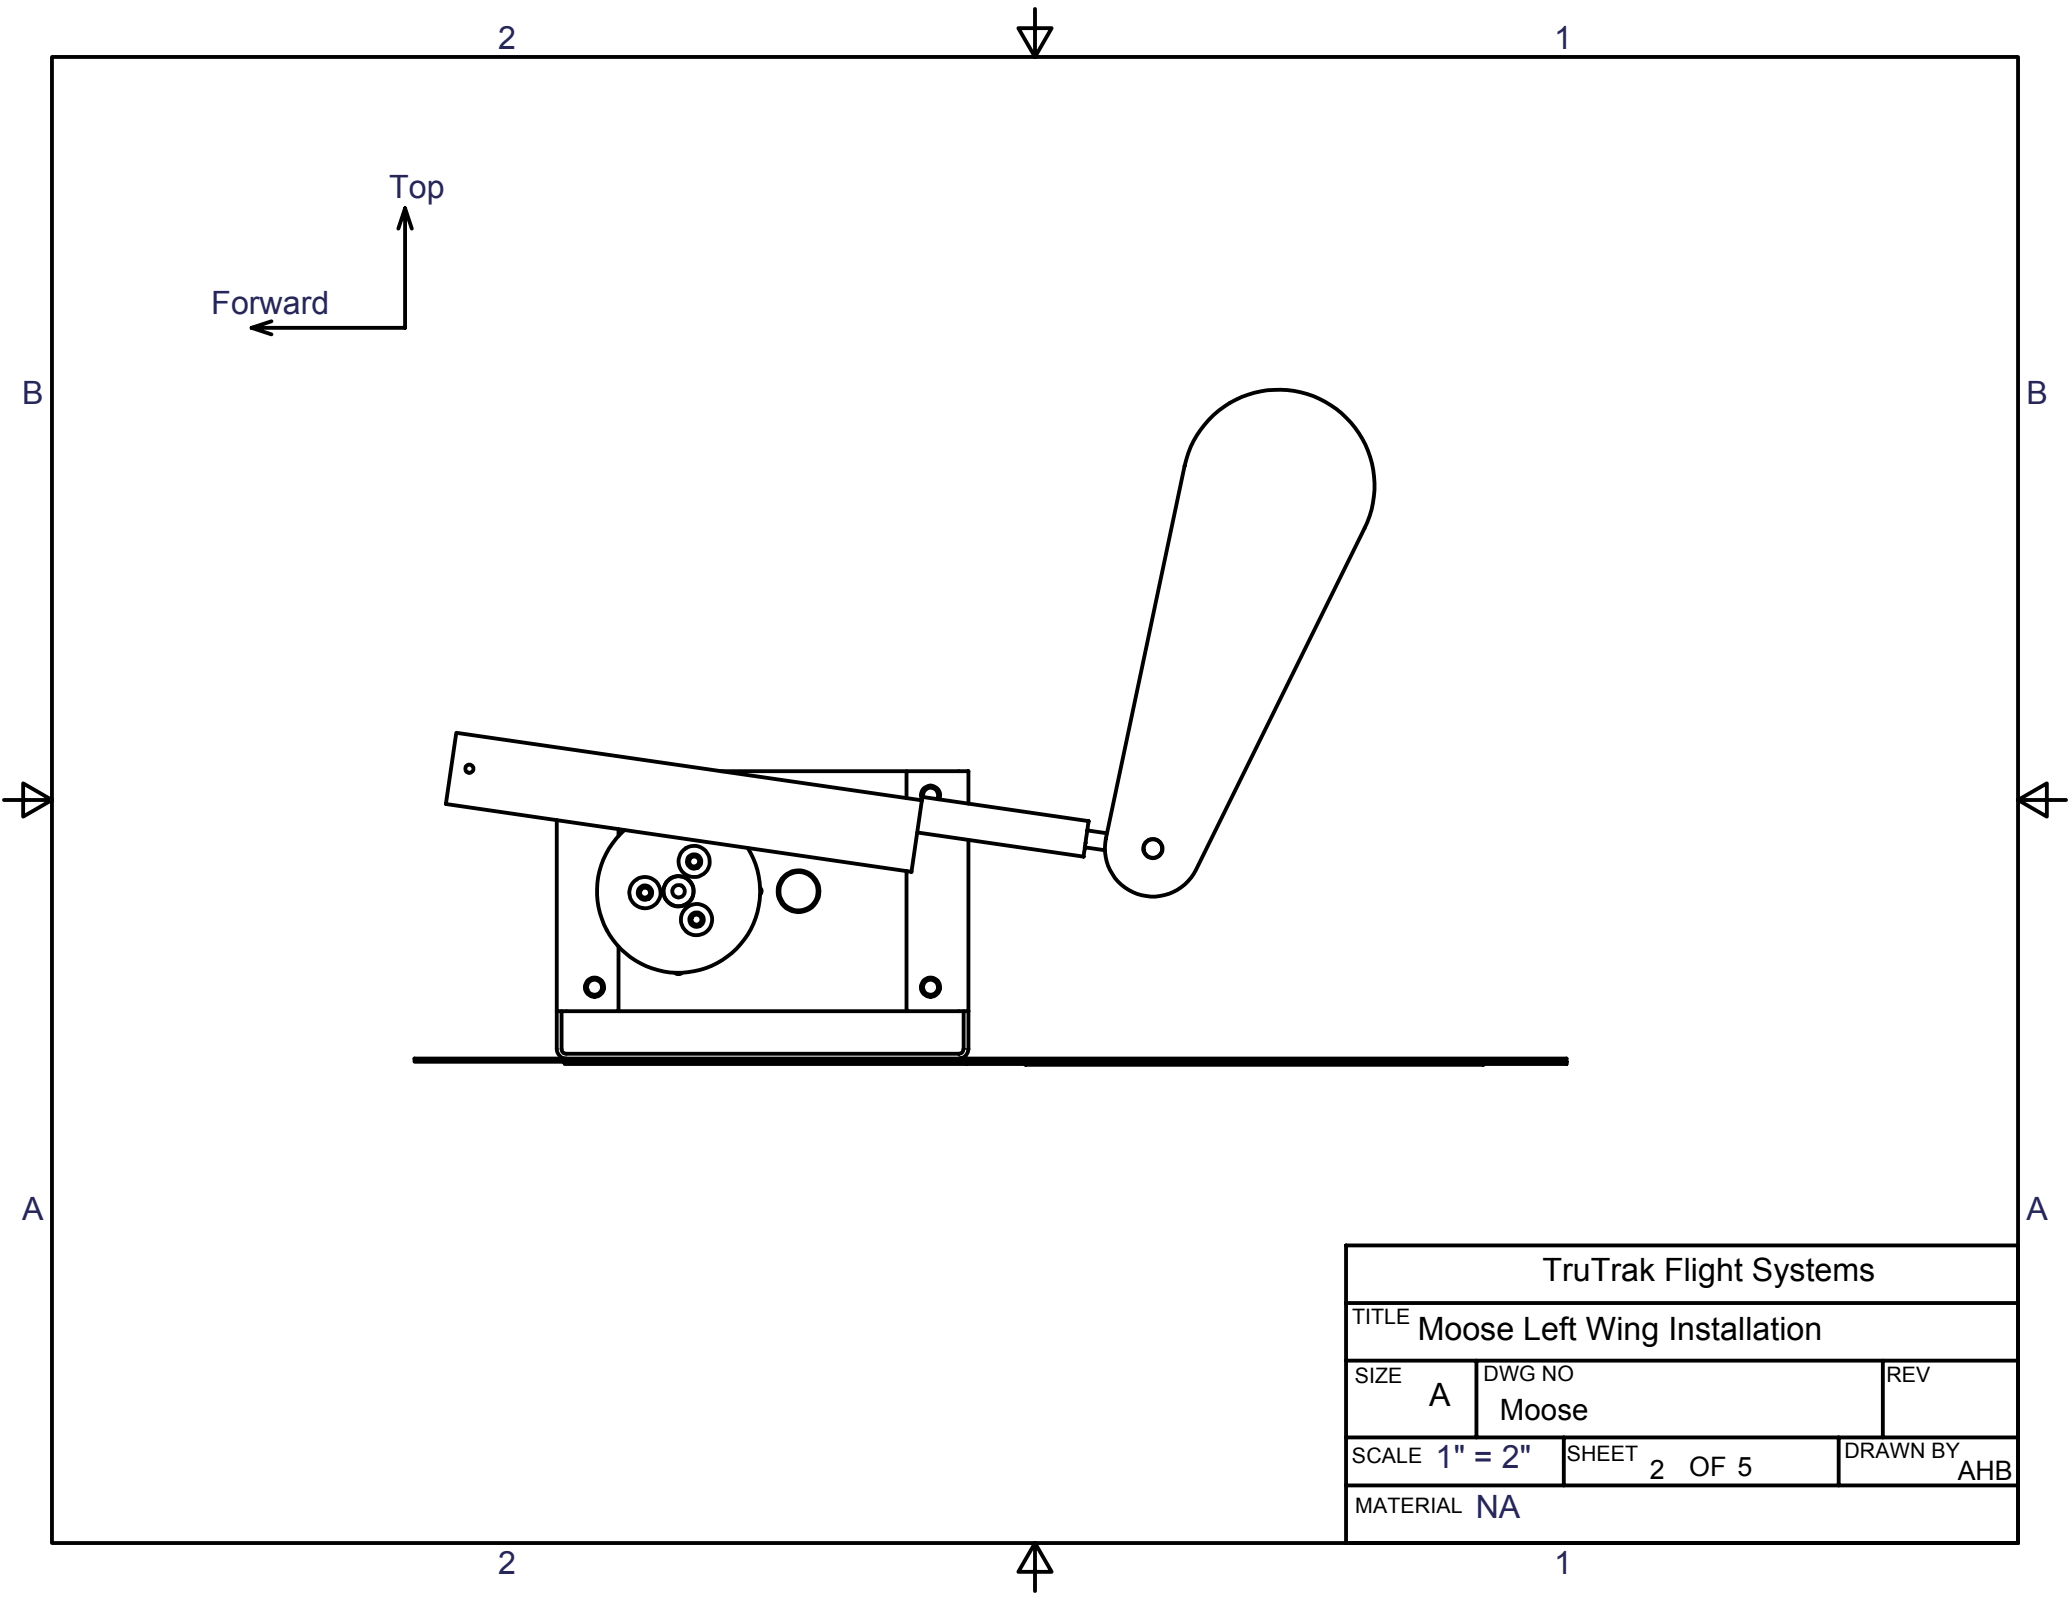

TruTrak Flight Systems			
TITLE Moose Left Wing Installation			
SIZE A	DWG NO Moose	REV	
SCALE none	SHEET 1 OF 5	DRAWN BY AHB	
MATERIAL NA			

TruTrak Flight Systems		
TITLE Moose Left Wing Installation		
SIZE A	DWG NO Moose	REV
SCALE 1" = 2"	SHEET 2 OF 5	DRAWN BY AHB
MATERIAL NA		

Bottom View

TruTrak Flight Systems		
TITLE Moose Left Wing Installation		
SIZE A	DWG NO Moose	REV
SCALE 1" = 2"	SHEET 3 OF 5	DRAWN BY AHB
MATERIAL NA		

2

1

B

B

A

A

2

1

TruTrak Flight Systems		
TITLE Moose Left Wing Installation		
SIZE A	DWG NO Moose	REV
SCALE 1" = 2"	SHEET 4 OF 5	DRAWN BY AHB
MATERIAL NA		

Inboard
 ↗
 ↘
 Forward

TruTrak Flight Systems			
TITLE Moose Left Wing Installation			
SIZE A	DWG NO Moose	REV	
SCALE no scale	SHEET 5 OF 5	DRAWN BY AHB	
MATERIAL NA			