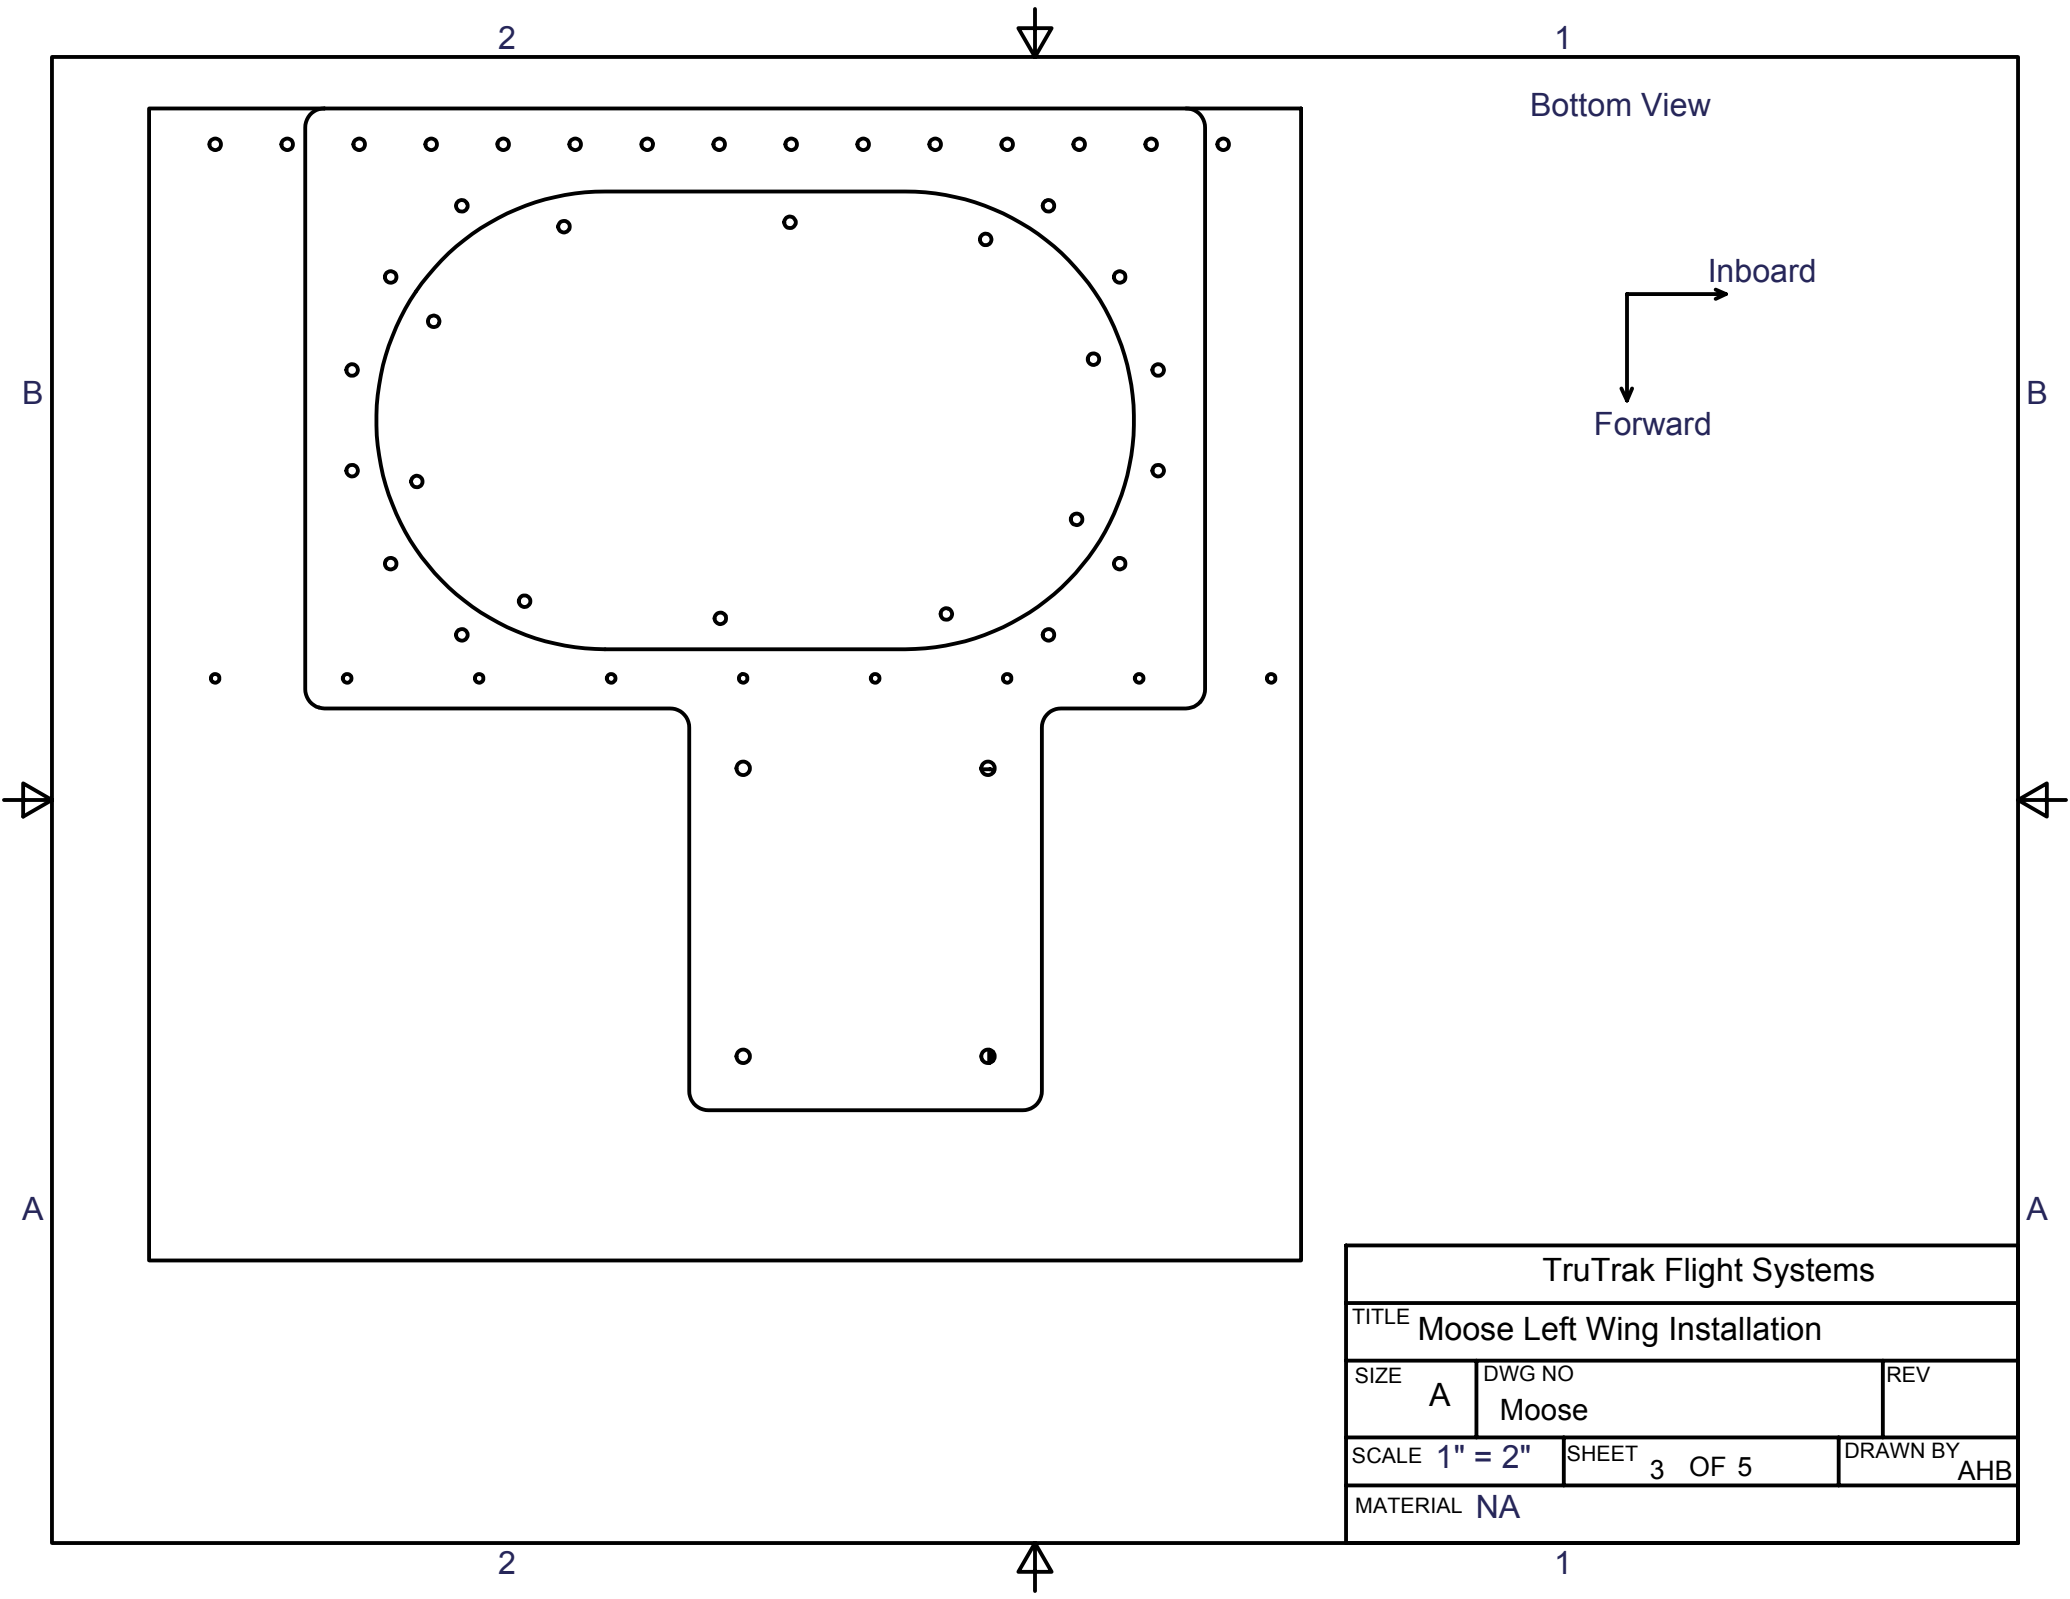

TruTrak Flight Systems			
TITLE Moose Left Wing Installation			
SIZE A	DWG NO Moose	REV	
SCALE none	SHEET 1 OF 5	DRAWN BY AHB	
MATERIAL NA			

TruTrak Flight Systems		
TITLE Moose Left Wing Installation		
SIZE A	DWG NO Moose	REV
SCALE 1" = 2"	SHEET 2 OF 5	DRAWN BY AHB
MATERIAL NA		

Bottom View

TruTrak Flight Systems		
TITLE Moose Left Wing Installation		
SIZE A	DWG NO Moose	REV
SCALE 1" = 2"	SHEET 3 OF 5	DRAWN BY AHB
MATERIAL NA		

2

1

B

B

A

A

2

1

TruTrak Flight Systems		
TITLE Moose Left Wing Installation		
SIZE A	DWG NO Moose	REV
SCALE 1" = 2"	SHEET 4 OF 5	DRAWN BY AHB
MATERIAL NA		

Inboard
 ↗
 ↘
 Forward

TruTrak Flight Systems			
TITLE Moose Left Wing Installation			
SIZE A	DWG NO Moose	REV	
SCALE no scale	SHEET 5 OF 5	DRAWN BY AHB	
MATERIAL NA			