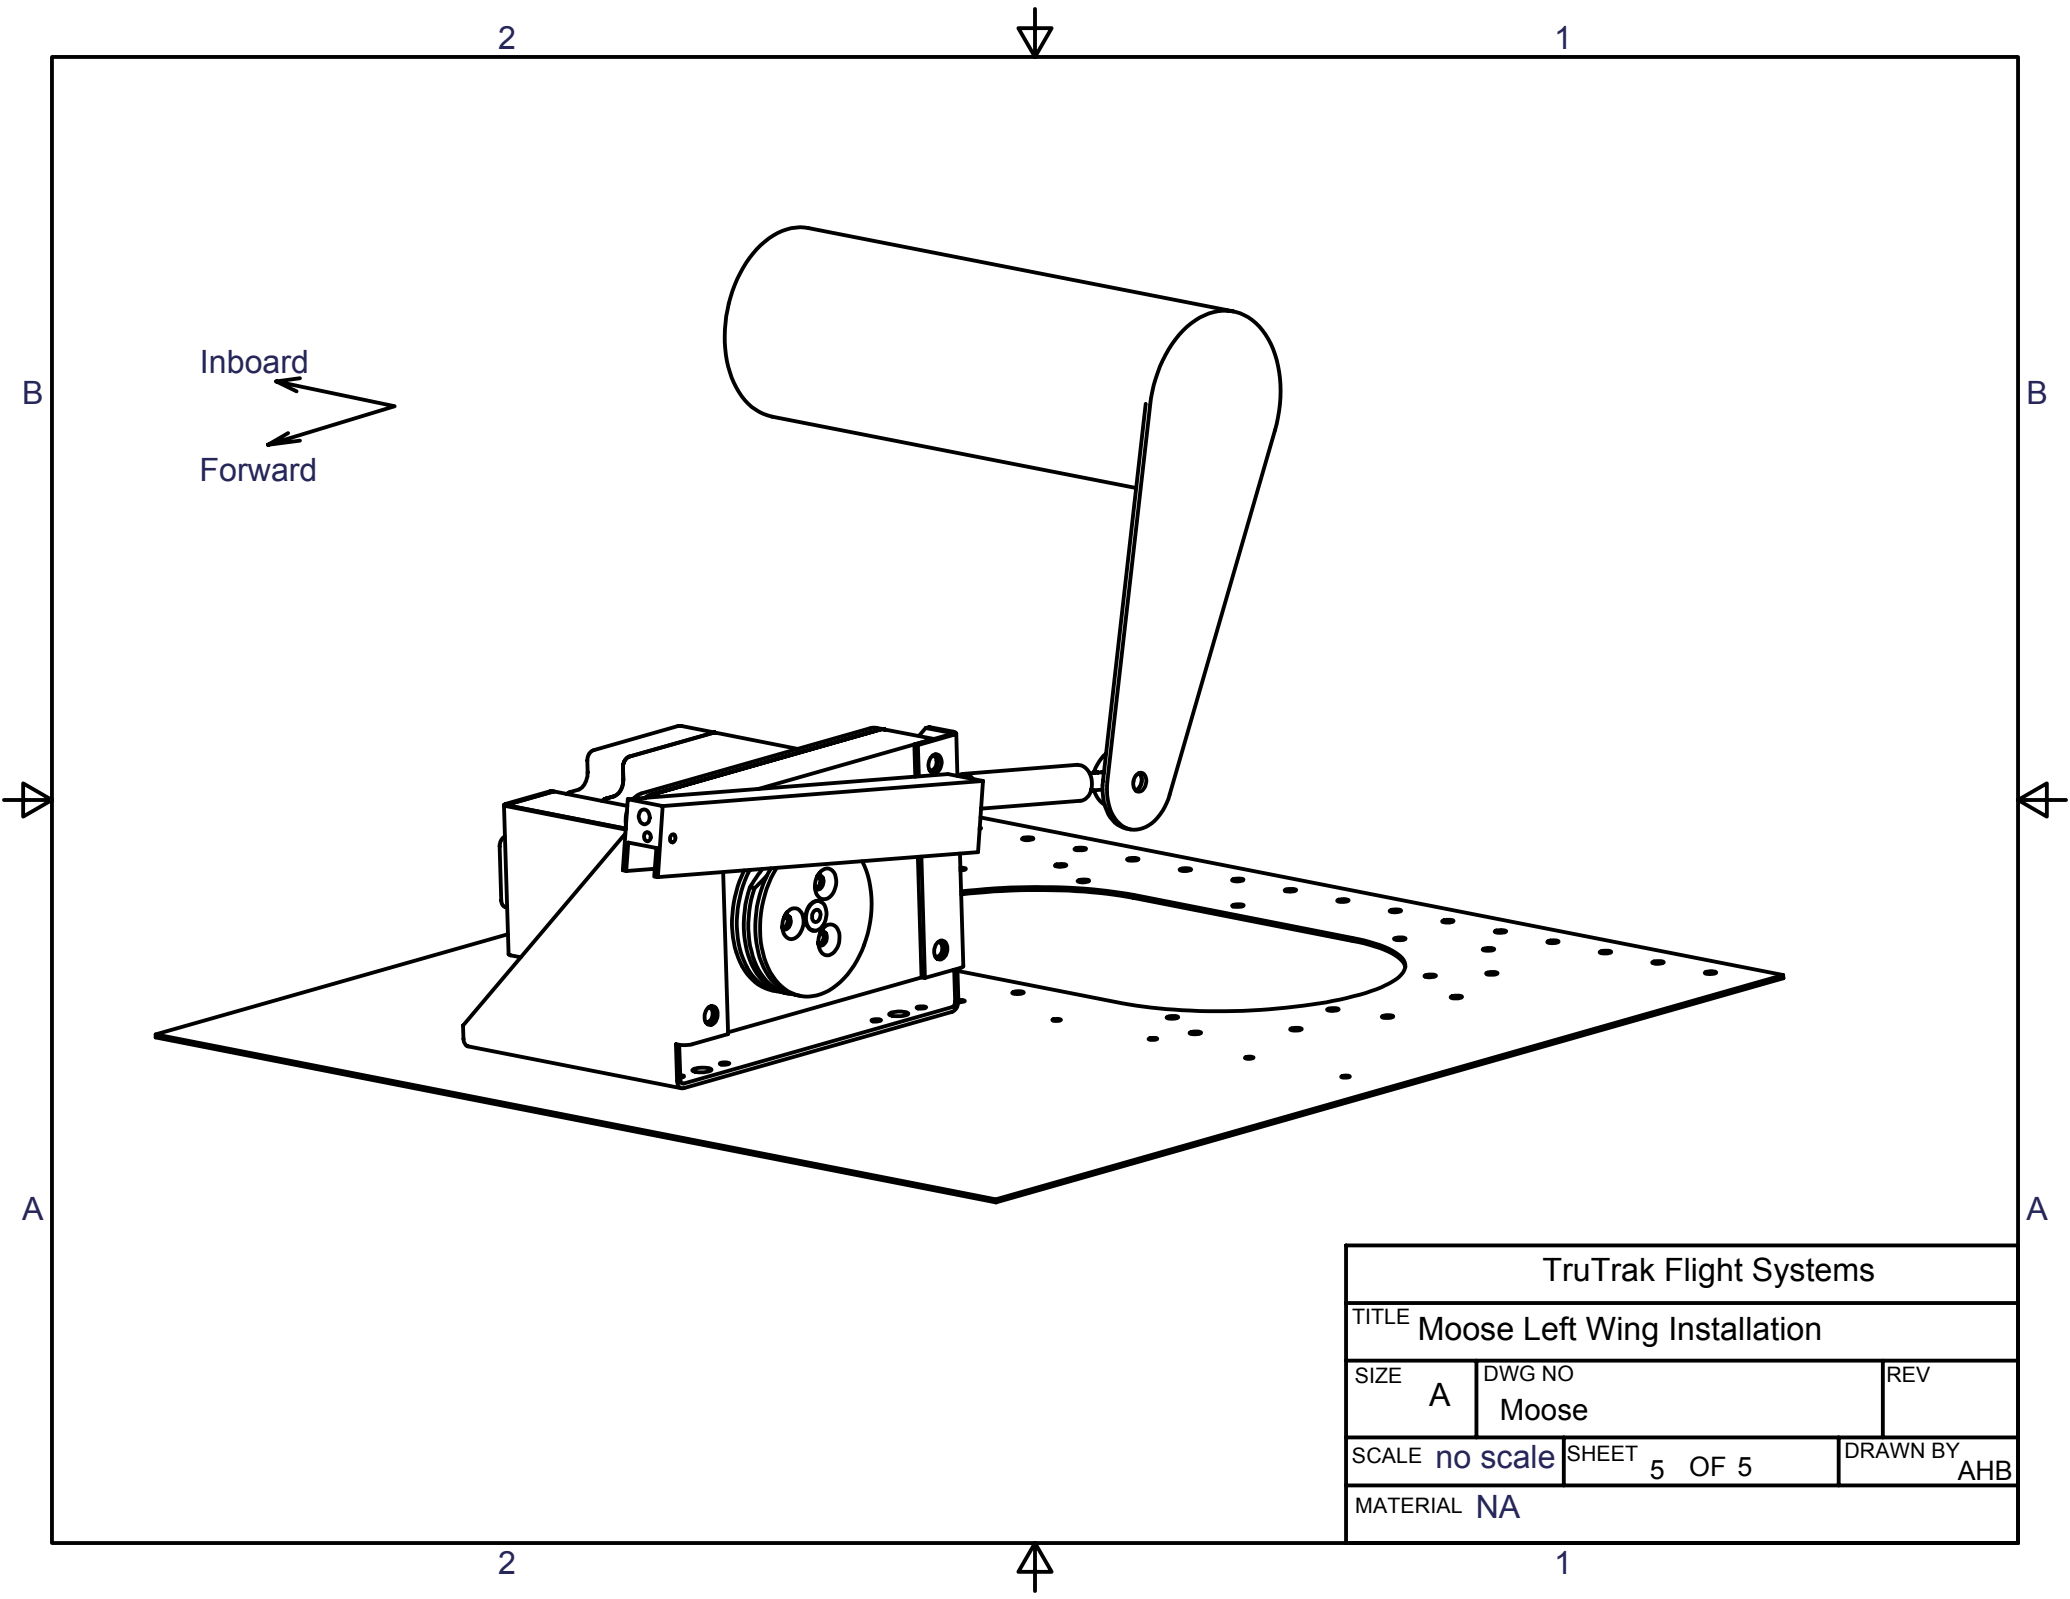

TruTrak Flight Systems			
TITLE Moose Left Wing Installation			
SIZE A	DWG NO Moose	REV	
SCALE none	SHEET 1 OF 5	DRAWN BY AHB	
MATERIAL NA			

TruTrak Flight Systems		
TITLE Moose Left Wing Installation		
SIZE A	DWG NO Moose	REV
SCALE 1" = 2"	SHEET 2 OF 5	DRAWN BY AHB
MATERIAL NA		

Bottom View

TruTrak Flight Systems		
TITLE Moose Left Wing Installation		
SIZE A	DWG NO Moose	REV
SCALE 1" = 2"	SHEET 3 OF 5	DRAWN BY AHB
MATERIAL NA		

2

1

B

B

A

A

2

1

TruTrak Flight Systems		
TITLE Moose Left Wing Installation		
SIZE A	DWG NO Moose	REV
SCALE 1" = 2"	SHEET 4 OF 5	DRAWN BY AHB
MATERIAL NA		

Inboard
 ↗
 ↘
 Forward

TruTrak Flight Systems			
TITLE Moose Left Wing Installation			
SIZE A	DWG NO Moose	REV	
SCALE no scale	SHEET 5 OF 5	DRAWN BY AHB	
MATERIAL NA			