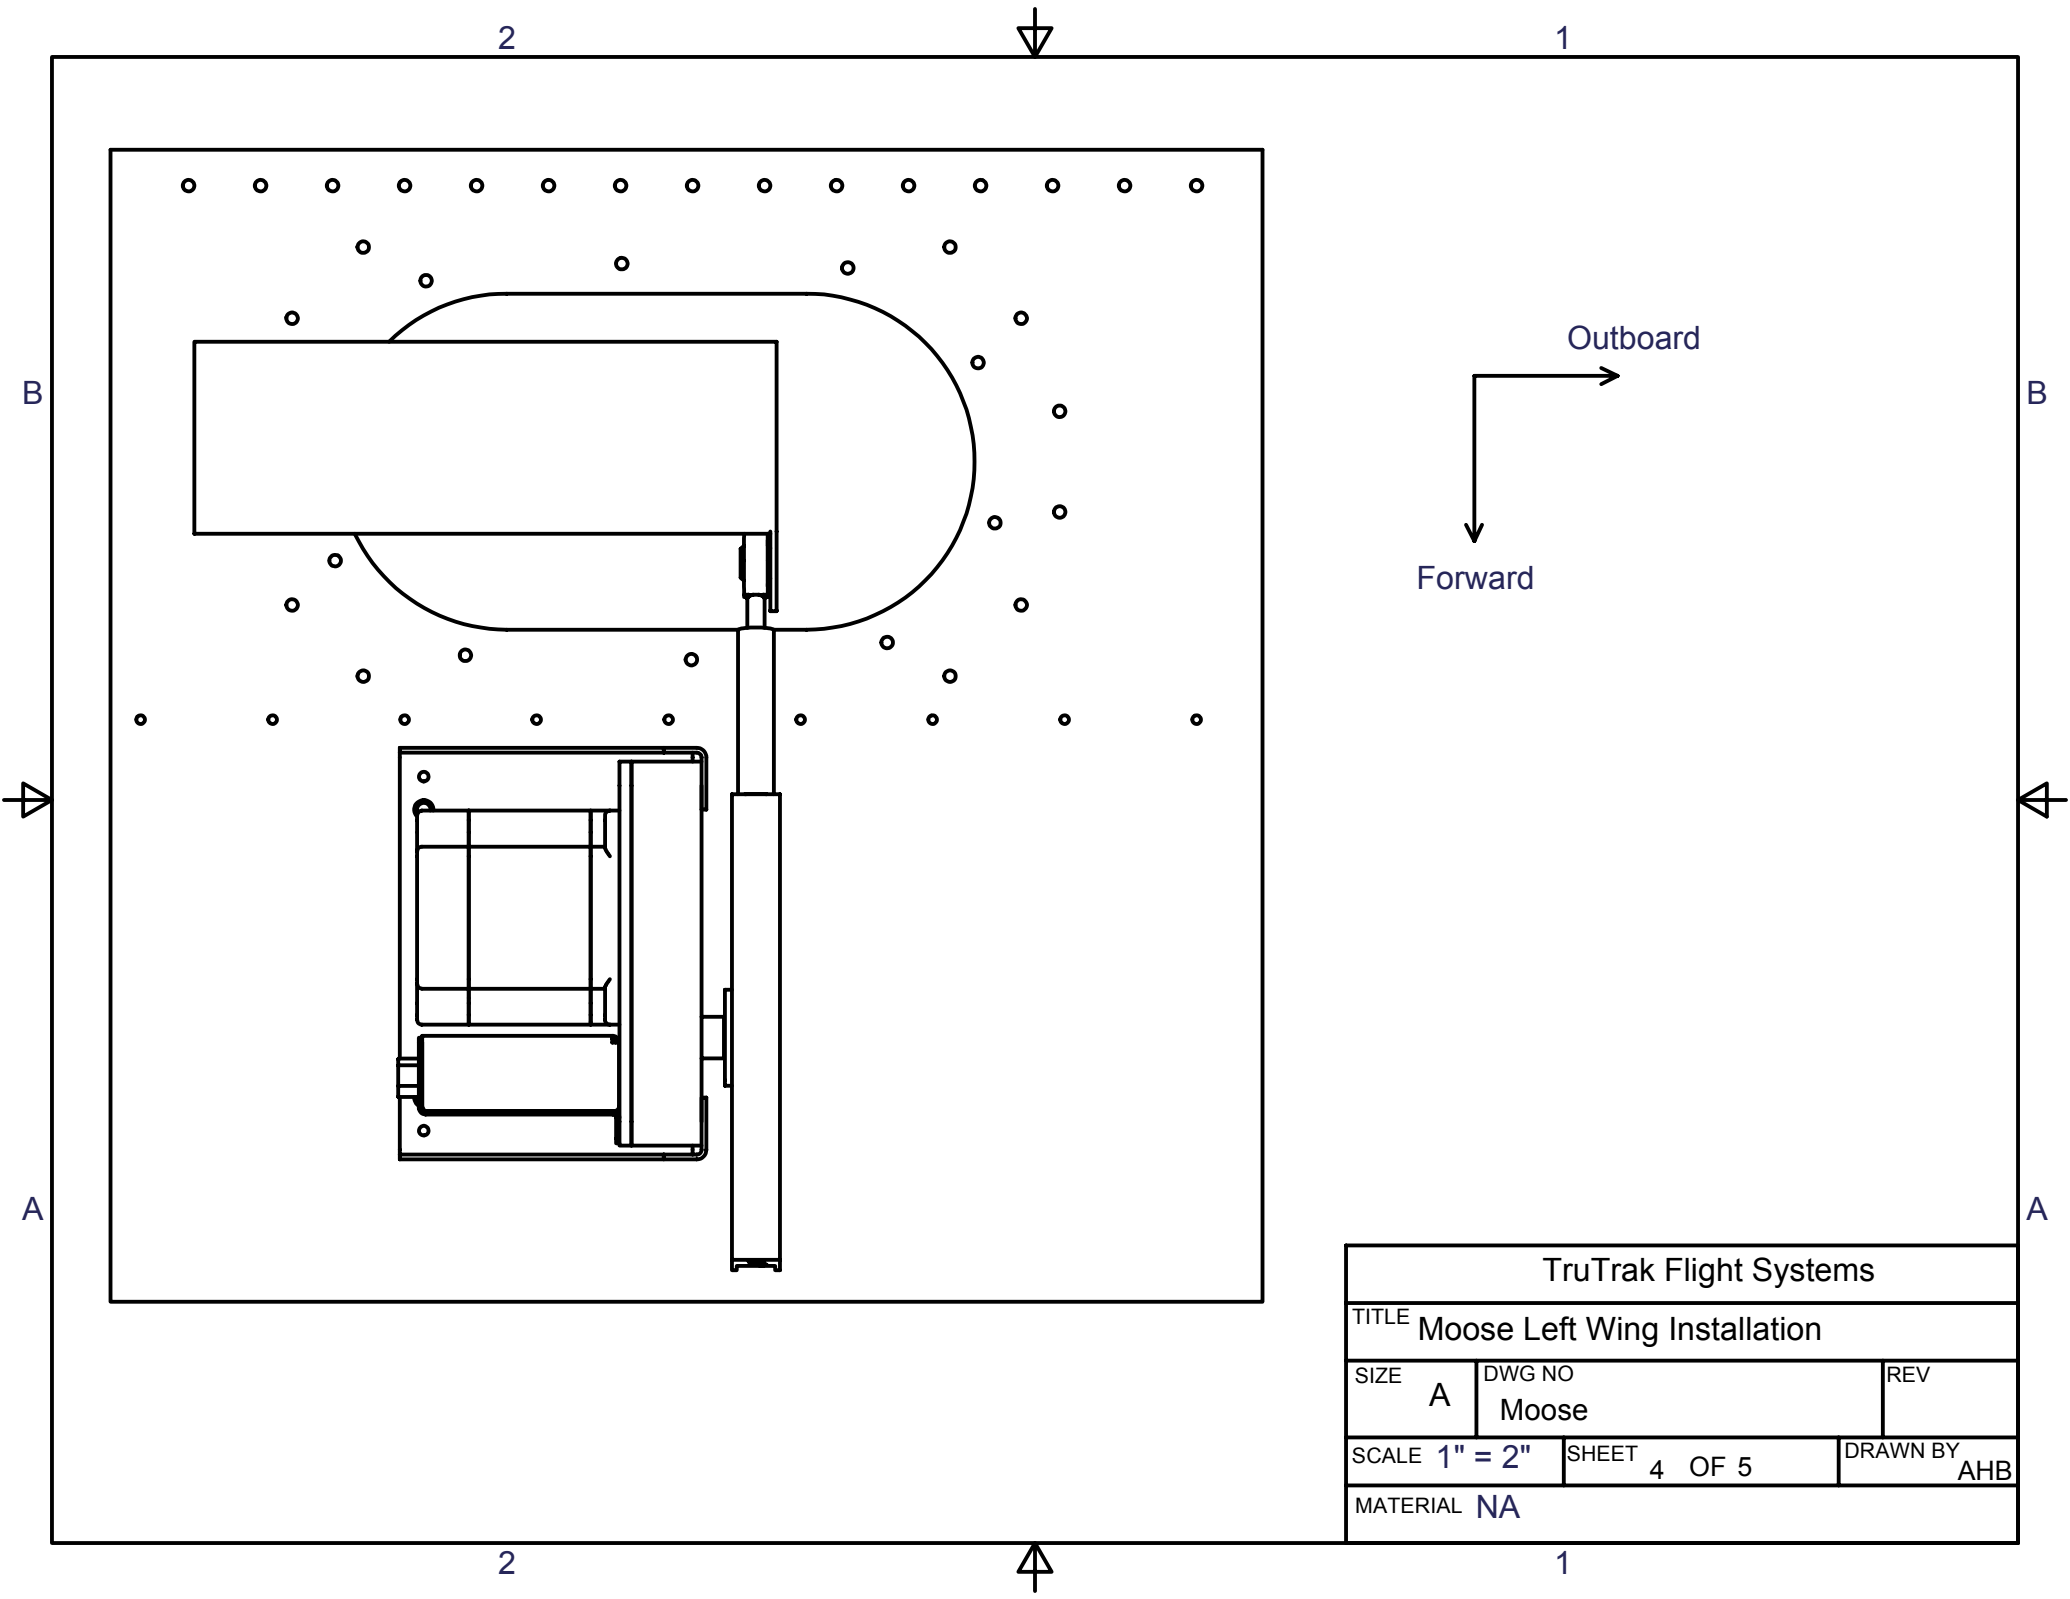

TruTrak Flight Systems			
TITLE Moose Left Wing Installation			
SIZE A	DWG NO Moose	REV	
SCALE none	SHEET 1 OF 5	DRAWN BY AHB	
MATERIAL NA			

TruTrak Flight Systems		
TITLE Moose Left Wing Installation		
SIZE A	DWG NO Moose	REV
SCALE 1" = 2"	SHEET 2 OF 5	DRAWN BY AHB
MATERIAL NA		

Bottom View

TruTrak Flight Systems		
TITLE Moose Left Wing Installation		
SIZE A	DWG NO Moose	REV
SCALE 1" = 2"	SHEET 3 OF 5	DRAWN BY AHB
MATERIAL NA		

2

1

B

B

A

A

2

1

TruTrak Flight Systems		
TITLE Moose Left Wing Installation		
SIZE A	DWG NO Moose	REV
SCALE 1" = 2"	SHEET 4 OF 5	DRAWN BY AHB
MATERIAL NA		

Inboard
 ↗
 ↘
 Forward

TruTrak Flight Systems			
TITLE Moose Left Wing Installation			
SIZE A	DWG NO Moose	REV	
SCALE no scale	SHEET 5 OF 5	DRAWN BY AHB	
MATERIAL NA			