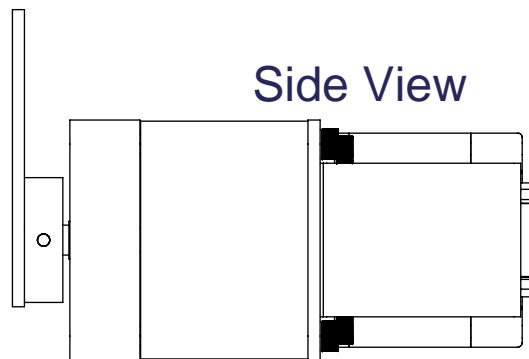

Top View

Side View

Front View

TruTrak Flight Systems			
TITLE High Torque Servo			
SIZE A	DWG NO DSX-HB	REV	
SCALE .5" = 1"	SHEET 1 OF 2	DRAWN BY AHB	
MATERIAL		TOLERANCE	

2

1

B

B

A

A

2

1

TruTrak Flight Systems			
TITLE <b>High Torque Servo</b>			
SIZE <b>A</b>	DWG NO <b>DSX-HB</b>	REV	
SCALE <b>1" = 1"</b>	SHEET <b>2</b> OF <b>2</b>	DRAWN BY <b>AHB</b>	
MATERIAL		TOLERANCE	