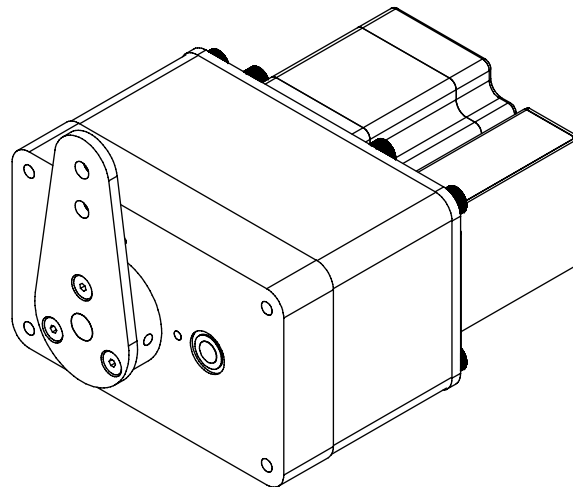

Top View

Side View

Front View

TruTrak Flight Systems			
TITLE High Torque Servo			
SIZE A	DWG NO DSX-HB	REV	
SCALE .5" = 1"	SHEET 1 OF 2	DRAWN BY AHB	
MATERIAL		TOLERANCE	

2

1

B

B

A

A

2

1

TruTrak Flight Systems			
TITLE <b>High Torque Servo</b>			
SIZE <b>A</b>	DWG NO <b>DSX-HB</b>	REV	
SCALE <b>1" = 1"</b>	SHEET <b>2</b> OF <b>2</b>	DRAWN BY <b>AHB</b>	
MATERIAL		TOLERANCE	