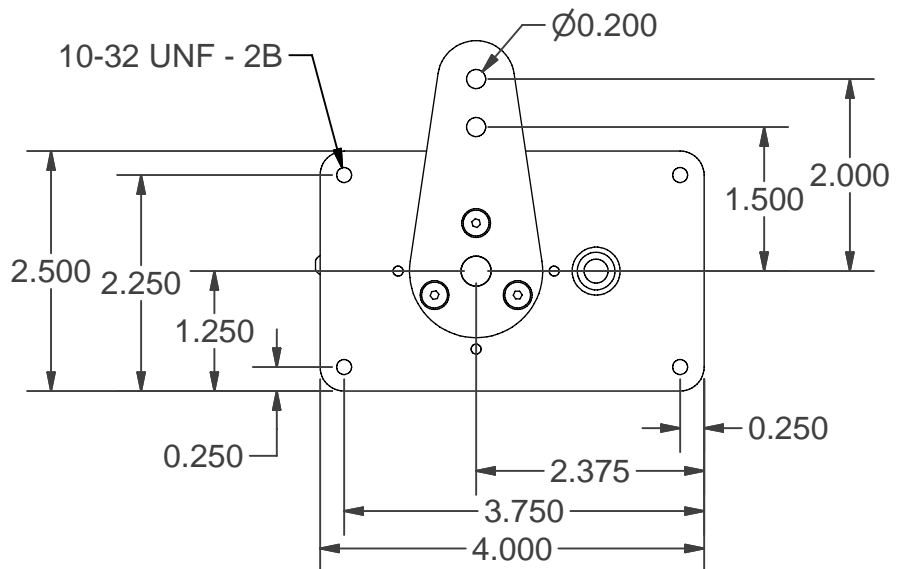

Top View

Side View

Front View

TruTrak Flight Systems			
TITLE High Torque Servo			
SIZE A	DWG NO DSX-HB	REV	
SCALE .5" = 1"	SHEET 1 OF 2	DRAWN BY AHB	
MATERIAL		TOLERANCE	

2

1

B

B

A

A

2

1

TruTrak Flight Systems			
TITLE <b>High Torque Servo</b>			
SIZE <b>A</b>	DWG NO <b>DSX-HB</b>	REV	
SCALE <b>1" = 1"</b>	SHEET <b>2</b> OF <b>2</b>	DRAWN BY <b>AHB</b>	
MATERIAL		TOLERANCE	