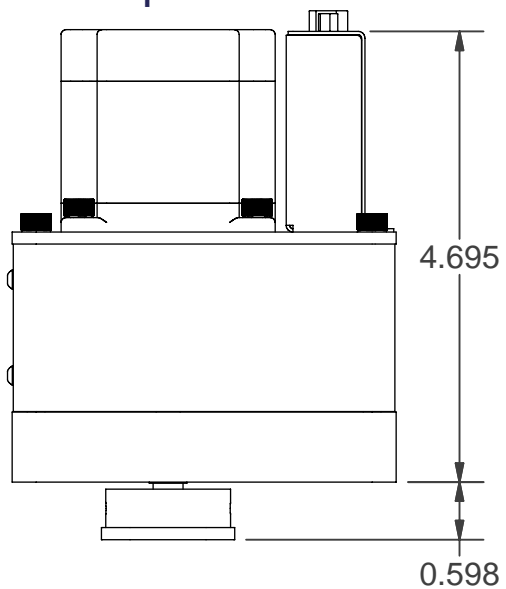

Top View

Side View

Front View

TruTrak Flight Systems			
TITLE High Torque Servo			
SIZE A	DWG NO DSX-HB	REV	
SCALE .5" = 1"	SHEET 1 OF 2	DRAWN BY AHB	
MATERIAL		TOLERANCE	

2

1

B

B

A

A

2

1

TruTrak Flight Systems			
TITLE <b>High Torque Servo</b>			
SIZE <b>A</b>	DWG NO <b>DSX-HB</b>	REV	
SCALE <b>1" = 1"</b>	SHEET <b>2</b> OF <b>2</b>	DRAWN BY <b>AHB</b>	
MATERIAL		TOLERANCE	