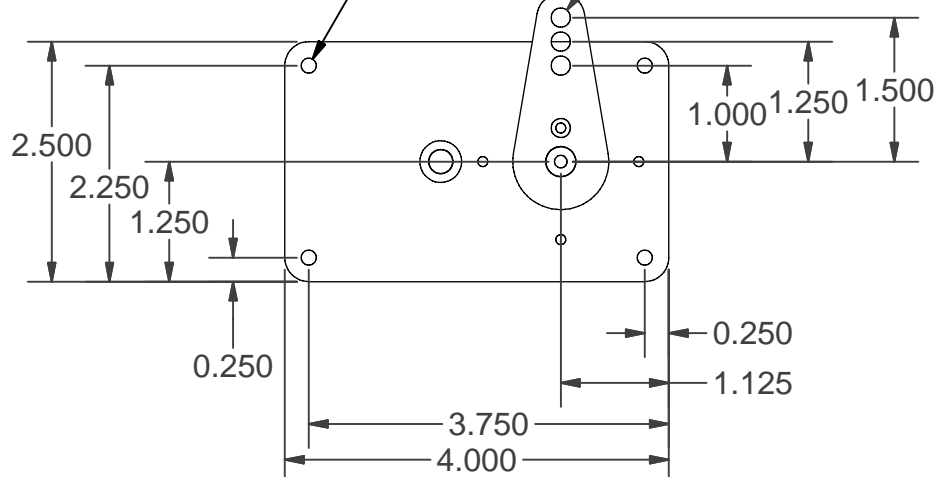

2

1

Top View

B

B

10-32 UNF - 2B

Ø0.200

Front View

Side View

A

A

2

1

TruTrak Flight Systems

TITLE C Servo

SIZE A

DWG NO DSX-C

REV

SCALE .5" = 1"

SHEET 1 OF 2

DRAWN BY AHB

MATERIAL

TOLERANCE

2

1

B

B

A

A

2

1

TruTrak Flight Systems			
TITLE C Servo			
SIZE A	DWG NO DSX-C	REV	
SCALE 1" = 1"	SHEET 2 OF 2	DRAWN BY AHB	
MATERIAL		TOLERANCE	