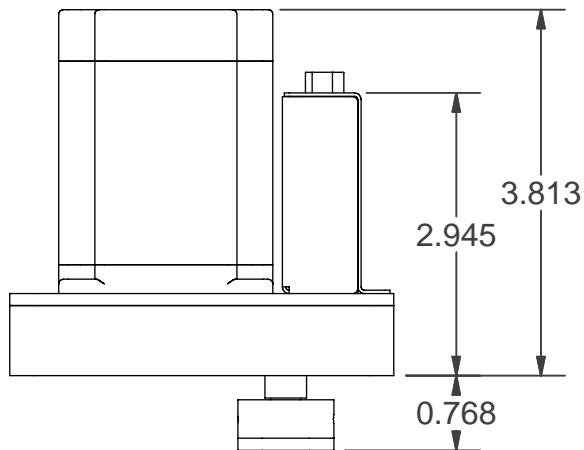

2

1

Top View

B

B

10-32 UNF - 2B

Ø0.200

Front View

Side View

A

A

2

1

TruTrak Flight Systems

TITLE C Servo

SIZE A

DWG NO DSX-C

REV

SCALE .5" = 1"

SHEET 1 OF 2

DRAWN BY AHB

MATERIAL

TOLERANCE

2

1

B

B

A

A

2

1

TruTrak Flight Systems			
TITLE C Servo			
SIZE A	DWG NO DSX-C	REV	
SCALE 1" = 1"	SHEET 2 OF 2	DRAWN BY AHB	
MATERIAL		TOLERANCE	