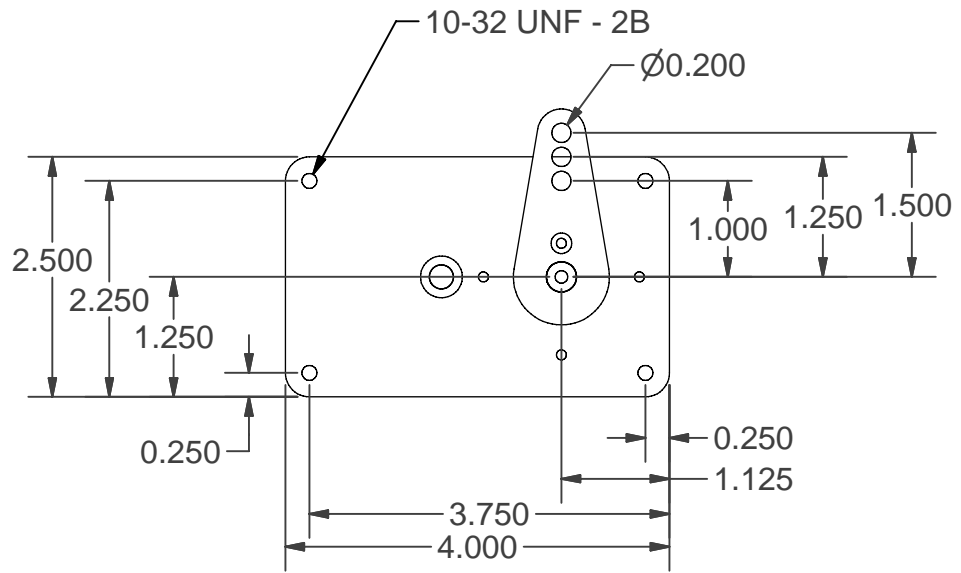

2
Top View

Front View

Side View

TruTrak Flight Systems			
TITLE B Servo			
SIZE A	DWG NO DSX-B	REV	
SCALE .5" = 1"	SHEET 1 OF 2	DRAWN BY AHB	
MATERIAL		TOLERANCE	

2

1

B

B

A

A

2

1

TruTrak Flight Systems			
TITLE B Servo			
SIZE A	DWG NO DSX-B	REV	
SCALE 1" = 1"	SHEET 2 OF 2	DRAWN BY AHB	
MATERIAL		TOLERANCE	