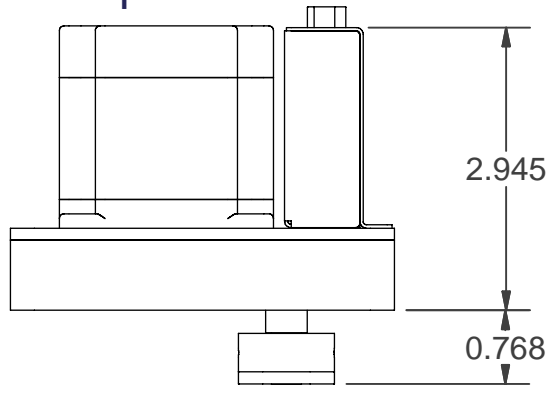

2
Top View

Front View

Side View

TruTrak Flight Systems			
TITLE B Servo			
SIZE A	DWG NO DSX-B	REV	
SCALE .5" = 1"	SHEET 1 OF 2	DRAWN BY AHB	
MATERIAL		TOLERANCE	

2

1

B

B

A

A

2

1

TruTrak Flight Systems			
TITLE B Servo			
SIZE A	DWG NO DSX-B	REV	
SCALE 1" = 1"	SHEET 2 OF 2	DRAWN BY AHB	
MATERIAL		TOLERANCE	