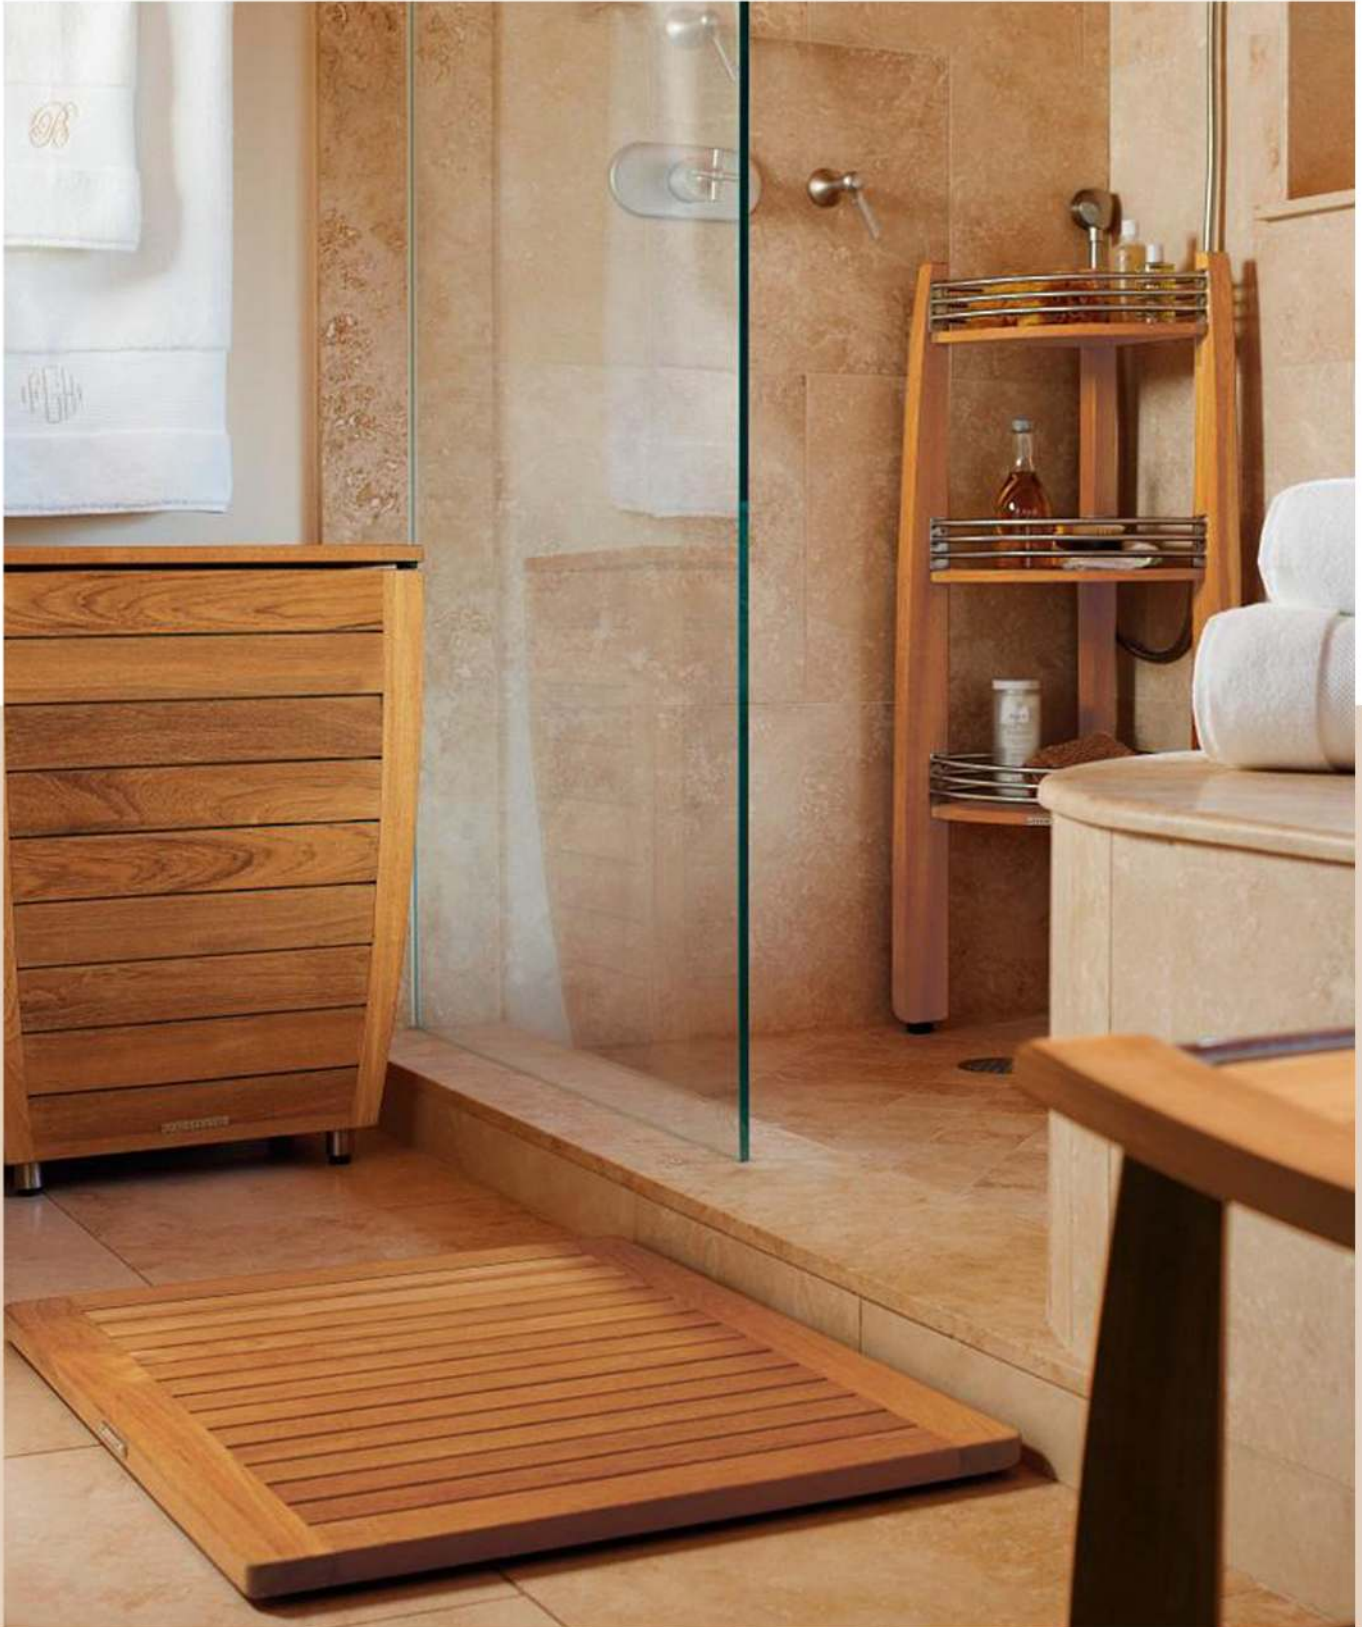

ALA TEAK

If its made in teak, we make it look good