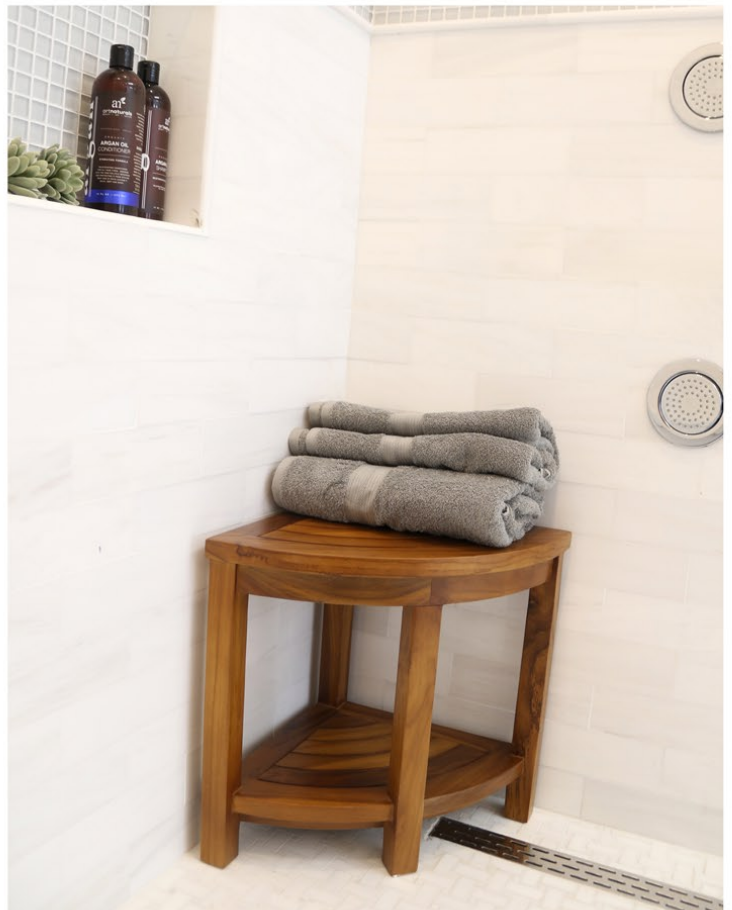

ⓧ 20" x 16" x 13" inches

ⓧ Sustainably Harvested 100% Solid Teak Wood Shower Bench Stool Fully Assembled

ⓧ All Stainless Steel Non-Corroding Hardware

ⓧ Naturally Water Resistant & Durable (Indoor or Outdoor Use)

ⓧ Superior Design

ⓧ Built with extra thick Grade A quality teak to last for generations

SKU: 23

TEAK CORNER SHOWER STOOL WITH SHELF

- 18" x 15" x 15" inches
- No Assemble Needed
- SOLID TEAK Natural water resistance with rich brown stain
- Sustainably Harvested 100% Solid Teak Wood Shower Bench
- All Stainless Steel Non-Corroding Hardware
- Built with extra thick Grade A quality teak to last for generations

SKU: 104

TEAK CORNER SHOWER STOOL

- 18" x 15" x 15" inches
- No Assemble Needed
- %100 Teak Wood
- SOLID TEAK Natural water resistance with rich brown stain
- Sustainably Harvested 100% Solid Teak Wood Shower Bench
- All Stainless Steel Non-Corroding Hardware
- Built with extra thick Grade A quality teak to last for generations

SKU: 160

TEAK CORNER SHELF STORAGE

- 13" x 13" x 33" inches
- 100% teakwood
- Sustainably Harvested 100% Solid Teak Wood Shower Bench
- Fully Assembled. No Assemble needed
- Naturally Water Resistant & Durable (Indoor or Outdoor Use)
- Superior Design Brown Colo