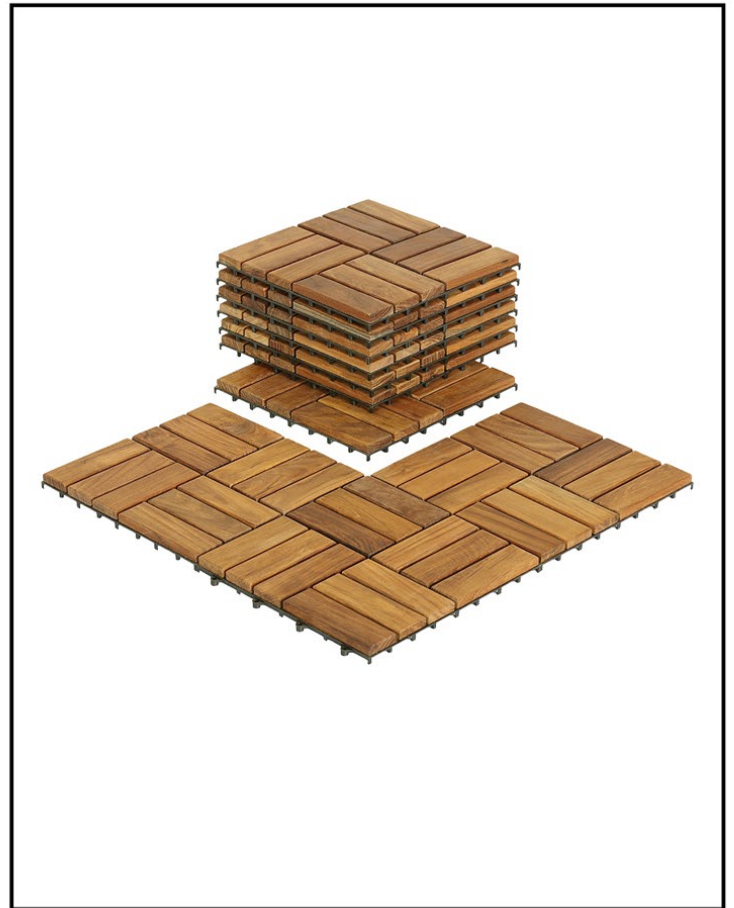

SOLID TEAK WOOD INTERLOCKING FLOORING TILES (PACK OF 10),

- 12" x 12" inches
- Teak Wood
- Genuine solid Teak wood (Tectona Grandis)
- Great for indoor or outdoor application
  No tools required for installation
- 10 Piece Set - enough to cover 10 square feet
- Easy DIY installation even over slightly uneven surfaces

SKU: TILE 1