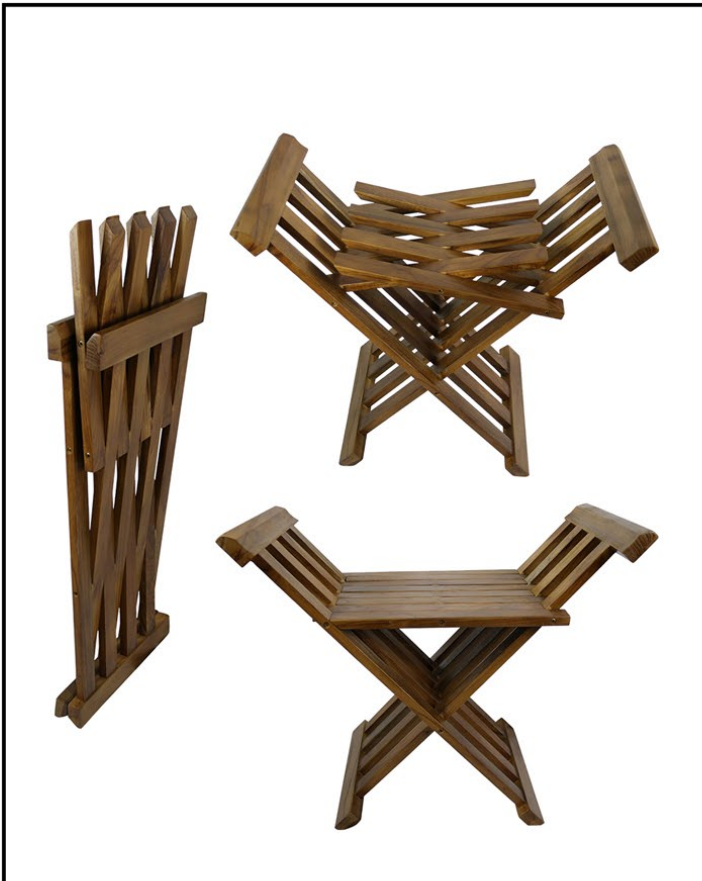

SUPERIOR DESIGN BROWN COLOR

- 27" x 22" x 16" inches
- Sustainably Harvested 100% Solid Teak Wood Indoor Outdoor Bath Shower Spa Seat
- 14" x 12.5" inches Seat Part - Genuine Teak Wood is naturally mold and mildew resistant
- Galvanized stainless steel corrosion resistant hardware. Indoor outdoor deep penetrating stain for water, mold, mildew, fungus and sunlight resistance.
- Naturally Water Resistant & Durable (Indoor or Outdoor Use)

SKU: X FOLDING