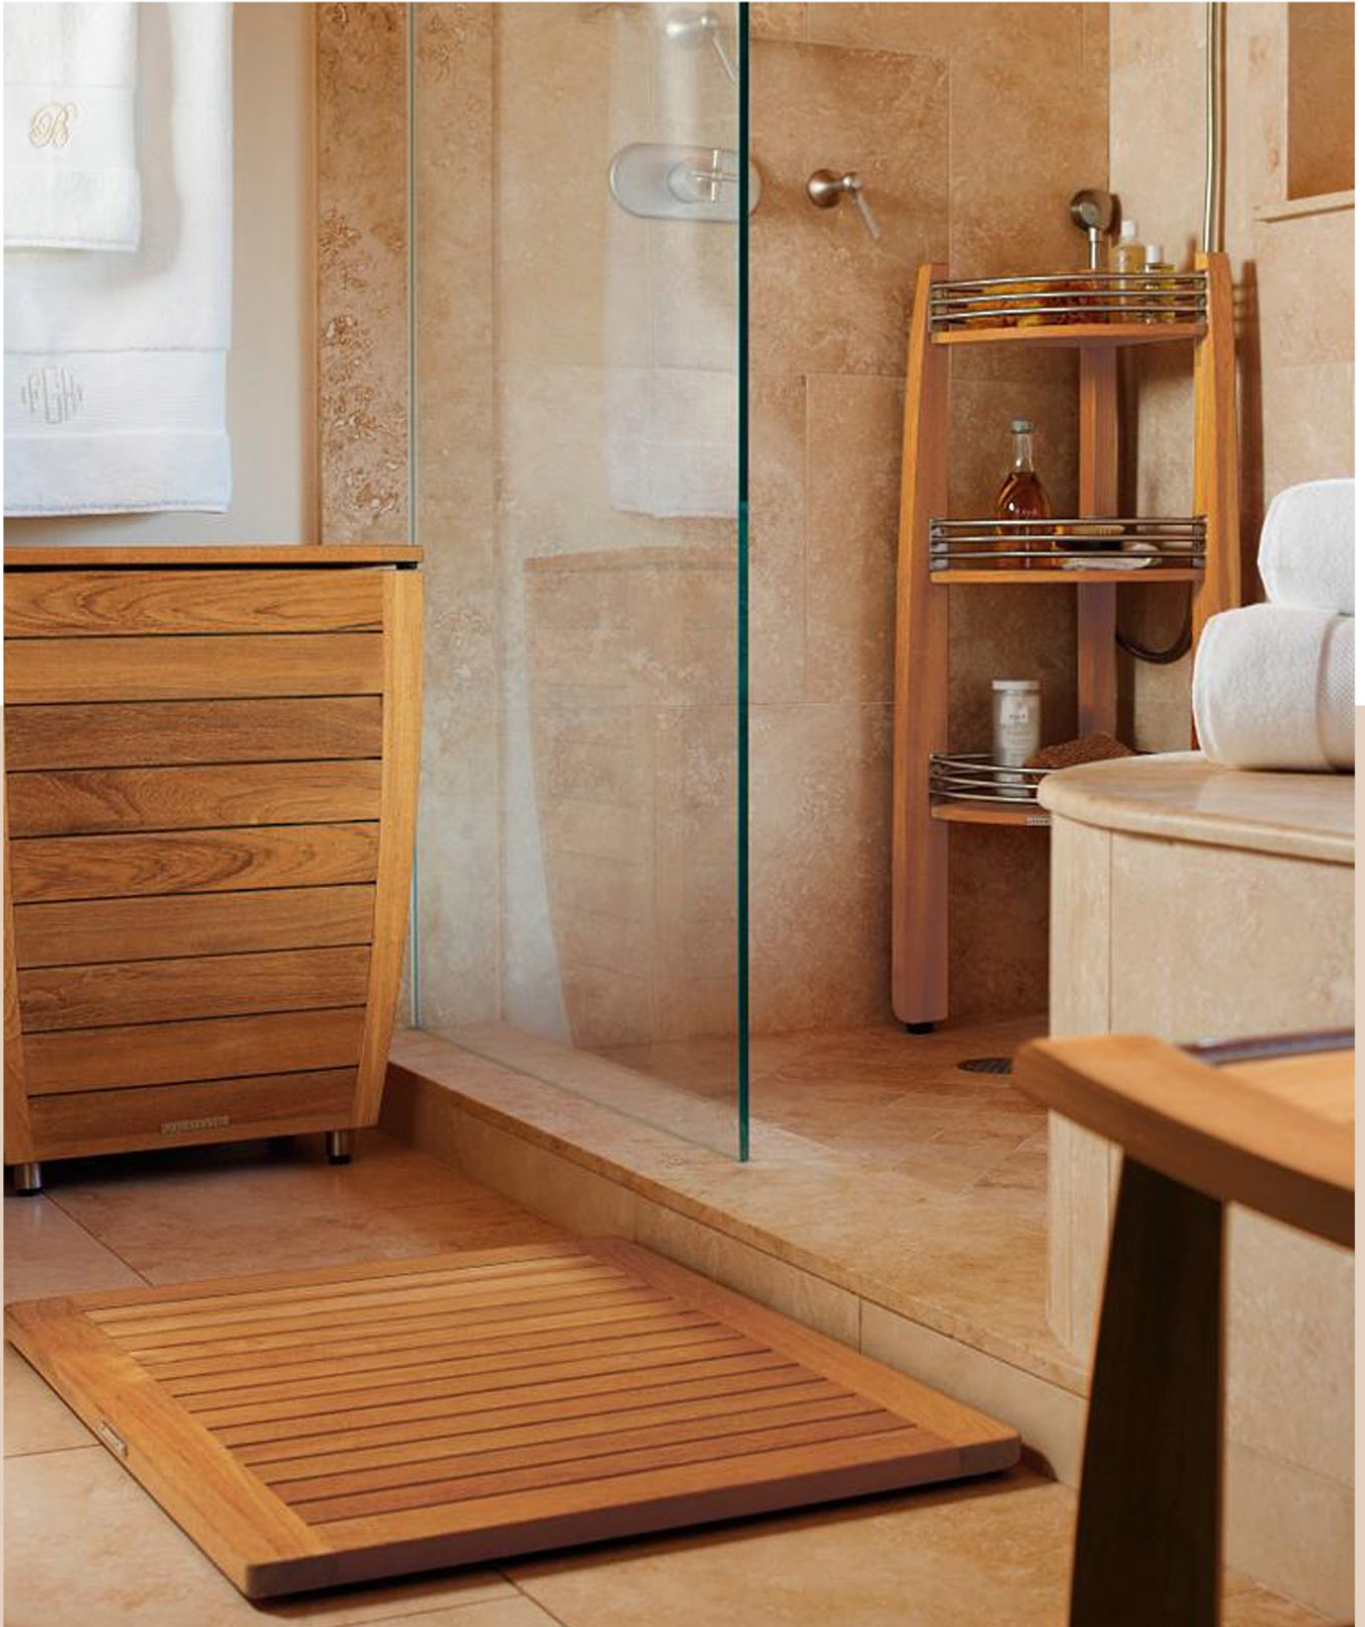

ALA TEAK

if it's made in teak, we make it look good