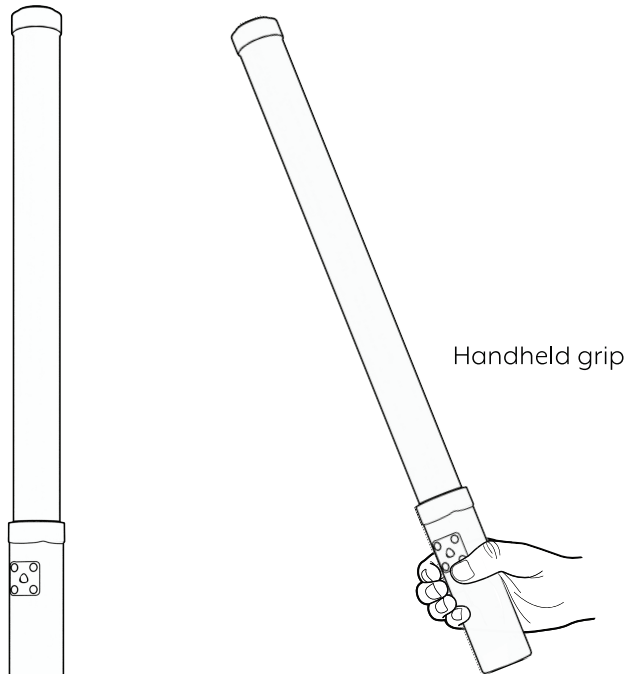

HOW TO USE

With 1/4" Thread for Tripod mount
(Tripod not included)

FEATURES:

- Handheld RGB Light
- Dimmable with touch adjust mode
- 9 lighting modes
- 12 levels of brightness + stepless (long press +/-).
- Built in 3.7v/2000mah Rechargeable lithium battery
- USB type C charging port, supports full power
- 1/4 inch standard tripod allows the light to be mounted on a tripod
- Remote Control Included RGB
- Includes:
  1 x RGB light wand, 1 x USB type C charging cable, 1 x lanyard, 1 x manual.

SPECIFICATIONS:

- Built in 3.7v/2000mah lithium battery
- LED beads quantity: 200pcs regular + 41pcs RGB
- 30 RGB modes
- Lasts up to: 2H
- RGB colors: 9
- Power: 10W
- 12 levels of brightness + stepless (long press +/-)
- Discharge current 900A (maximum)
- Battery over protection voltage: 3.0V

Please read and follow these instructions.

Disclaimer:

LIMITED One (1) Year Limited Warranty

S. Bower Inc.™ One (1) Year Limited Warranty: This warranty gives you specific legal rights and you may have other rights which vary from state to state.

The S. Bower Inc.™ Limited Warranty is a voluntary manufacturer's warranty provided to the consumer. This warranty provides rights separate to rights provided by consumer law, including but not limited to those relating to non-conforming goods. S. Bower Inc.™ One-Year Limited Warranty benefits are in addition to, and not instead of, rights provided by consumer law and it does not exclude, limit or suspend a buyer's rights arising from consumer law. Consumers have the right to choose whether to claim service under the S. Bower Inc.™ One-Year Limited Warranty or under their consumer law rights. The S. Bower Inc.™ One-Year Limited Warranty terms and conditions shall not apply to consumer law claims, contact your local consumer organization.

Please note: All claims made under the S. Bower Inc.™ One-Year Limited Warranty will be governed by the terms set out in this warranty document.