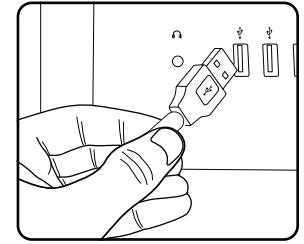

1. When the lamp is off, press the on/off key briefly, turn on the light, and then press the on/off key once to turn off the lamp. The lamp memory function of this product is related. The state of the last time the lamp is turned on every time the lamp is turned on

2. Press **M** key for a short time, and the light will switch between mode. In the light still mode, press the + / - key to adjust the brightness, and press the + / - key in the flash light mode to adjust the flash speed, split speed, medium, slow, and 3 levels adjustment

3. Press **S** key briefly, light switch to RGB mode, press **S** key briefly, light mode is switched. When light is in static mode, press + / - key to adjust brightness. In dynamic mode, press + / - key to adjust dynamic speed.