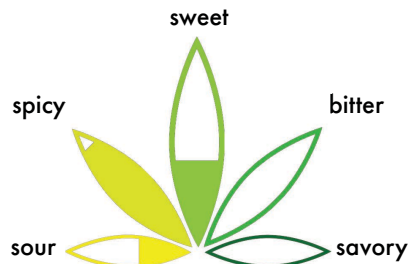

FLAVOR

EFFECTS