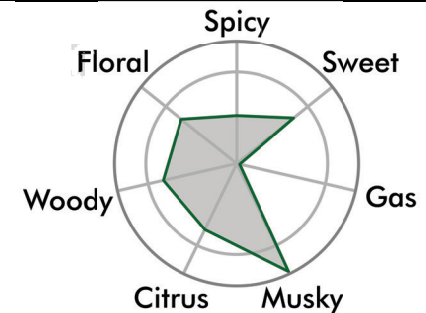

Purple Punch

LOT #: HUM505

ANALYZED ON: 12/12/2022

PURPLE PUNCH

ABSTRAX
METABOLITE FINGERPRINT

Product Type: Terpenes

Mood Orientation: Indica

Total Aroma Concentration: 100.0%

FLAVOR

EFFECTS

MAJOR TERPENES

AROMA MAP

AROMA COMPOUNDS

Total aroma compounds detected.