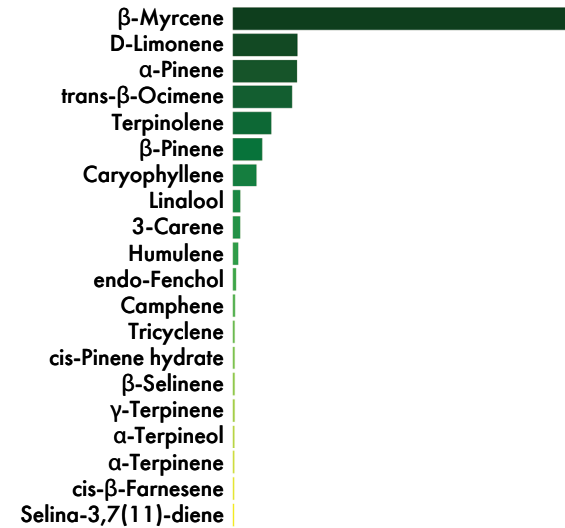

Purple Punch

LOT #: HUM505

ANALYZED ON: 12/12/2022

PURPLE PUNCH

ABSTRAX
METABOLITE FINGERPRINT

Product Type: Terpenes

Mood Orientation: Indica

Total Aroma Concentration: 100.0%

FLAVOR

EFFECTS

MAJOR TERPENES

AROMA MAP

AROMA COMPOUNDS

Total aroma compounds detected.