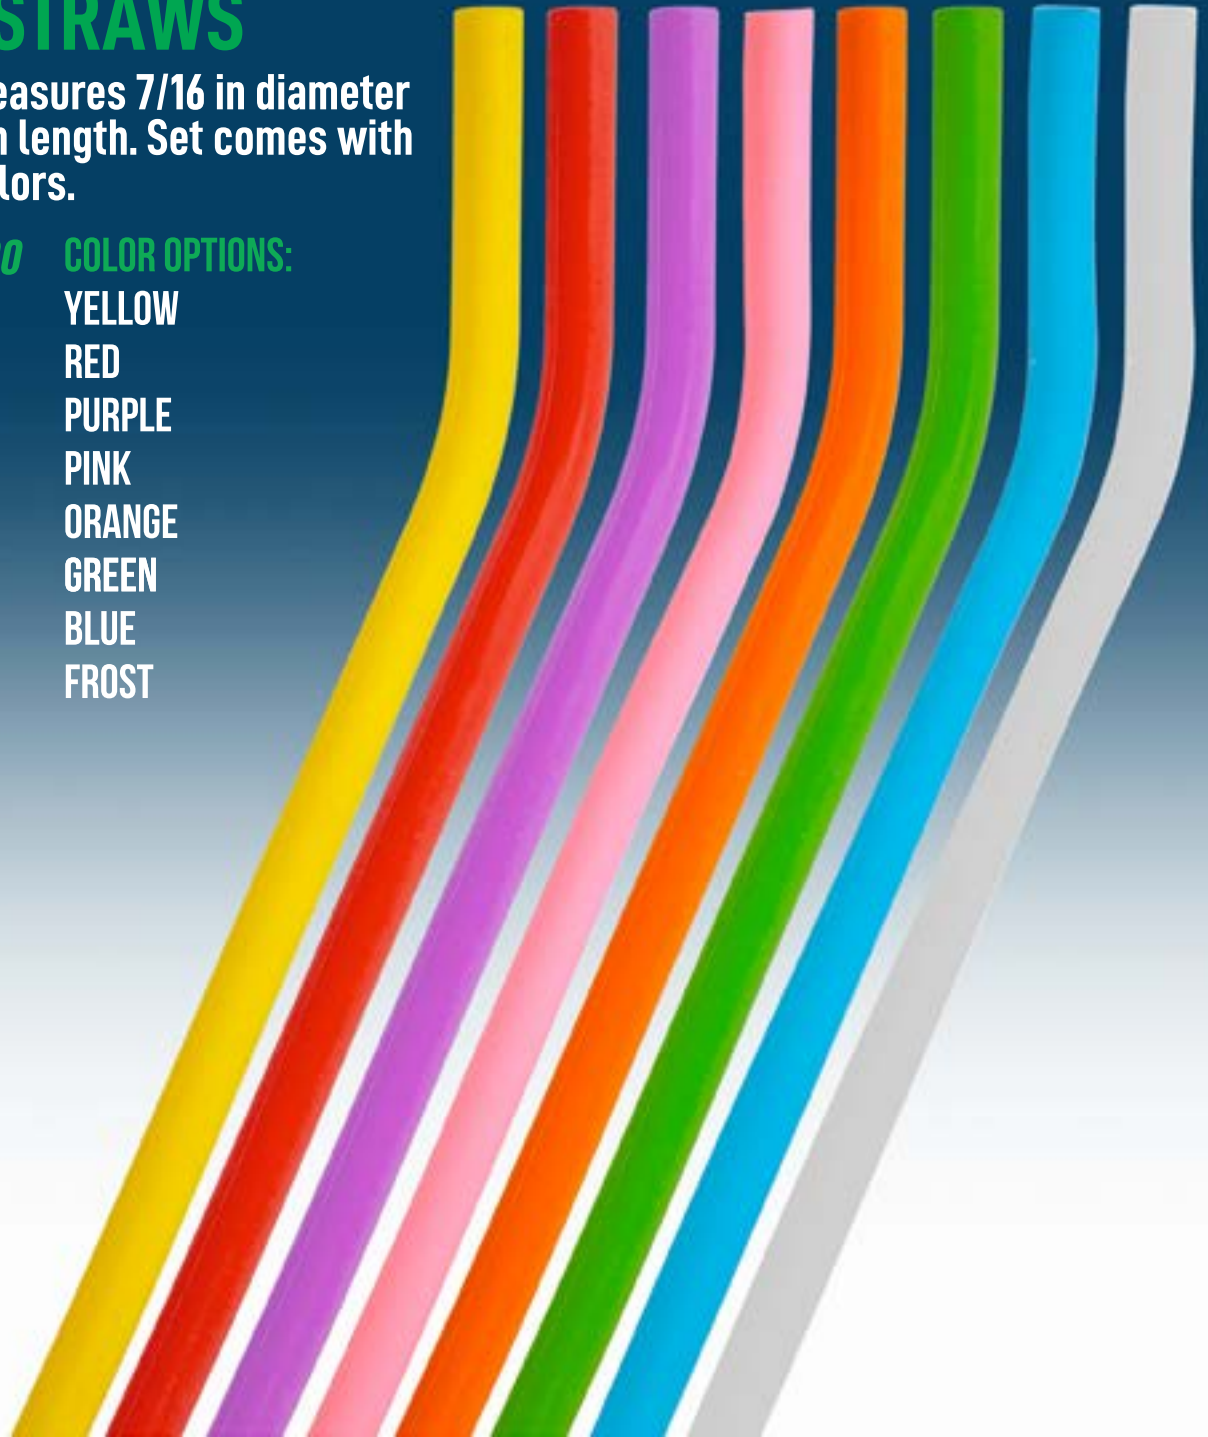

SILICONE STRAWS

Silicone straw measures 7/16 in diameter and is 10 inches in length. Set comes with 1 each of the 8 colors.

SET PRICE | **\$15.00** COLOR OPTIONS:

- YELLOW
- RED
- PURPLE
- PINK
- ORANGE
- GREEN
- BLUE
- FROST