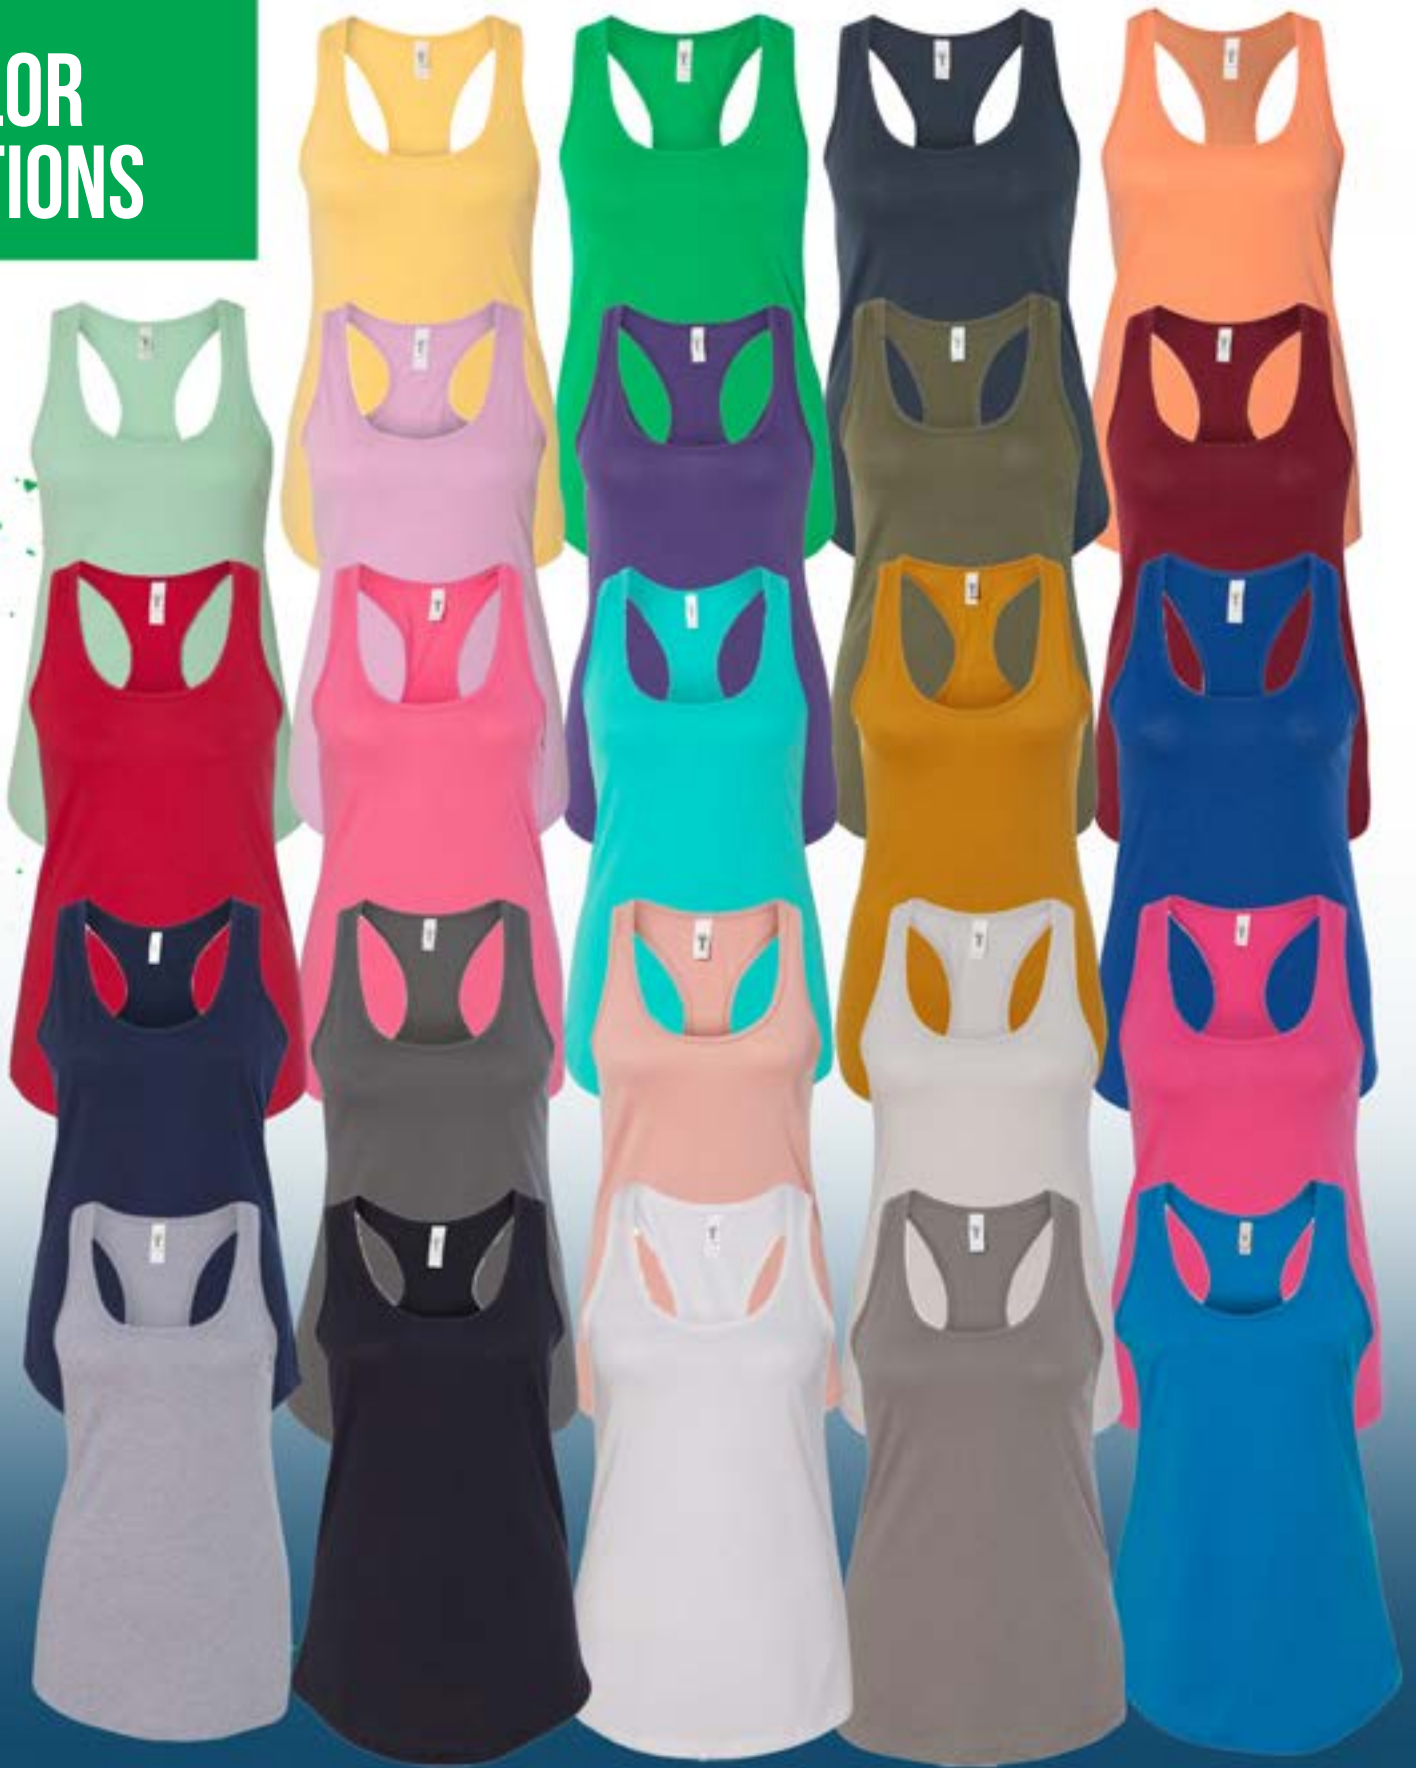

25 COLOR OPTIONS