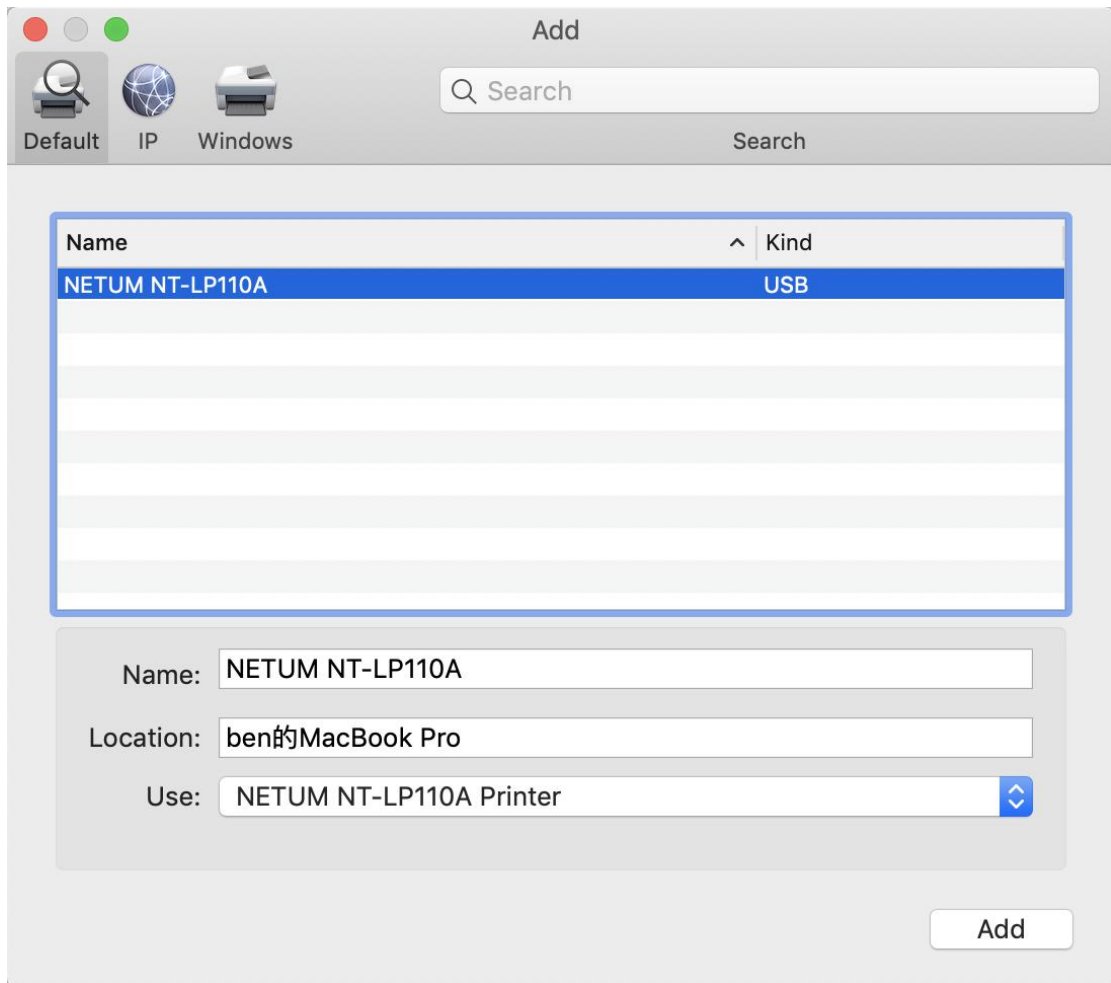

How to install NETUMPrinter driver

1. Double click the NETUM NT-LP110A.dmg

2. Double click NETUMPrinter_V1.1.0_signed .pkg to install the driver.

1、 Open Installation Guide

2、 Open and Install Driver

How to install
NETUMPrinter driver.pdf

ATTENTION: Before installation please ensure the printer is connected and turned on.

4. Click "continue" button.

5. click "Install"

6. Use Touch ID or Enter your password.

7. Click "Close" to finish.

8. Open "System Preferences", and click "Printers and Scanners".

9. click "+" to add a new printer.

10. Turn on your printer, and choose "NETUM NT-LP110A", select "Select Software" under "Use"

drop down menu.

11. Input "NETUM", and choose "NETUM NT-LP110A Printer"

12. Click "Add"

13. Use Touch ID or enter your password.

14. Finish.

How to change the setting of the printer, and how to define label size (Preview)

1. Open a PDF file (any document file is ok), Select "File" --> "Print".