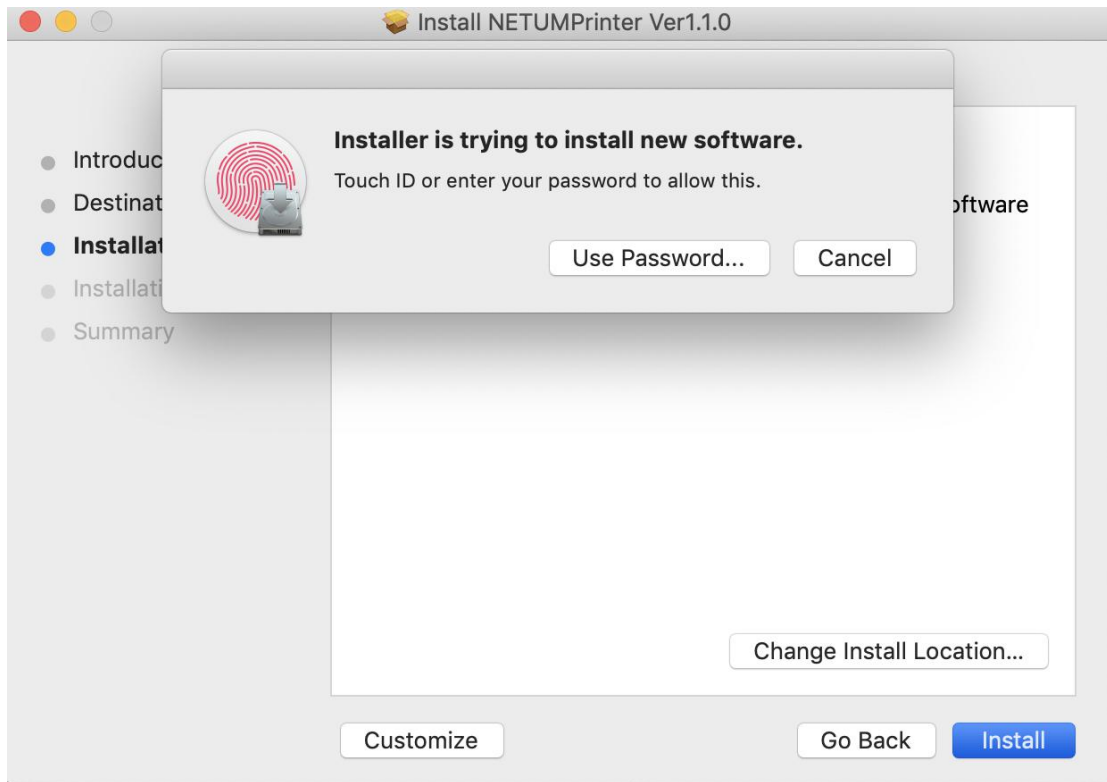

How to install NETUMPrinter driver

1. Double click the NETUM NT-LP110A.dmg

2. Double click NETUMPrinter_V1.1.0_signed .pkg to install the driver.

1、 Open Installation Guide

2、 Open and Install Driver

How to install
NETUMPrinter driver.pdf

3.3 Input your “Password” of your Mac. Then click “Modify Settings” .

NOTE: If your Mac does not have a password, then click “Modify Settings” .

3.4. Click “Open”, then you can continue to install the driver.

ATTENTION: Before installation please ensure the printer is connected and turned on.

4. Click "continue" button.

5. click "Install"

6. Use Touch ID or Enter your password.

7. Click "Close" to finish.

8. Open "System Preferences", and click "Printers and Scanners".

9. click "+" to add a new printer.

10. Turn on your printer, and choose "NETUM NT-LP110A", select "Select Software" under "Use"

drop down menu.

11. Input "NETUM", and choose "NETUM NT-LP110A Printer"

12. Click "Add"