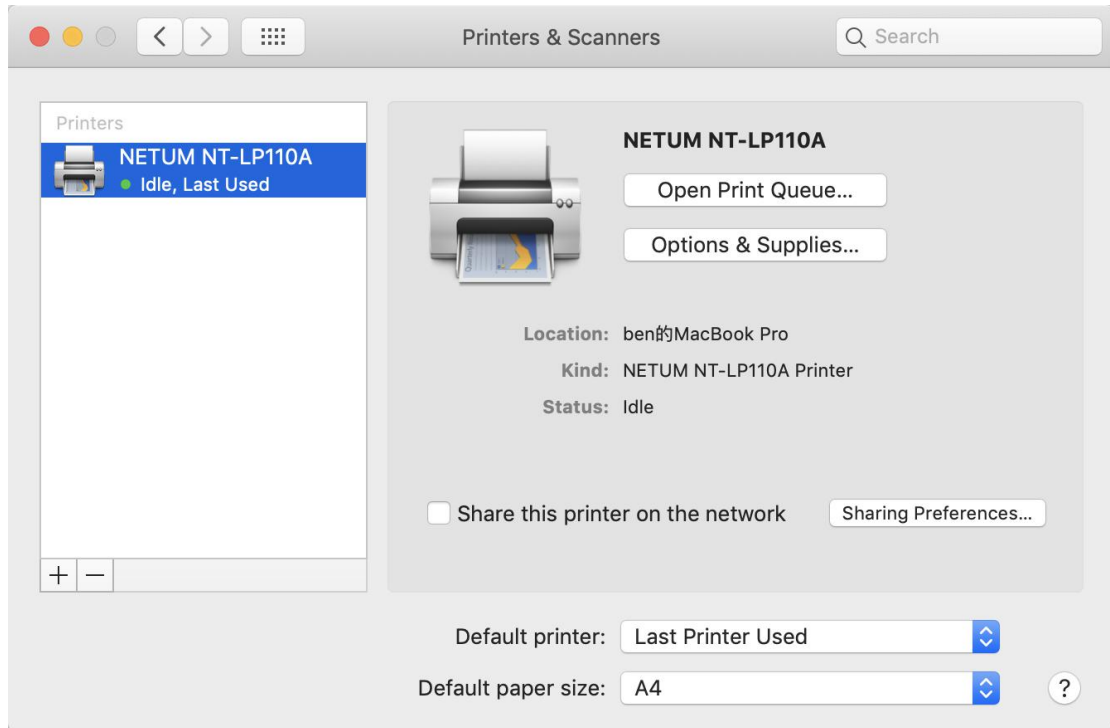

How to change the setting of the printer, and how to define label size (Preview)

1. Open a PDF file (any document file is ok), Select "File" --> "Print".