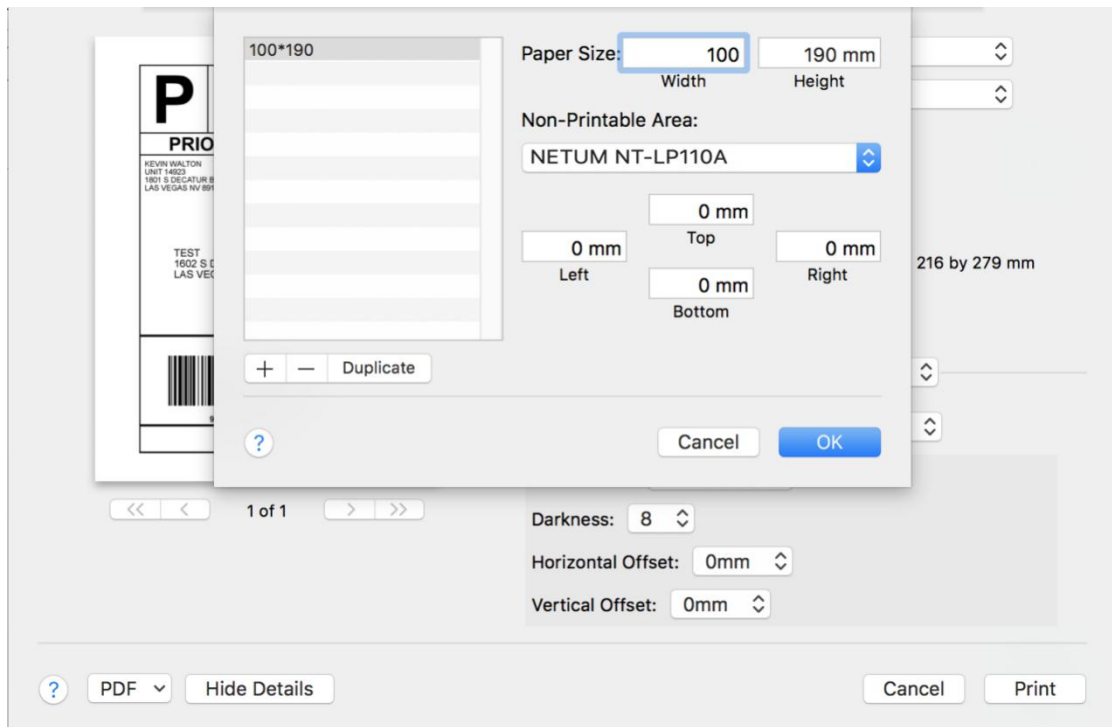

13. Use Touch ID or enter your password.

14. Finish.

How to change the setting of the printer, and how to define label size (Preview)

1. Open a PDF file (any document file is ok), Select "File" --> "Print".

2. Choose "Manage Custom Sizes" under "Paper Size" drop down menu.

2. Click “+” to define a new label size, click “OK” to save.

3. You can select the new Label “100*190” now.

4. Select “Printer Features”, then you can change the setting of printer, for example: Speed, Darkness..

Printer: NETUM NT-LP110A

Presets: Default Settings

Copies: 1

Pages: All

Paper Size: 100 by 190 mm

Orientation: Portrait

Feature Sets: Page Options

Print Speed: 4.00 in/sec