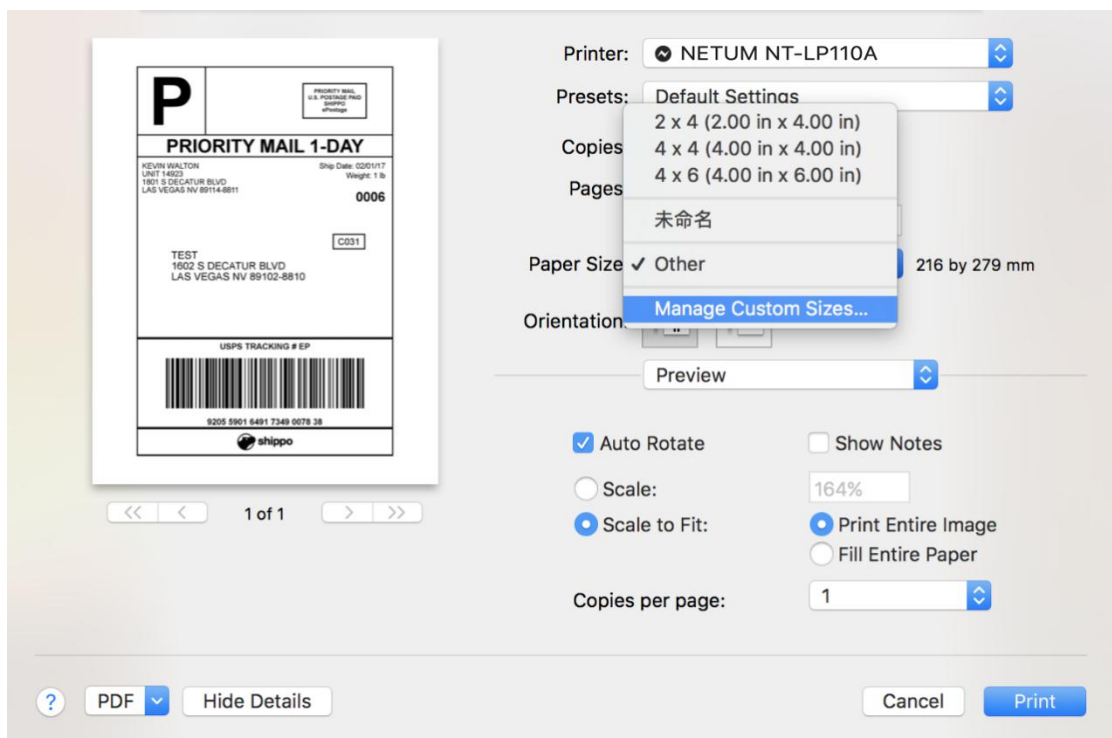

13. Use Touch ID or enter your password.

14. Finish.

How to change the setting of the printer, and how to define label size (Preview)

1. Open a PDF file (any document file is ok), Select "File" --> "Print".

2. Choose "Manage Custom Sizes" under "Paper Size" drop down menu.

2. Click “+” to define a new label size, click “OK” to save.

3. You can select the new Label “100*190” now.

4. Select “Printer Features”, then you can change the setting of printer, for example: Speed, Darkness..