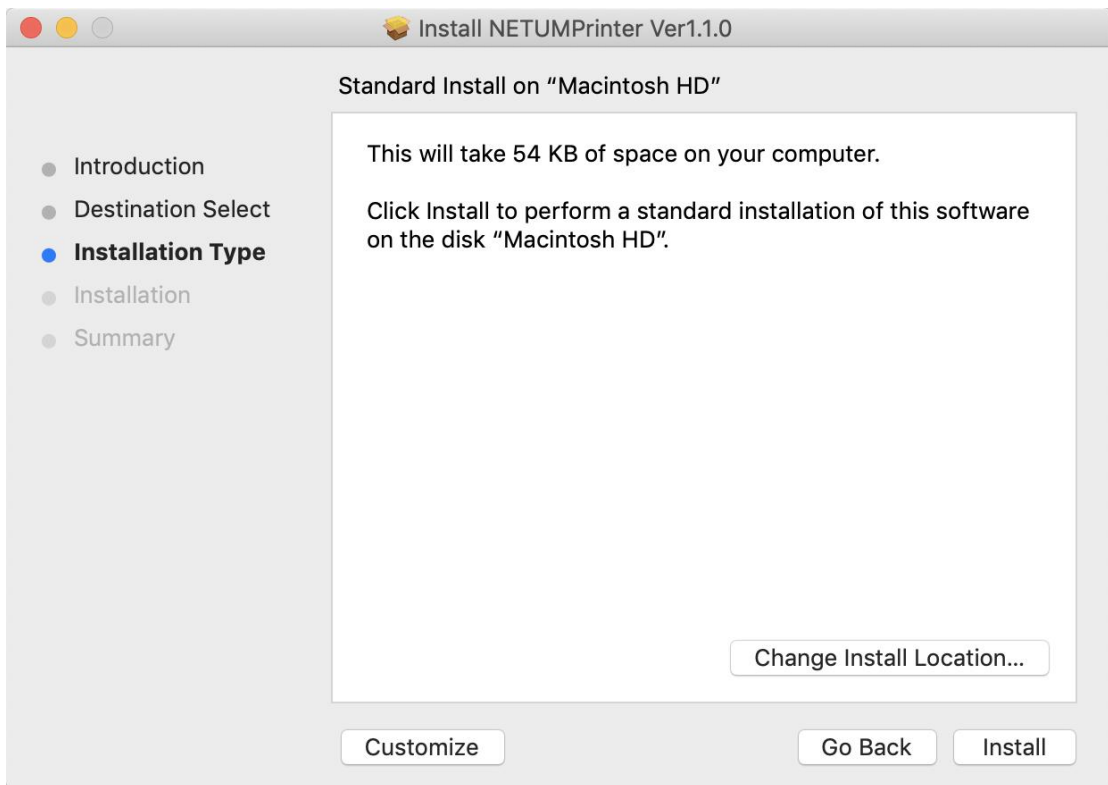

5. click "Install"