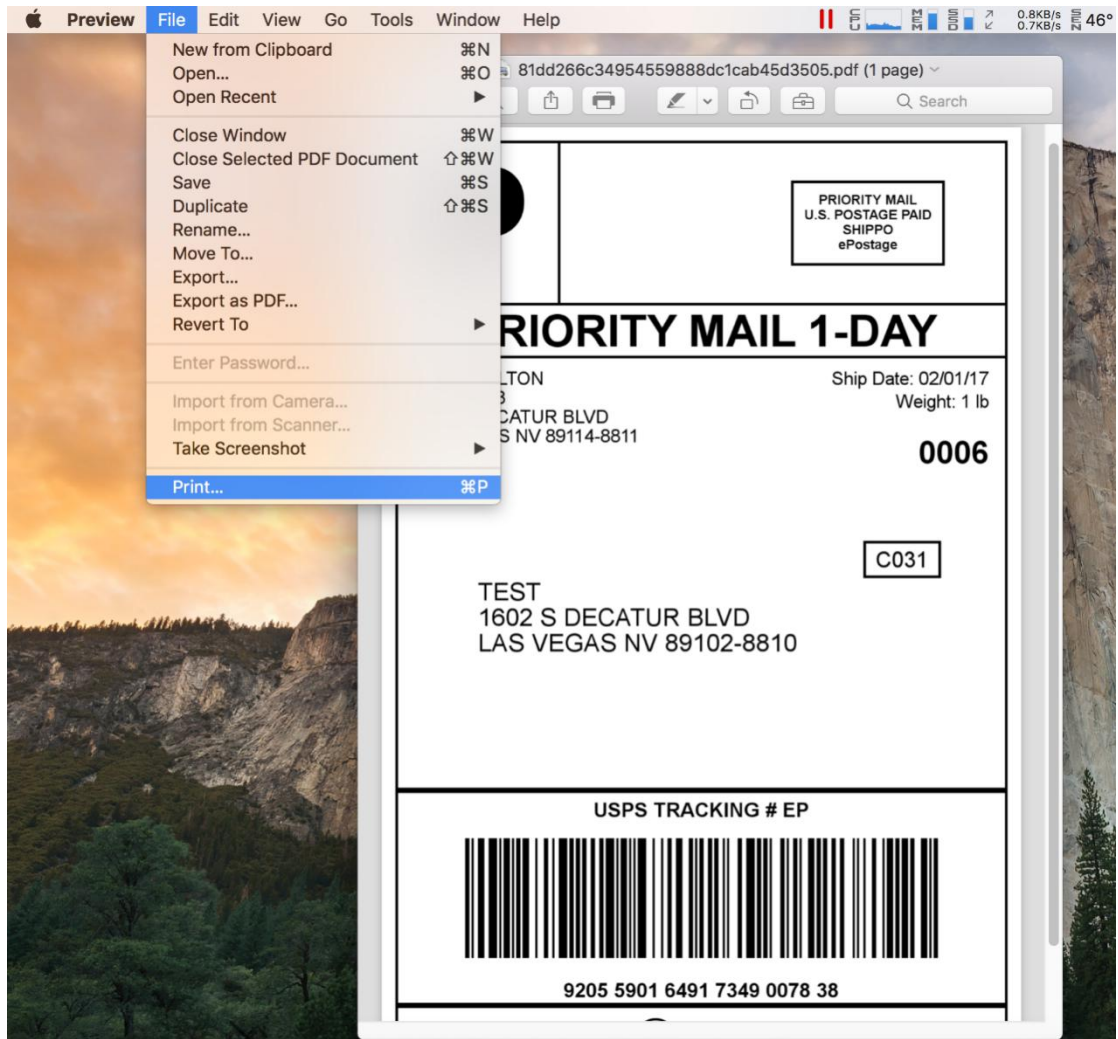

9. click "+" to add a new printer.

10. Turn on your printer, and choose "NETUM NT-LP110A", select "Select Software" under "Use"

drop down menu.

11. Input "NETUM", and choose "NETUM NT-LP110A Printer"

12. Click "Add"

2. Choose "Manage Custom Sizes" under "Paper Size" drop down menu.

2. Click “+” to define a new label size, click “OK” to save.

3. You can select the new Label “100*190” now.

4. Select “Printer Features”, then you can change the setting of printer, for example: Speed, Darkness..