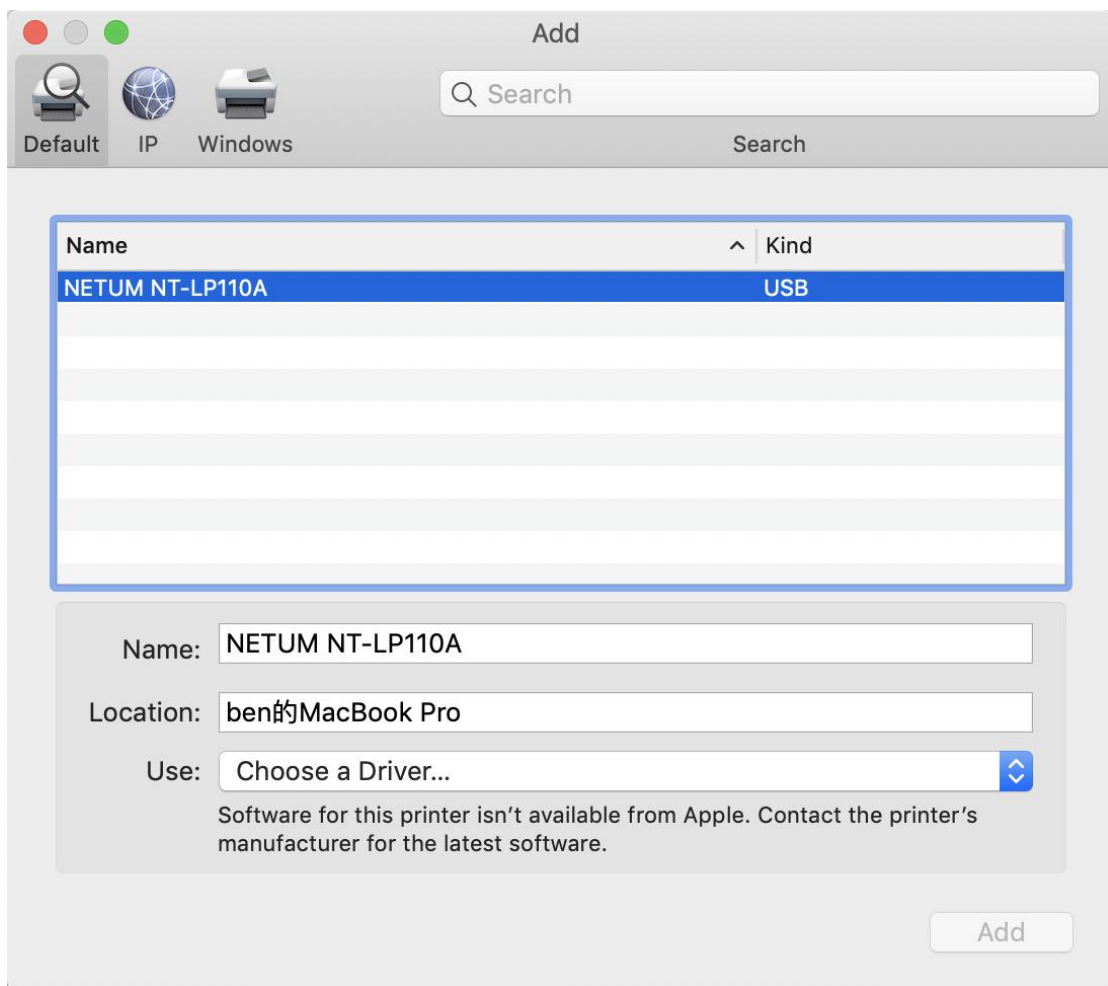

How to install NETUMPrinter driver

1. Double click the NETUM NT-LP110A.dmg

2. Double click NETUMPrinter_V1.1.0_signed .pkg to install the driver.

1、 Open Installation Guide

2、 Open and Install Driver

How to install
NETUMPrinter driver.pdf

ATTENTION: Before installation please ensure the printer is connected and turned on.

4. Click "continue" button.

5. click "Install"

6. Use Touch ID or Enter your password.

7. Click "Close" to finish.

8. Open "System Preferences", and click "Printers and Scanners".

9. click "+" to add a new printer.

10. Turn on your printer, and choose "NETUM NT-LP110A", select "Select Software" under "Use"

drop down menu.

11. Input "NETUM", and choose "NETUM NT-LP110A Printer"

12. Click "Add"