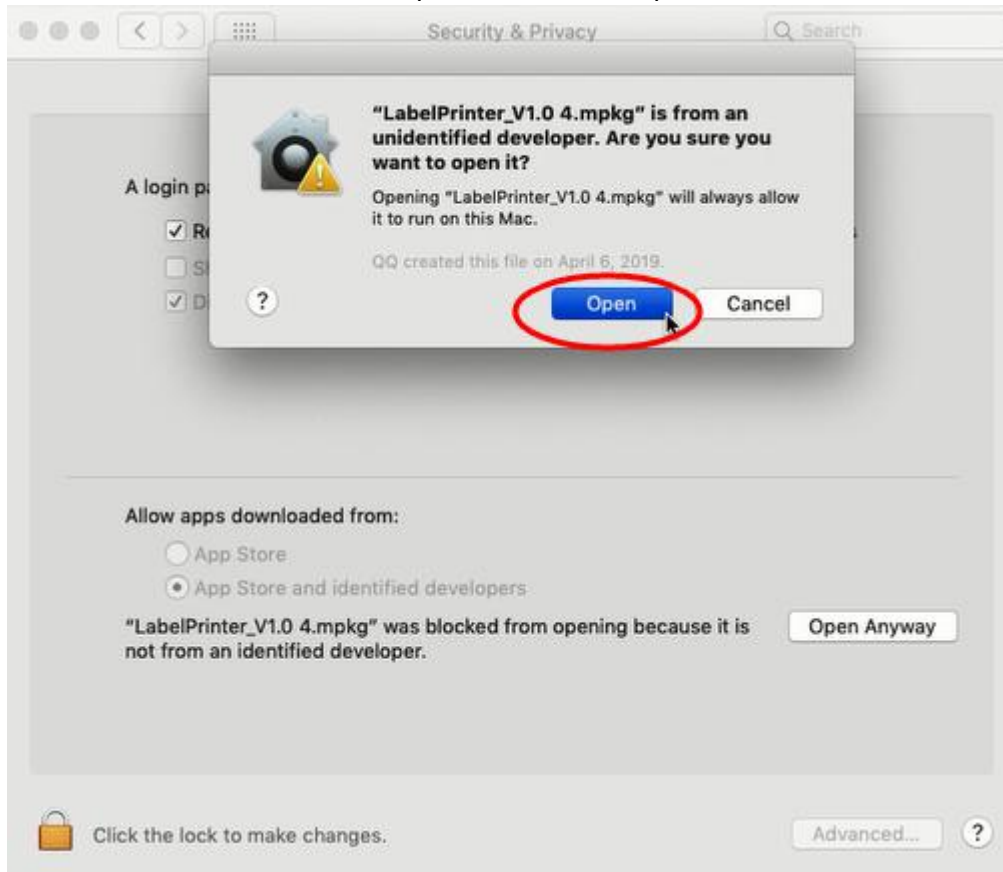

3.4. Click “Open”, then you can continue to install the driver.

ATTENTION: Before installation please ensure the printer is connected and turned on.