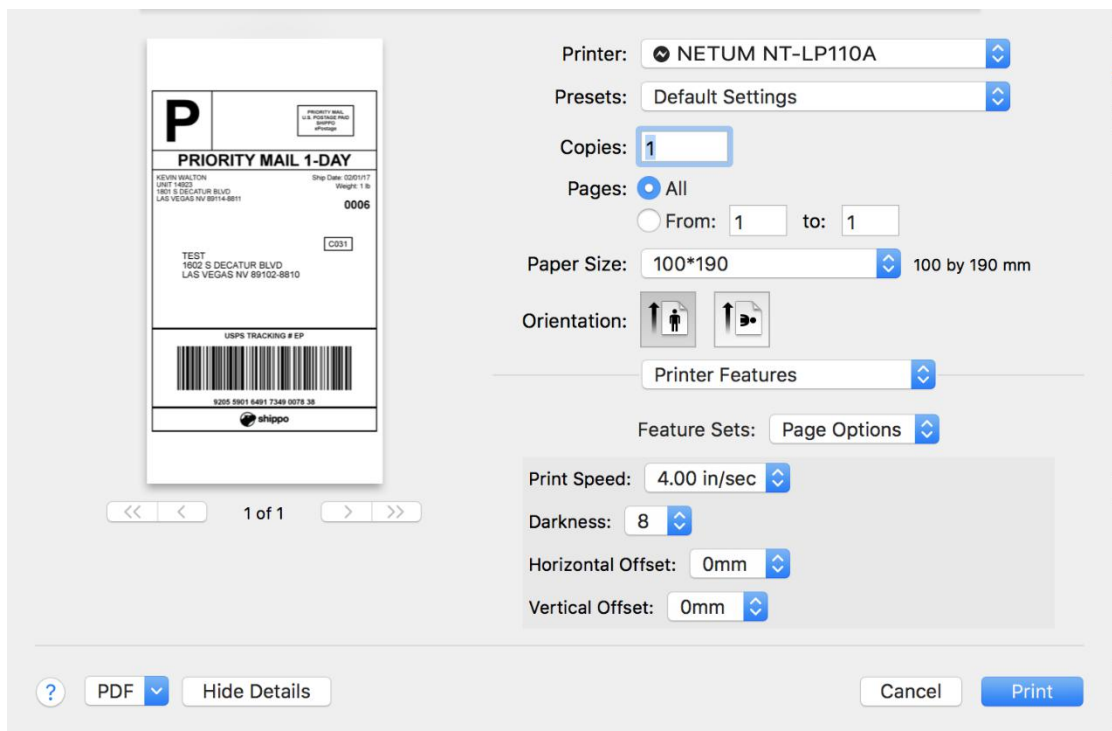

13. Use Touch ID or enter your password.

14. Finish.

How to change the setting of the printer, and how to define label size (Preview)

1. Open a PDF file (any document file is ok), Select "File" --> "Print".

2. Choose "Manage Custom Sizes" under "Paper Size" drop down menu.

2. Click “+” to define a new label size, click “OK” to save.

3. You can select the new Label “100*190” now.

4. Select “Printer Features”, then you can change the setting of printer, for example: Speed, Darkness..