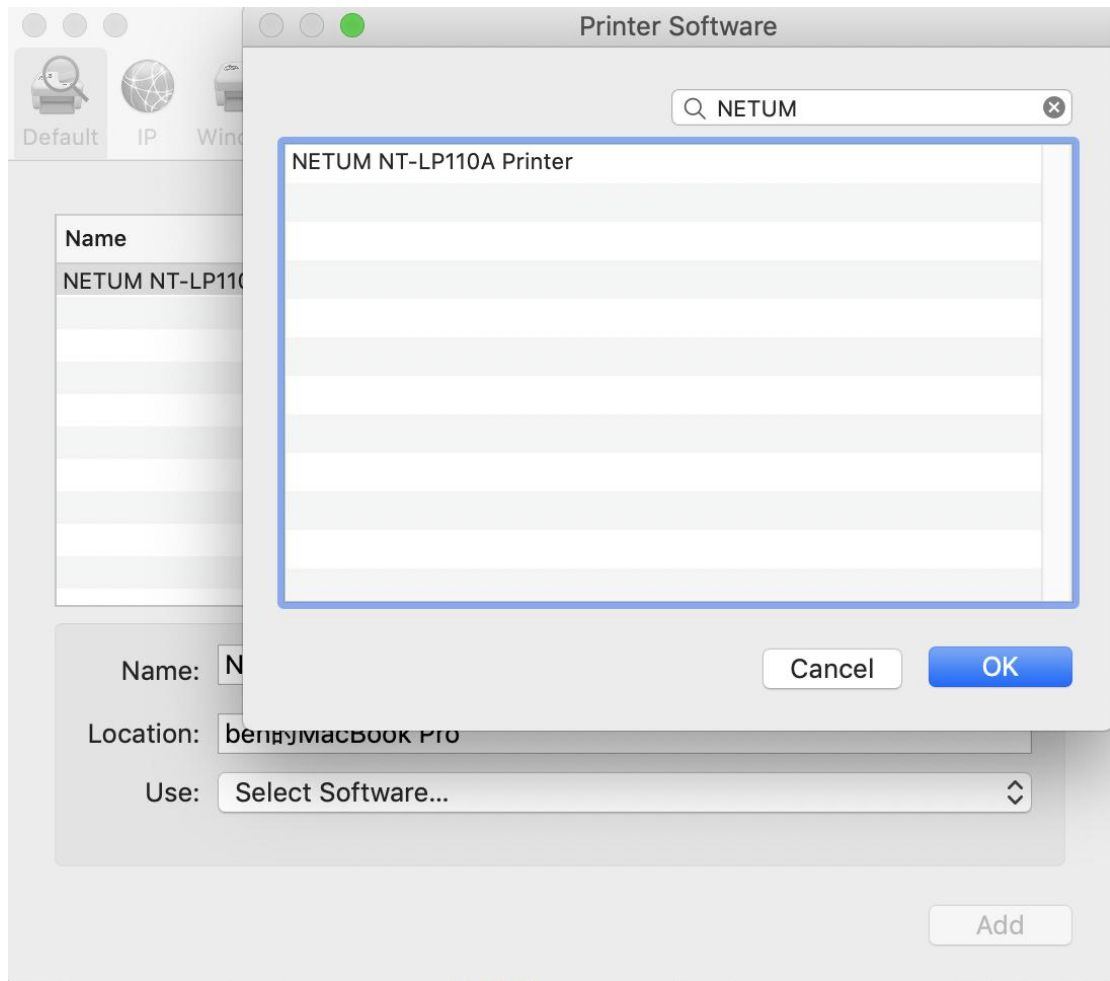

How to install NETUMPrinter driver

1. Double click the NETUM NT-LP110A.dmg

2. Double click NETUMPrinter_V1.1.0_signed .pkg to install the driver.

1、 Open Installation Guide

2、 Open and Install Driver

How to install
NETUMPrinter driver.pdf

ATTENTION: Before installation please ensure the printer is connected and turned on.

4. Click "continue" button.

5. click "Install"

6. Use Touch ID or Enter your password.

7. Click "Close" to finish.

8. Open "System Preferences", and click "Printers and Scanners".

9. click "+" to add a new printer.

10. Turn on your printer, and choose "NETUM NT-LP110A", select "Select Software" under "Use"

drop down menu.

11. Input "NETUM", and choose "NETUM NT-LP110A Printer"

12. Click "Add"

13. Use Touch ID or enter your password.

14. Finish.

How to change the setting of the printer, and how to define label size (Preview)

1. Open a PDF file (any document file is ok), Select "File" --> "Print".