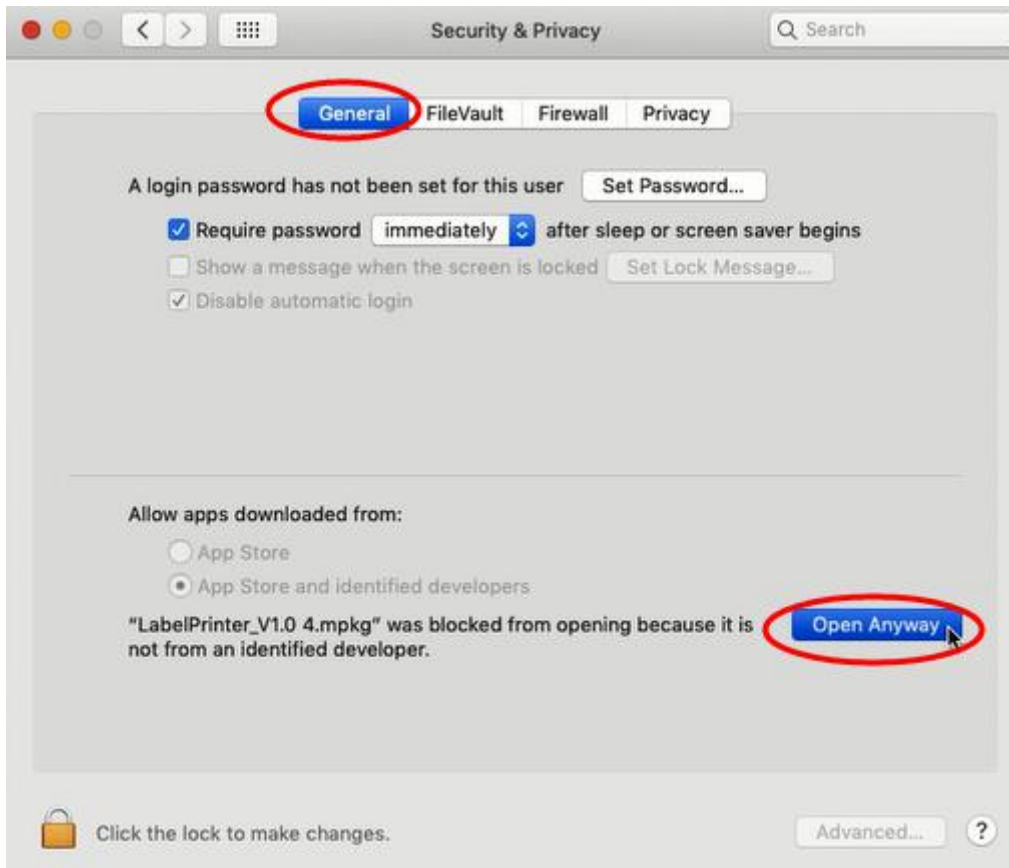

How to install NETUMPrinter driver

1. Double click the NETUM NT-LP110A.dmg

2. Double click NETUMPrinter_V1.1.0_signed .pkg to install the driver.

1、 Open Installation Guide

2、 Open and Install Driver

How to install
NETUMPrinter driver.pdf

NETUMPrinter_V1.1.0_signed
d.pkg

3. Setting Security & Privacy before installing driver on Mac

3.1. Click “” and go to “System Preferences” -> select “Security&Privacy”

3.2. Under “General”, click “Open Anyway” to set up