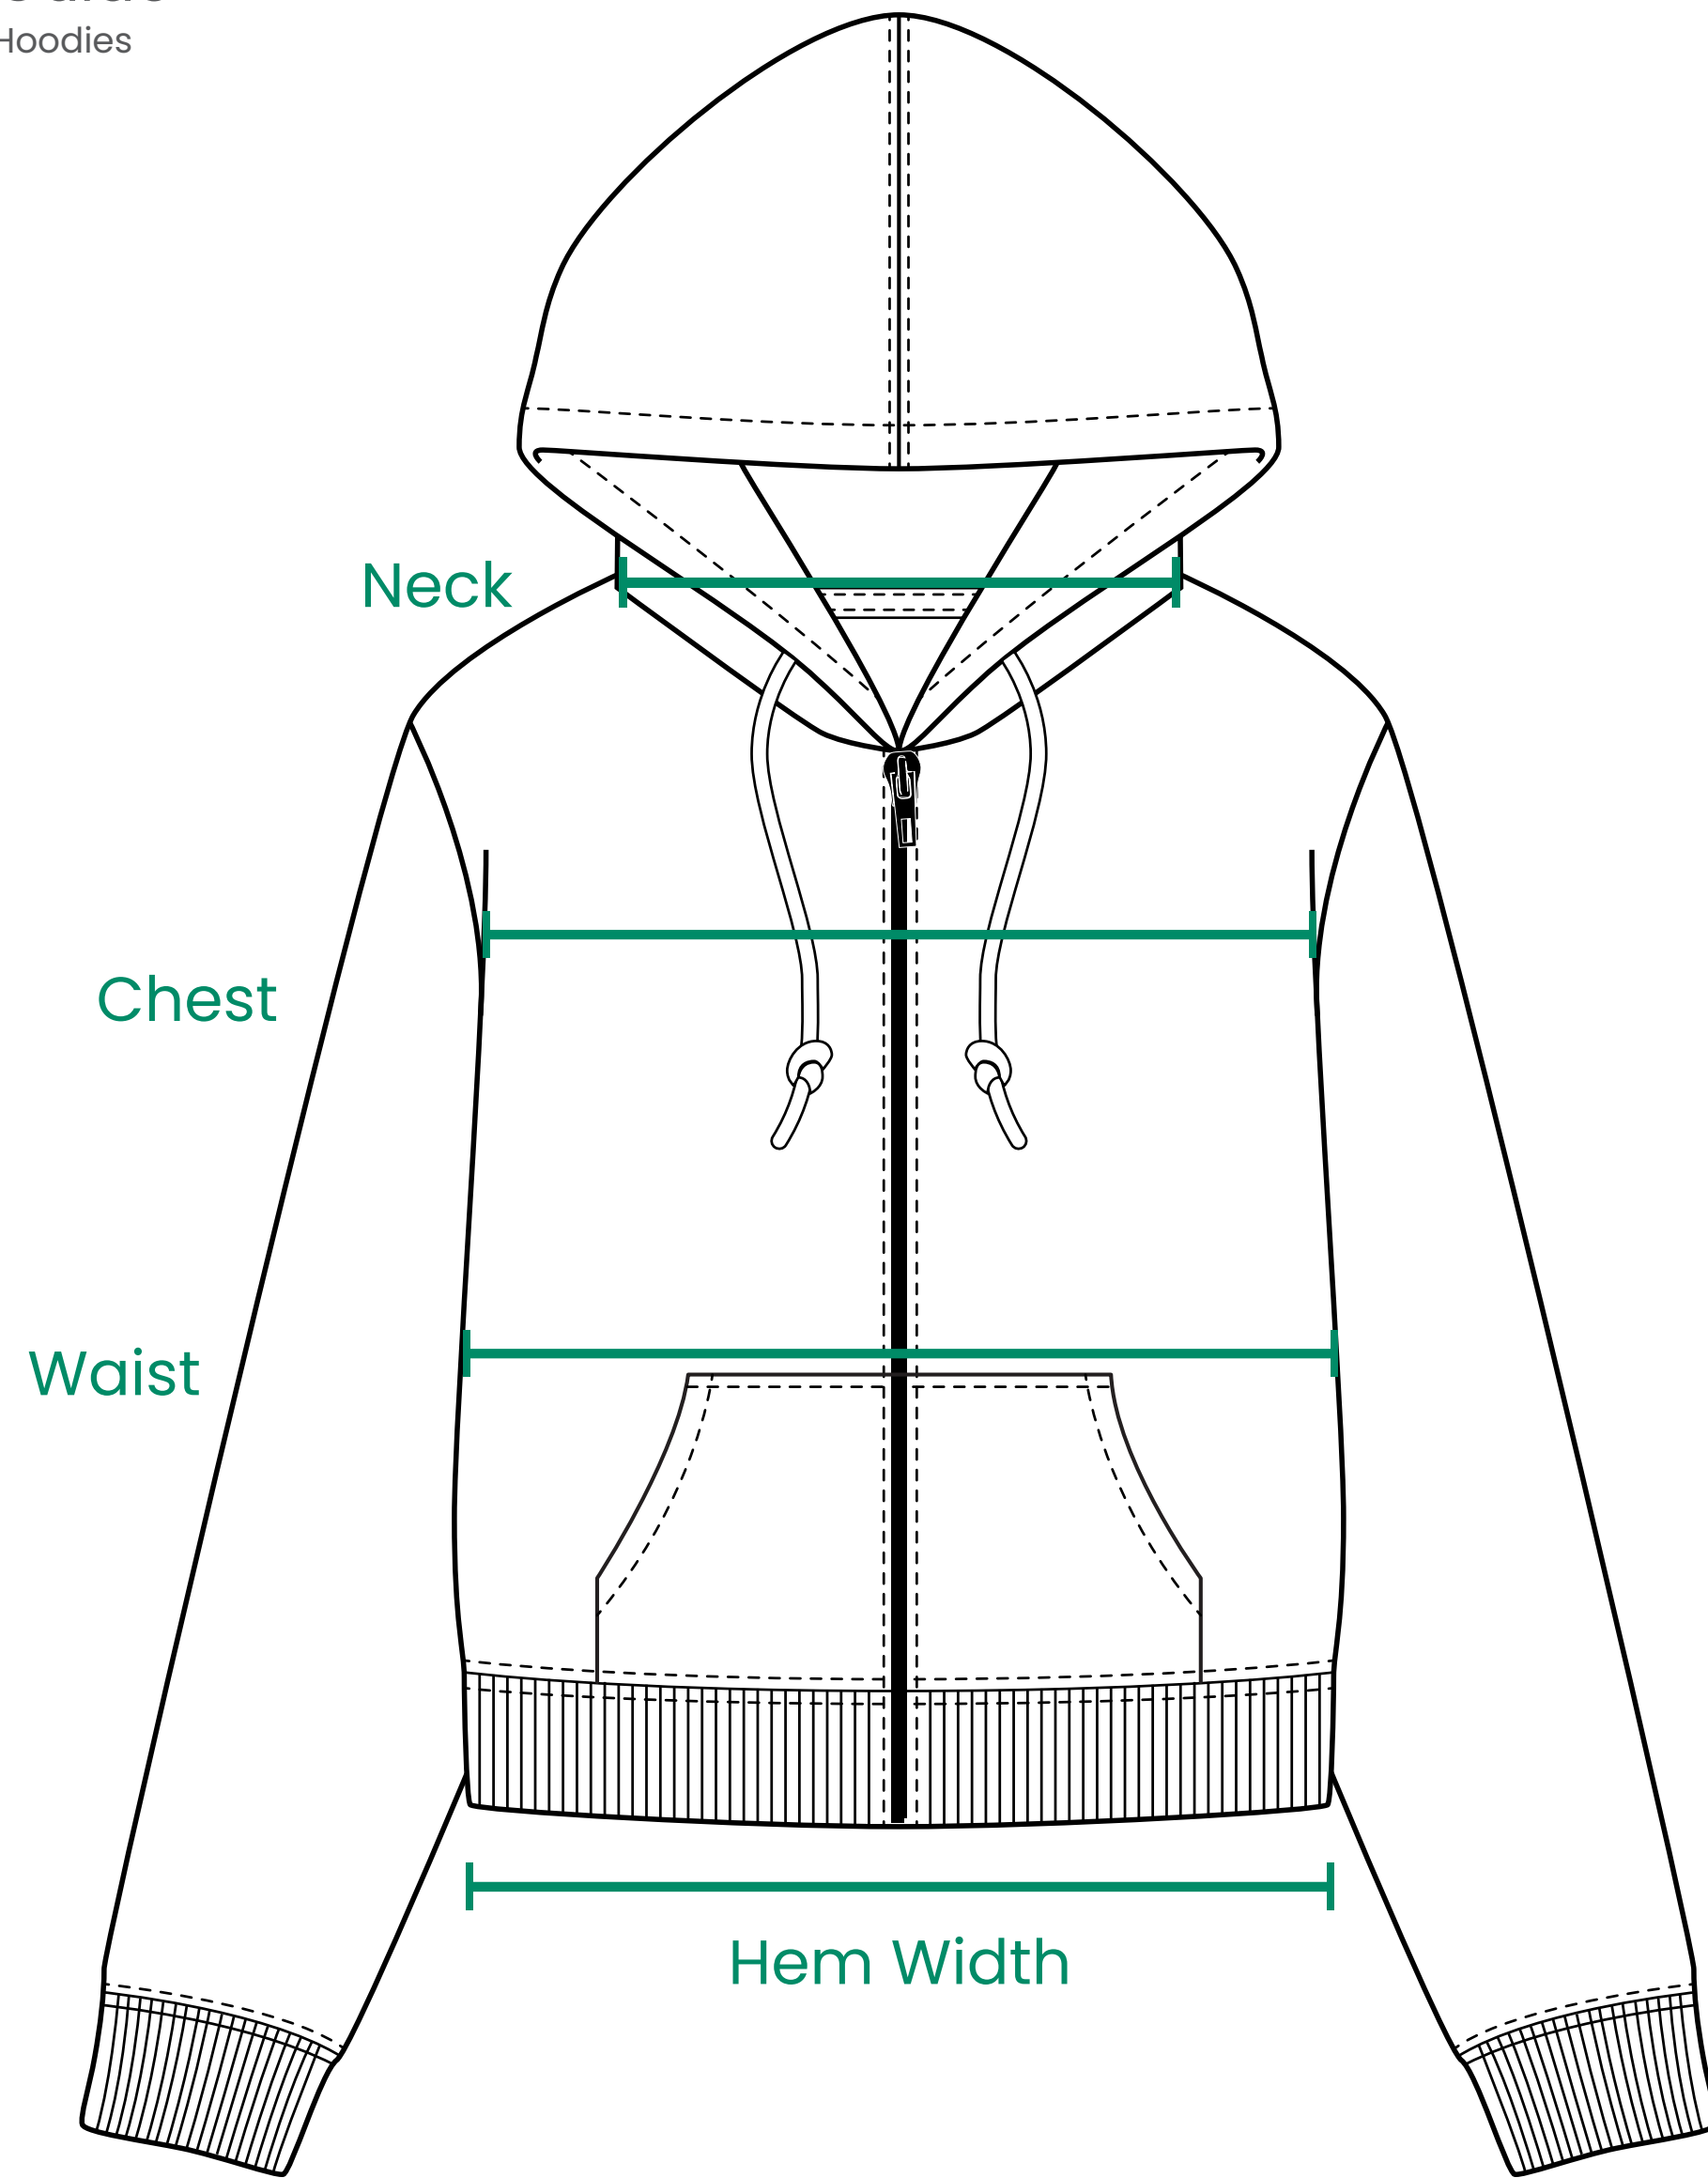

Size Guide

Unisex Tees

Size Guide

All sizing US based

Zip-Up Hoodies

IN

	Length	Chest	Waist	Neck	Hem Width	Shoulder	Sleeve Length	Sleeve Width (Shoulder)	Sleeve Width (Wrist)	Length w/o Hood
XS	39	15.5	19	9	17	4	24.5	9	3	26.75
S	40	17	20	9	19.5	5	25	10	3.5	27
M	40	17	20	10	20	5	25	10	4	27.75
L	41	19	22	10	21	6	27	11	4	28
XL	42	19	22.5	10	22	6.5	27	11	4	28.5
2XL	44	21.5	26	10.5	24	7	29	12	4	29
3XL	45	22.5	26	11	25	7.5	29.5	12	4.5	30.5

Size Guide

Zip-Up Hoodies

Size Guide

All sizing US based

Pullover Hoodies

IN

	Length	Chest	Waist	Neck	Hem Width	Shoulder	Sleeve Length	Sleeve Width (Shoulder)	Sleeve Width (Wrist)	Length (w/o Hood)
XS	39	15.5	19	9.5	16.5	4.5	24.25	10	3.5	26
S	39	16	20	9.5	17.5	4.5	25	10	3.5	26
M	39	17	21	9.5	18.5	5	25.5	10	4	28
L	41	18.5	21.75	10	20	5.75	26	11	4	28
XL	42	19.5	23.5	11	21.5	6	27.5	11	4	28.5
2XL	42.5	20.5	25	11.5	22.5	6.75	28.5	12	4.5	30
3XL	44.5	23	26	11	25	7	29	12	4.5	30