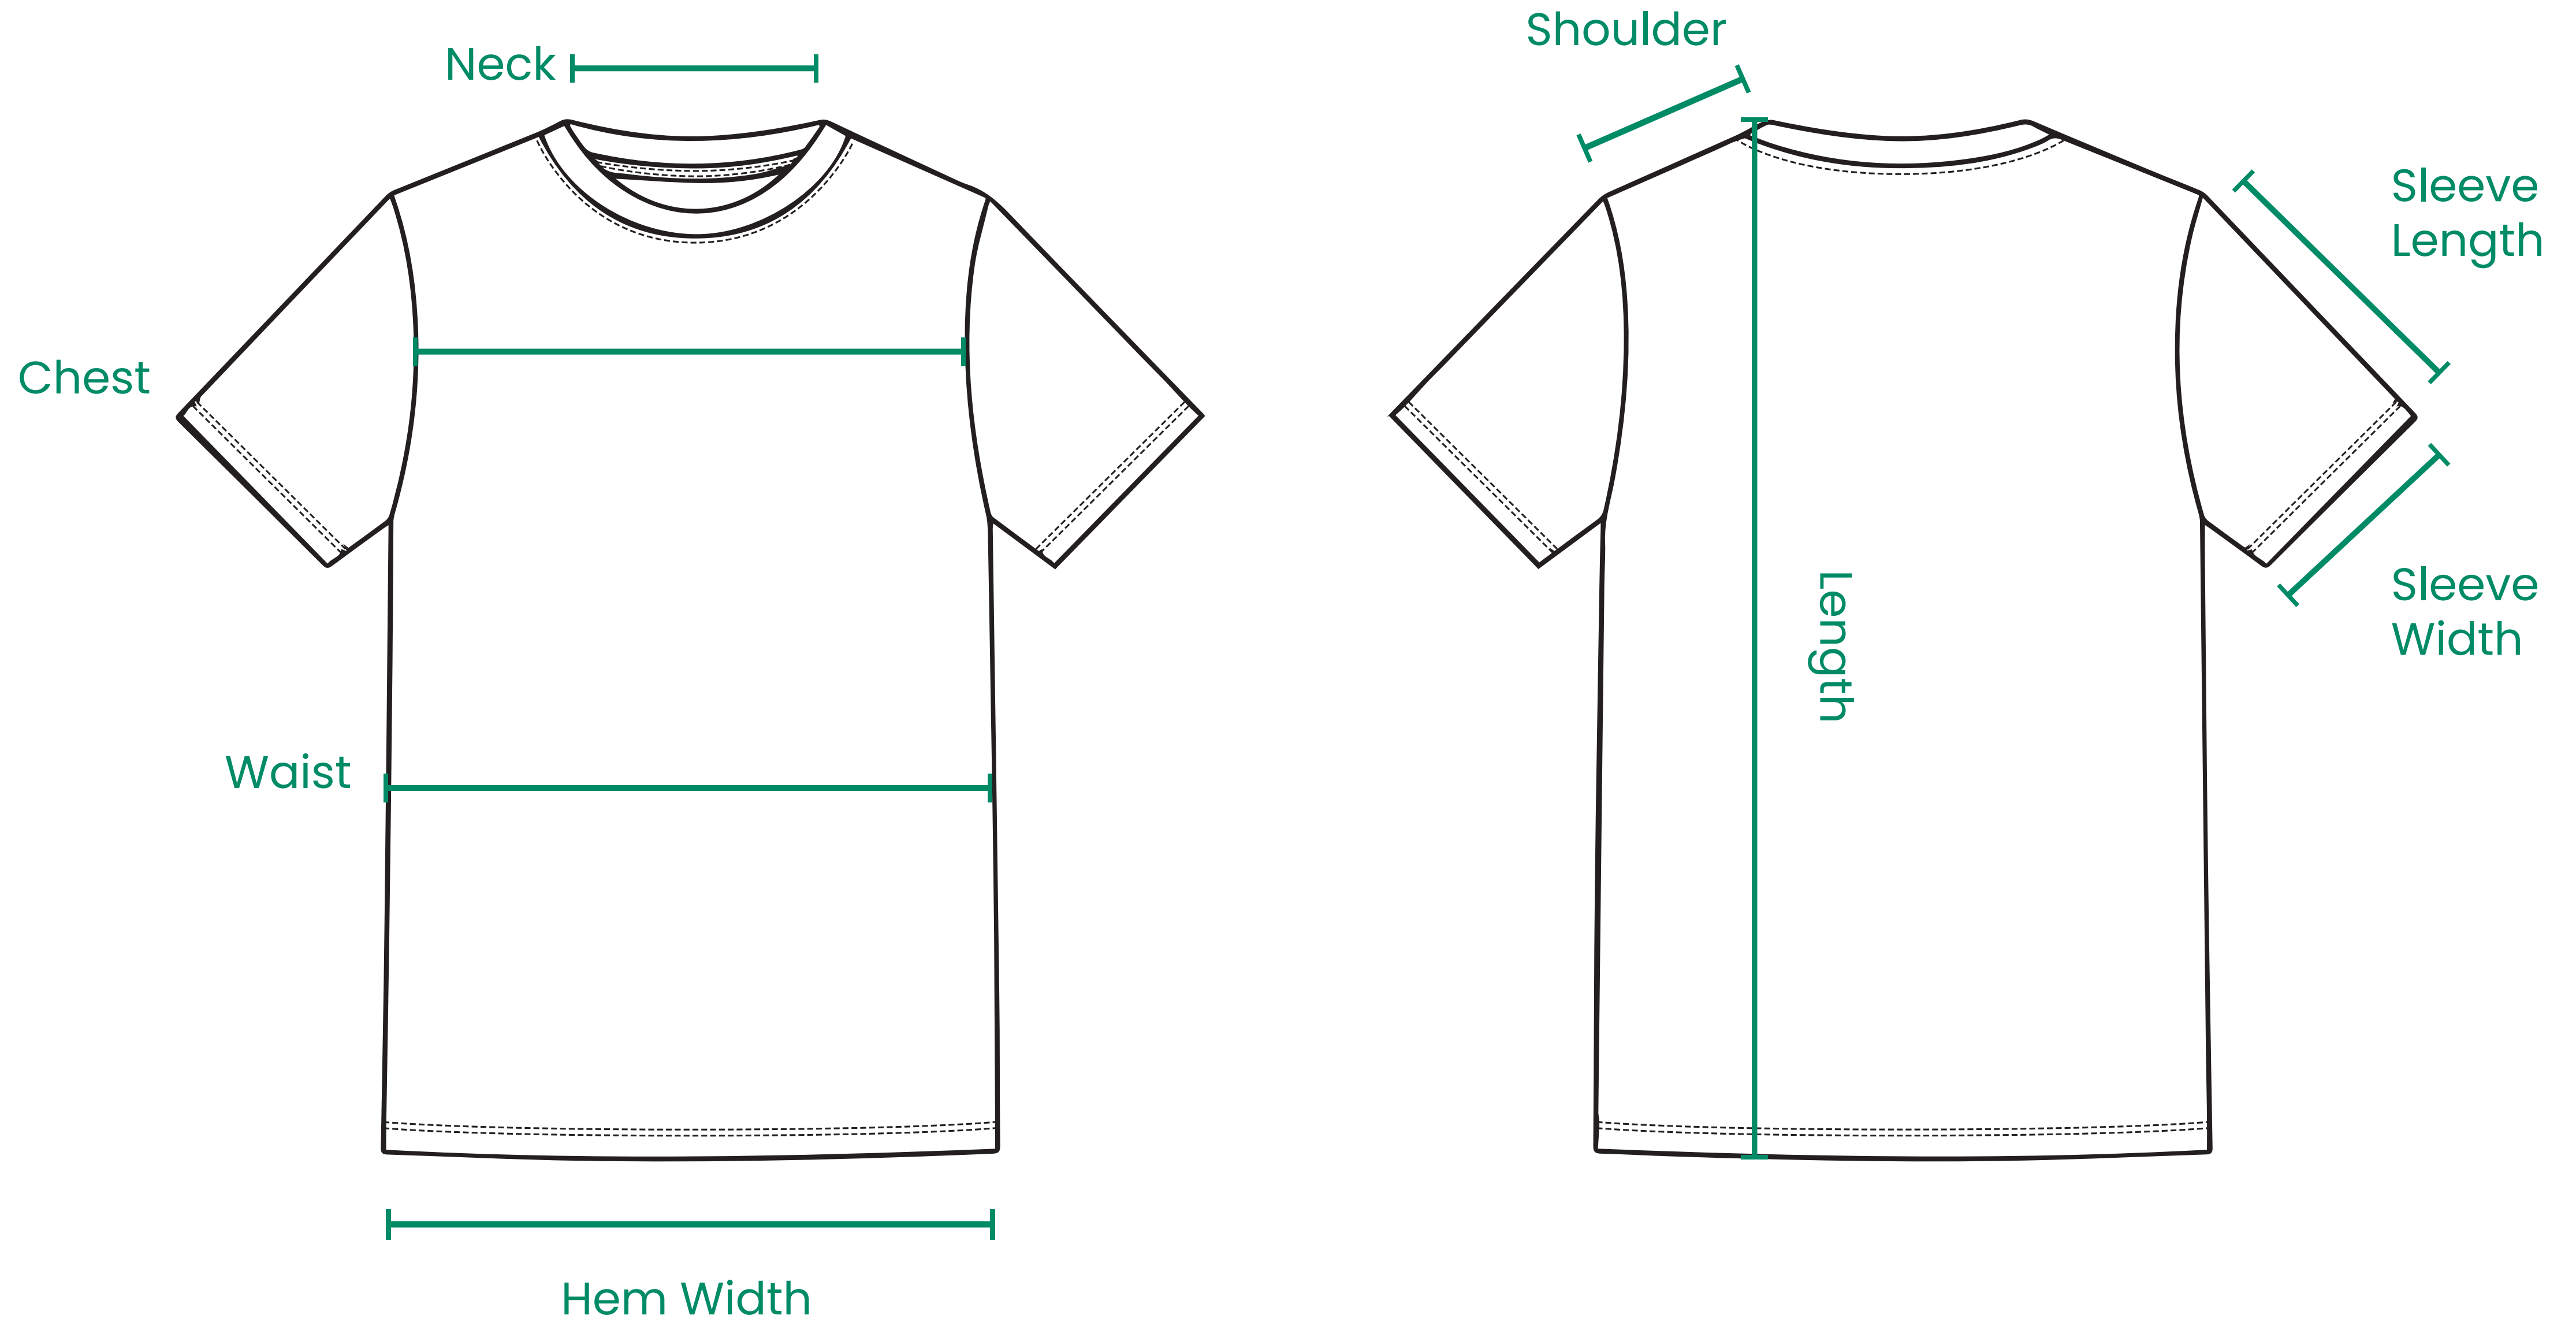

Size Guide

All sizing US based

Unisex Tees

IN

	Length	Chest	Waist	Neck	Hem Width	Shoulder	Sleeve Length	Sleeve Width
XS	27.5	15.5	18	6.25	18	5.5	7	6.5
S	27.5	15.5	18.5	6.5	19	5.5	7	6.5
M	28	16	19.5	7	19.5	5.5	7.5	6.75
L	29	17.5	20.5	7	20.5	6	8	7
XL	29.5	18.5	21.5	7	22	7	8.5	7.5
2XL	30	20	22.5	7	23	7	9	7.5
3XL	30	20	23	8	23	7	9.25	8

Size Guide

Unisex Tees

Size Guide

All sizing US based

Zip-Up Hoodies

IN

	Length	Chest	Waist	Neck	Hem Width	Shoulder	Sleeve Length	Sleeve Width (Shoulder)	Sleeve Width (Wrist)	Length w/o Hood
XS	39	15.5	19	9	17	4	24.5	9	3	26.75
S	40	17	20	9	19.5	5	25	10	3.5	27
M	40	17	20	10	20	5	25	10	4	27.75
L	41	19	22	10	21	6	27	11	4	28
XL	42	19	22.5	10	22	6.5	27	11	4	28.5
2XL	44	21.5	26	10.5	24	7	29	12	4	29
3XL	45	22.5	26	11	25	7.5	29.5	12	4.5	30.5

Size Guide

Zip-Up Hoodies

Size Guide

All sizing US based

Pullover Hoodies

IN

	Length	Chest	Waist	Neck	Hem Width	Shoulder	Sleeve Length	Sleeve Width (Shoulder)	Sleeve Width (Wrist)	Length (w/o Hood)
XS	39	15.5	19	9.5	16.5	4.5	24.25	10	3.5	26
S	39	16	20	9.5	17.5	4.5	25	10	3.5	26
M	39	17	21	9.5	18.5	5	25.5	10	4	28
L	41	18.5	21.75	10	20	5.75	26	11	4	28
XL	42	19.5	23.5	11	21.5	6	27.5	11	4	28.5
2XL	42.5	20.5	25	11.5	22.5	6.75	28.5	12	4.5	30
3XL	44.5	23	26	11	25	7	29	12	4.5	30

Size Guide

Pullover Hoodie