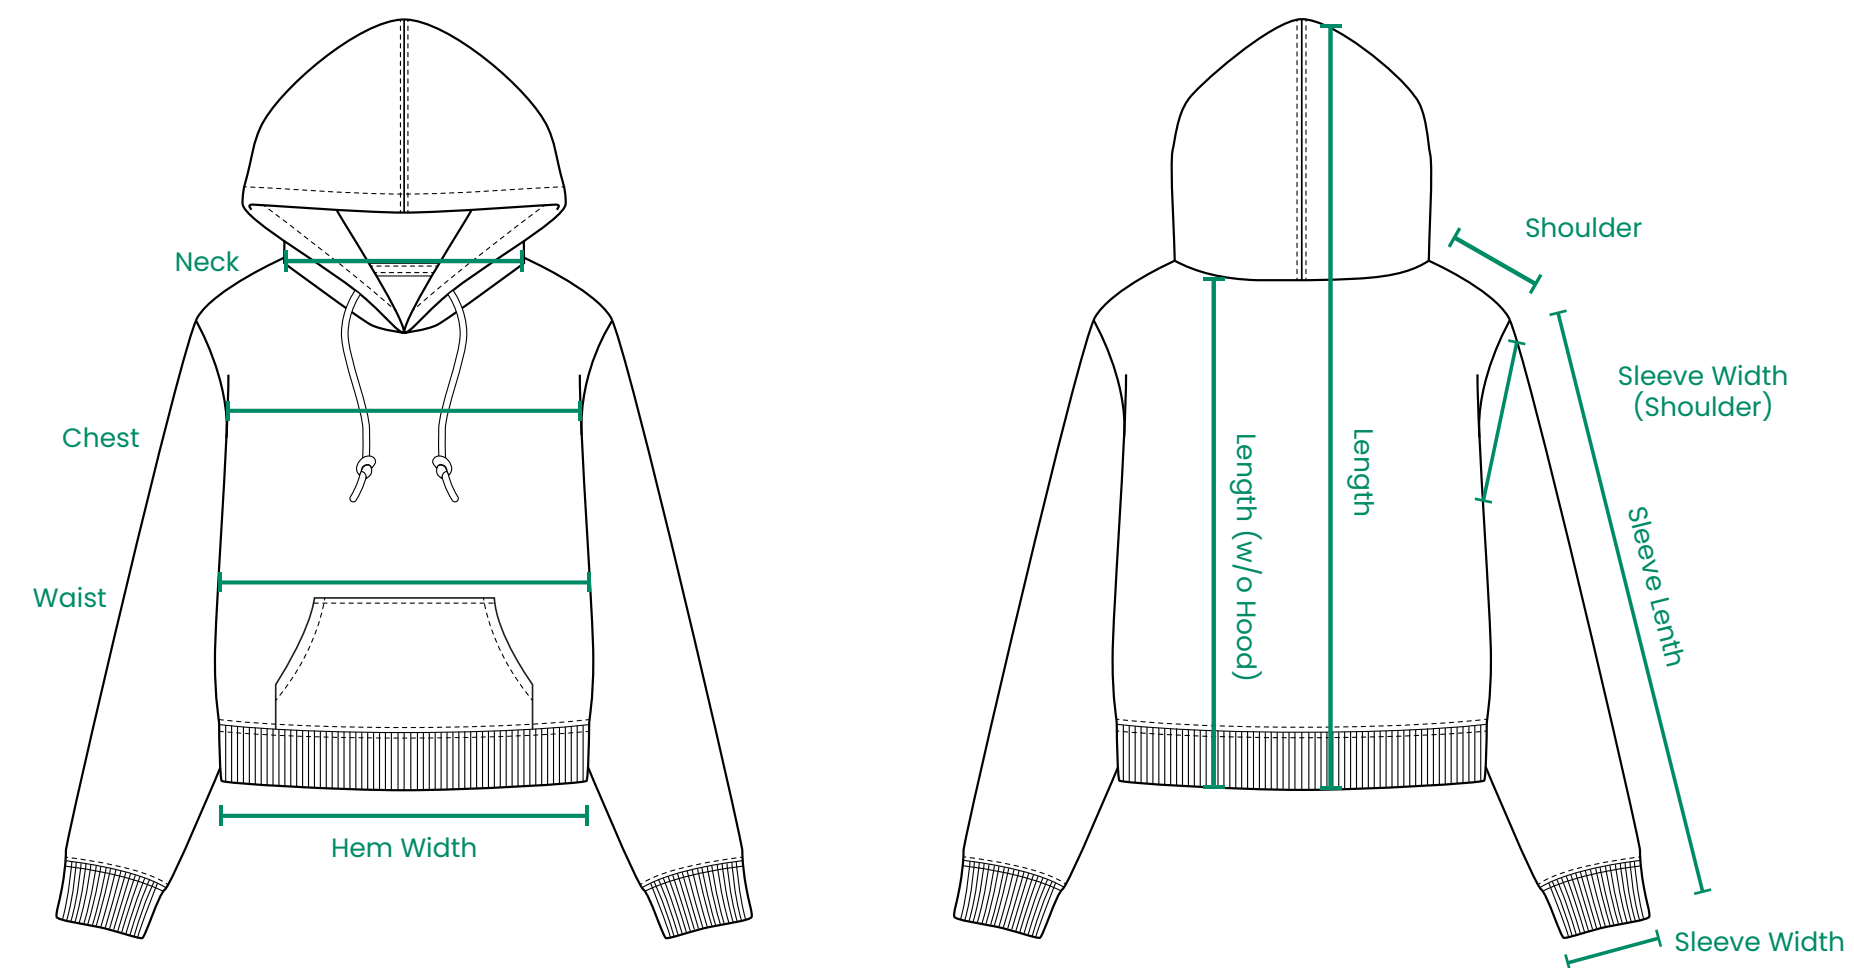

Size Guide

Zip-Up Hoodies

Size Guide

All sizing US based

Pullover Hoodies

IN

	Length	Chest	Waist	Neck	Hem Width	Shoulder	Sleeve Length	Sleeve Width (Shoulder)	Sleeve Width (Wrist)	Length (w/o Hood)
XS	39	15.5	19	9.5	16.5	4.5	24.25	10	3.5	26
S	39	16	20	9.5	17.5	4.5	25	10	3.5	26
M	39	17	21	9.5	18.5	5	25.5	10	4	28
L	41	18.5	21.75	10	20	5.75	26	11	4	28
XL	42	19.5	23.5	11	21.5	6	27.5	11	4	28.5
2XL	42.5	20.5	25	11.5	22.5	6.75	28.5	12	4.5	30
3XL	44.5	23	26	11	25	7	29	12	4.5	30