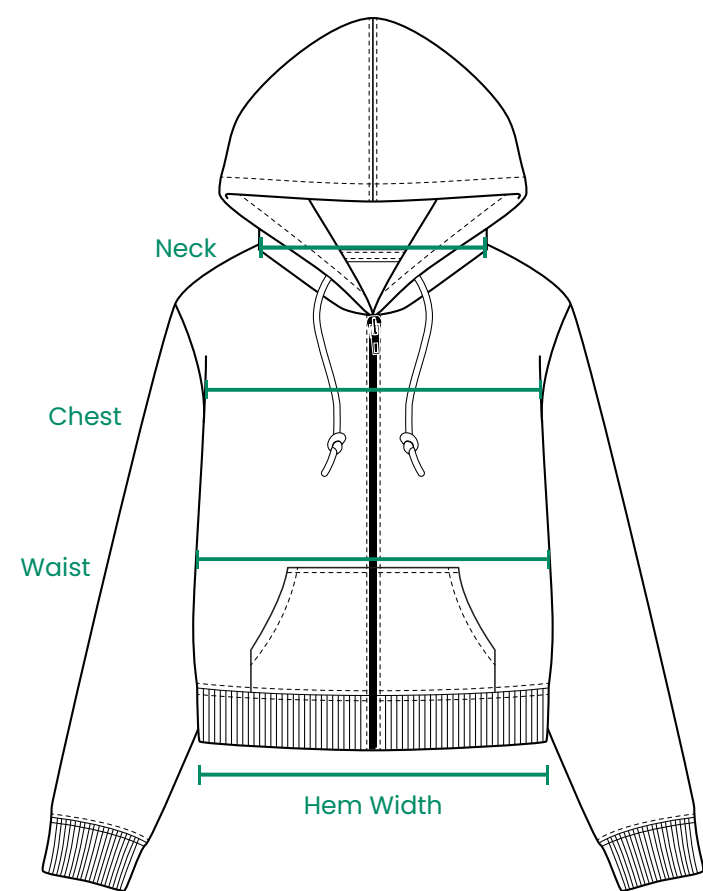

Size Guide

All sizing US based

Unisex Tees

IN

	Length	Chest	Waist	Neck	Hem Width	Shoulder	Sleeve Length	Sleeve Width
XS	27.5	15.5	18	6.25	18	5.5	7	6.5
S	27.5	15.5	18.5	6.5	19	5.5	7	6.5
M	28	16	19.5	7	19.5	5.5	7.5	6.75
L	29	17.5	20.5	7	20.5	6	8	7
XL	29.5	18.5	21.5	7	22	7	8.5	7.5
2XL	30	20	22.5	7	23	7	9	7.5
3XL	30	20	23	8	23	7	9.25	8

Size Guide

Unisex Tees

Size Guide

All sizing US based

Zip-Up Hoodies

IN

	Length	Chest	Waist	Neck	Hem Width	Shoulder	Sleeve Length	Sleeve Width (Shoulder)	Sleeve Width (Wrist)	Length w/o Hood
XS	39	15.5	19	9	17	4	24.5	9	3	26.75
S	40	17	20	9	19.5	5	25	10	3.5	27
M	40	17	20	10	20	5	25	10	4	27.75
L	41	19	22	10	21	6	27	11	4	28
XL	42	19	22.5	10	22	6.5	27	11	4	28.5
2XL	44	21.5	26	10.5	24	7	29	12	4	29
3XL	45	22.5	26	11	25	7.5	29.5	12	4.5	30.5

Size Guide

Zip-Up Hoodies

Size Guide

All sizing US based

Pullover Hoodies

IN

	Length	Chest	Waist	Neck	Hem Width	Shoulder	Sleeve Length	Sleeve Width (Shoulder)	Sleeve Width (Wrist)	Length (w/o Hood)
XS	39	15.5	19	9.5	16.5	4.5	24.25	10	3.5	26
S	39	16	20	9.5	17.5	4.5	25	10	3.5	26
M	39	17	21	9.5	18.5	5	25.5	10	4	28
L	41	18.5	21.75	10	20	5.75	26	11	4	28
XL	42	19.5	23.5	11	21.5	6	27.5	11	4	28.5
2XL	42.5	20.5	25	11.5	22.5	6.75	28.5	12	4.5	30
3XL	44.5	23	26	11	25	7	29	12	4.5	30