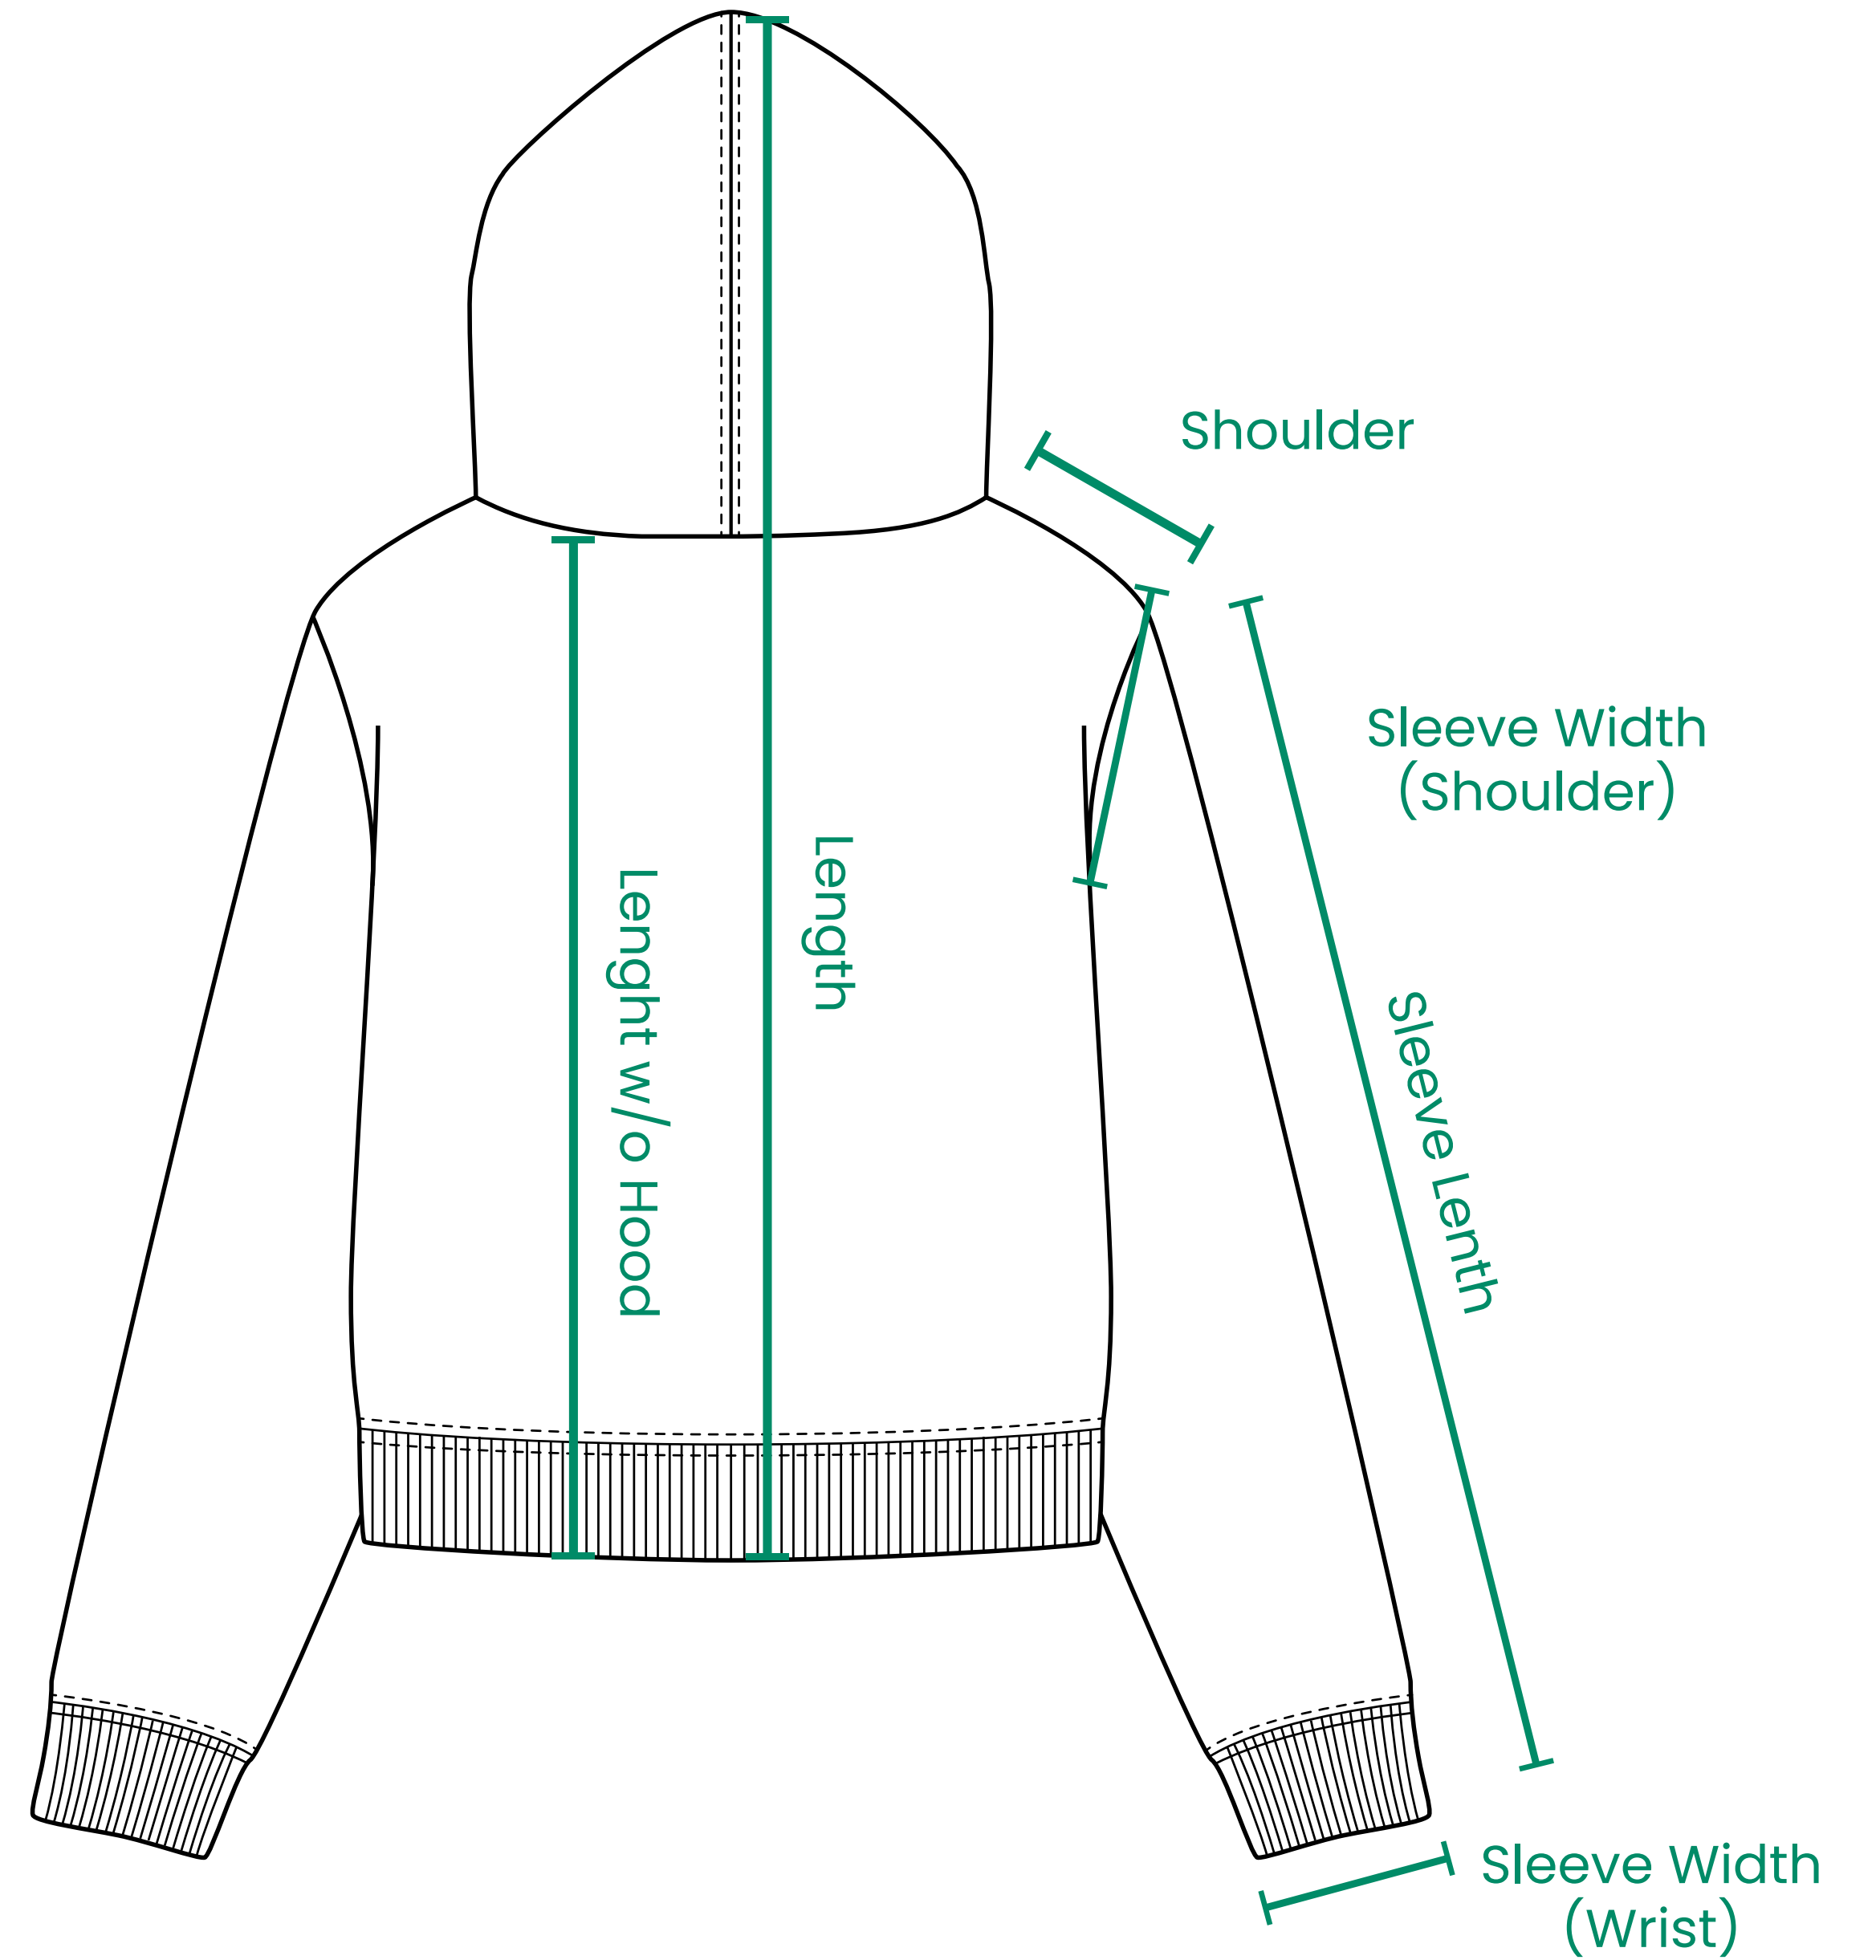

Size Guide

Unisex Tees

Size Guide

All sizing US based

Zip-Up Hoodies

IN

	Length	Chest	Waist	Neck	Hem Width	Shoulder	Sleeve Length	Sleeve Width (Shoulder)	Sleeve Width (Wrist)	Length w/o Hood
XS	39	15.5	19	9	17	4	24.5	9	3	26.75
S	40	17	20	9	19.5	5	25	10	3.5	27
M	40	17	20	10	20	5	25	10	4	27.75
L	41	19	22	10	21	6	27	11	4	28
XL	42	19	22.5	10	22	6.5	27	11	4	28.5
2XL	44	21.5	26	10.5	24	7	29	12	4	29
3XL	45	22.5	26	11	25	7.5	29.5	12	4.5	30.5

Size Guide

Zip-Up Hoodies

Size Guide

All sizing US based

Pullover Hoodies

IN

	Length	Chest	Waist	Neck	Hem Width	Shoulder	Sleeve Length	Sleeve Width (Shoulder)	Sleeve Width (Wrist)	Length (w/o Hood)
XS	39	15.5	19	9.5	16.5	4.5	24.25	10	3.5	26
S	39	16	20	9.5	17.5	4.5	25	10	3.5	26
M	39	17	21	9.5	18.5	5	25.5	10	4	28
L	41	18.5	21.75	10	20	5.75	26	11	4	28
XL	42	19.5	23.5	11	21.5	6	27.5	11	4	28.5
2XL	42.5	20.5	25	11.5	22.5	6.75	28.5	12	4.5	30
3XL	44.5	23	26	11	25	7	29	12	4.5	30