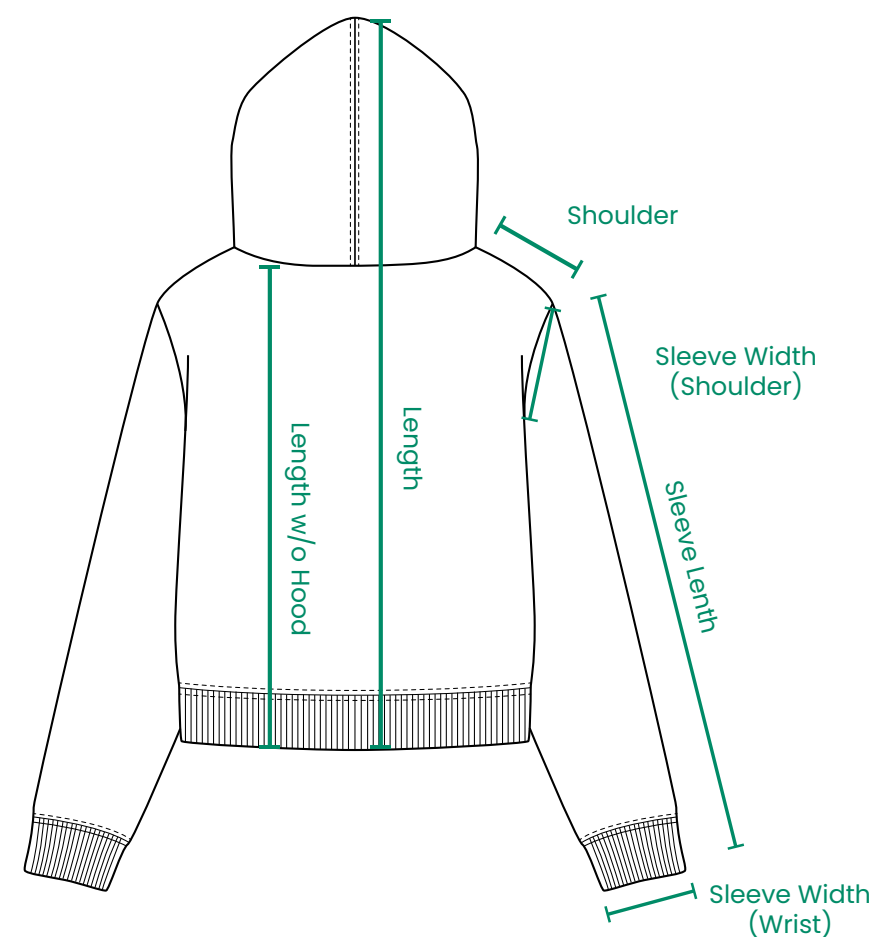

Size Guide

Unisex Tees

Size Guide

All sizing US based

Zip-Up Hoodies

IN

	Length	Chest	Waist	Neck	Hem Width	Shoulder	Sleeve Length	Sleeve Width (Shoulder)	Sleeve Width (Wrist)	Length w/o Hood
XS	39	15.5	19	9	17	4	24.5	9	3	26.75
S	40	17	20	9	19.5	5	25	10	3.5	27
M	40	17	20	10	20	5	25	10	4	27.75
L	41	19	22	10	21	6	27	11	4	28
XL	42	19	22.5	10	22	6.5	27	11	4	28.5
2XL	44	21.5	26	10.5	24	7	29	12	4	29
3XL	45	22.5	26	11	25	7.5	29.5	12	4.5	30.5

Size Guide

Zip-Up Hoodies

Size Guide

All sizing US based

Pullover Hoodies

IN

	Length	Chest	Waist	Neck	Hem Width	Shoulder	Sleeve Length	Sleeve Width (Shoulder)	Sleeve Width (Wrist)	Length (w/o Hood)
XS	39	15.5	19	9.5	16.5	4.5	24.25	10	3.5	26
S	39	16	20	9.5	17.5	4.5	25	10	3.5	26
M	39	17	21	9.5	18.5	5	25.5	10	4	28
L	41	18.5	21.75	10	20	5.75	26	11	4	28
XL	42	19.5	23.5	11	21.5	6	27.5	11	4	28.5
2XL	42.5	20.5	25	11.5	22.5	6.75	28.5	12	4.5	30
3XL	44.5	23	26	11	25	7	29	12	4.5	30