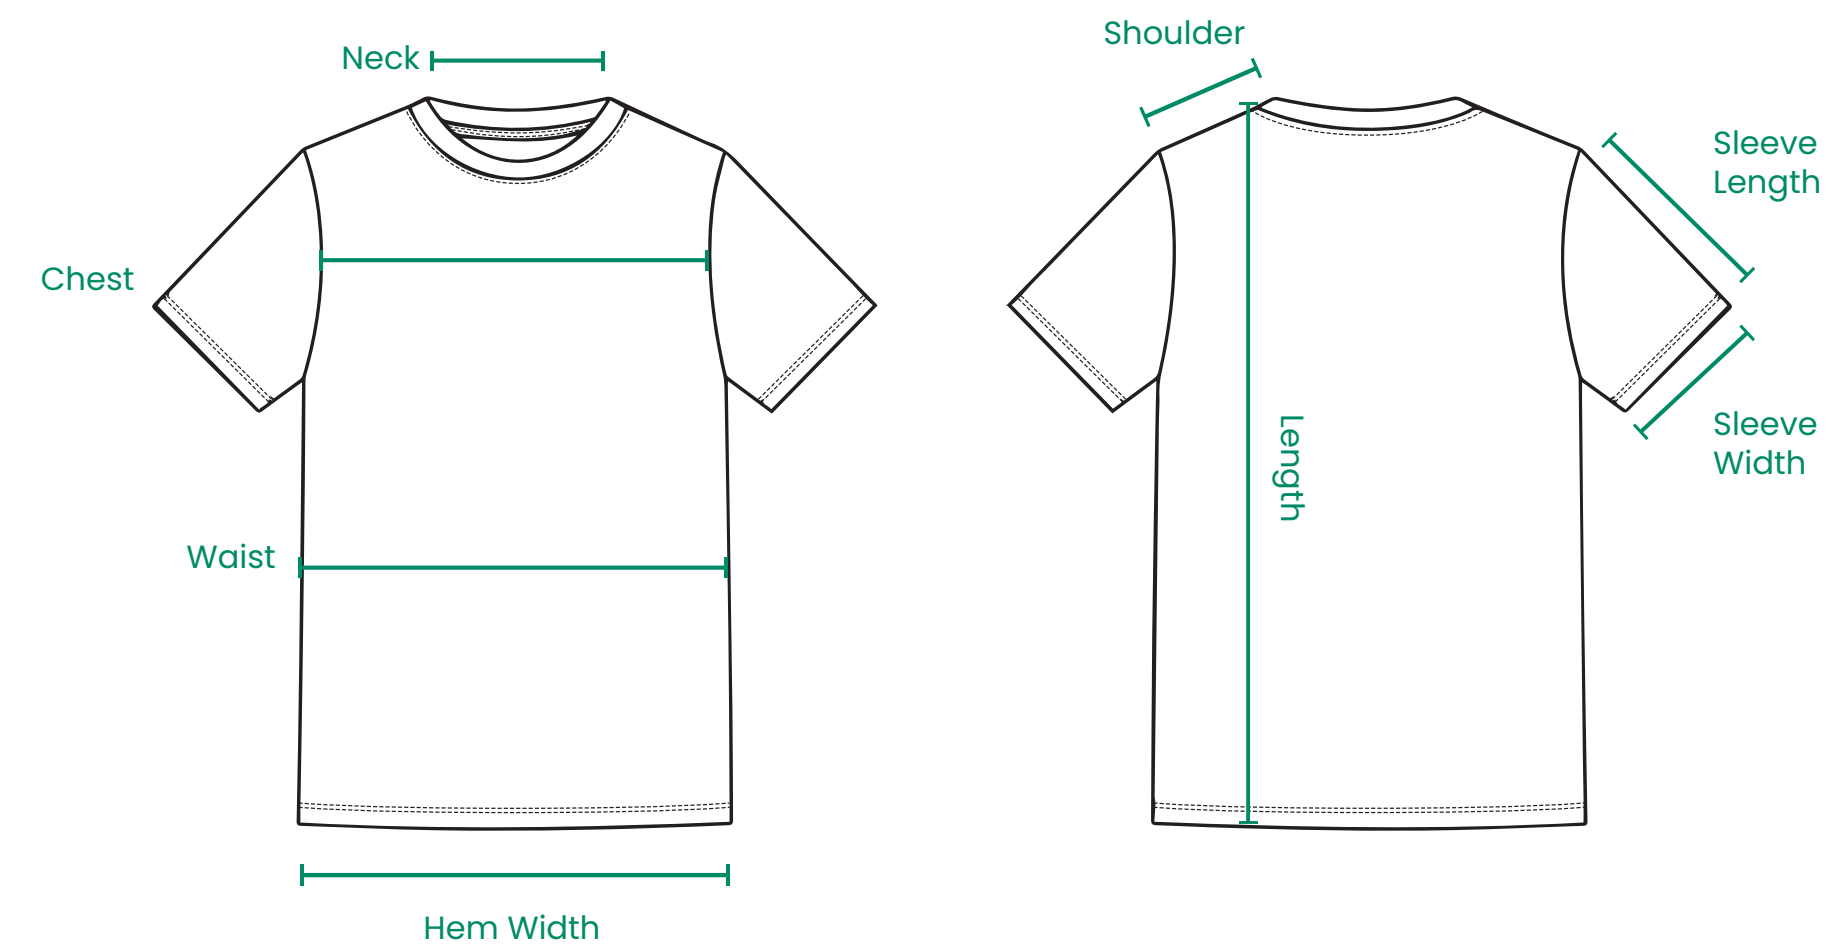

Size Guide

All sizing US based

Unisex Tees

IN

	Length	Chest	Waist	Neck	Hem Width	Shoulder	Sleeve Length	Sleeve Width
XS	27.5	15.5	18	6.25	18	5.5	7	6.5
S	27.5	15.5	18.5	6.5	19	5.5	7	6.5
M	28	16	19.5	7	19.5	5.5	7.5	6.75
L	29	17.5	20.5	7	20.5	6	8	7
XL	29.5	18.5	21.5	7	22	7	8.5	7.5
2XL	30	20	22.5	7	23	7	9	7.5
3XL	30	20	23	8	23	7	9.25	8

Size Guide

Unisex Tees

Size Guide

All sizing US based

Zip-Up Hoodies

IN

	Length	Chest	Waist	Neck	Hem Width	Shoulder	Sleeve Length	Sleeve Width (Shoulder)	Sleeve Width (Wrist)	Length w/o Hood
XS	39	15.5	19	9	17	4	24.5	9	3	26.75
S	40	17	20	9	19.5	5	25	10	3.5	27
M	40	17	20	10	20	5	25	10	4	27.75
L	41	19	22	10	21	6	27	11	4	28
XL	42	19	22.5	10	22	6.5	27	11	4	28.5
2XL	44	21.5	26	10.5	24	7	29	12	4	29
3XL	45	22.5	26	11	25	7.5	29.5	12	4.5	30.5

Size Guide

Zip-Up Hoodies

Size Guide

All sizing US based

Pullover Hoodies

IN

	Length	Chest	Waist	Neck	Hem Width	Shoulder	Sleeve Length	Sleeve Width (Shoulder)	Sleeve Width (Wrist)	Length (w/o Hood)
XS	39	15.5	19	9.5	16.5	4.5	24.25	10	3.5	26
S	39	16	20	9.5	17.5	4.5	25	10	3.5	26
M	39	17	21	9.5	18.5	5	25.5	10	4	28
L	41	18.5	21.75	10	20	5.75	26	11	4	28
XL	42	19.5	23.5	11	21.5	6	27.5	11	4	28.5
2XL	42.5	20.5	25	11.5	22.5	6.75	28.5	12	4.5	30
3XL	44.5	23	26	11	25	7	29	12	4.5	30