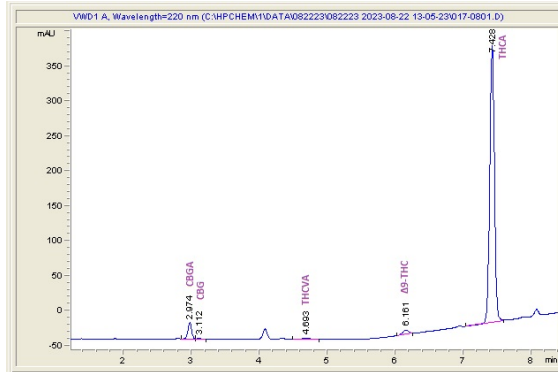

Reel World Brands Inc

Sample 614-082223-087

Zkittlez Cake

Sample Submitted: 08-22-2023; Report Date: 08-28-2023

Zkittlez Cake THC-A Hemp

Plant Material: Flower

Chromatogram

Cannabinoid Profile

Cannabinoid Profile by HPLC

0.26%

Delta-9-THC

0.00%

CBD

20.73%

Total Cannabinoids

Cannabinoid	% wt	mg/g
CBGA	0.871	8.71
CBG	0.077	0.77
THCVa	0.143	1.43
Delta-9-THC	0.26	2.6
THCA	19.38	193.75
Total Cannabinoids	20.73	207.3
Calculated Total THC	17.25	172.52
Calculated CBD Yield	0.00	0.00

Calculated Total THC = Delta-9-THC + 0.877 * THCA

Calculated Maximum CBD Yield = CBD + 0.877 * CBDA

Marin Analytics, LLC

250 Bel Marin Keys Blvd, Suite D4
Novato, CA 94949

833-321-TEST / info@marinanalytics.com