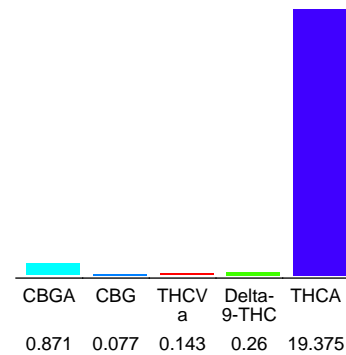

Reel World Brands Inc

Sample 614-082223-087

Zkittlez Cake

Sample Submitted: 08-22-2023; Report Date: 08-28-2023

Zkittlez Cake THC-A Hemp

Plant Material: Flower

Chromatogram

Cannabinoid Profile

Cannabinoid Profile by HPLC

0.26%

Delta-9-THC

0.00%

CBD

20.73%

Total Cannabinoids

Cannabinoid	% wt	mg/g
CBGA	0.871	8.71
CBG	0.077	0.77
THCVa	0.143	1.43
Delta-9-THC	0.26	2.6
THCA	19.38	193.75
Total Cannabinoids	20.73	207.3
Calculated Total THC	17.25	172.52
Calculated CBD Yield	0.00	0.00

Calculated Total THC = Delta-9-THC + 0.877 * THCA

Calculated Maximum CBD Yield = CBD + 0.877 * CBDA

Marin Analytics, LLC

250 Bel Marin Keys Blvd, Suite D4
Novato, CA 94949

833-321-TEST / info@marinanalytics.com