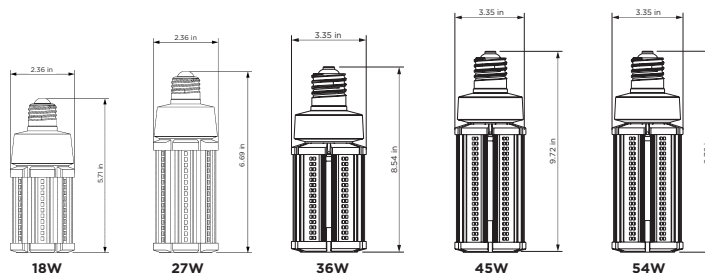

Features

- » Direct wire lamps, must bypass the HID ballast before installation
- » Suitable for use in totally enclosed fixtures
- » Suitable for damp outdoor locations, water-resistant
- » Working temperature -40F ~ 140F, active heat dissipation with aircraft grade aluminum
- » 360 degree beam angle
- » Flame retardant materials
- » UL Listed
- » DLC 4.2 Qualified
- » 75,000 Hours
- » 5 Year Warranty Guarantee

Project: _____

Location: _____

Cat. No: _____

Type _____

Qty: _____

Notes: _____

LED Wattage and Lumen Values

WATTS	LUMENS
12W	1800L
18W	2700L
27W	4050L
36W	5400L
45W	6750L
54W	8100L

Suitable for Enclosed Fixtures

5 Year Warranty

Ordering Guide

EXAMPLE: LED-HIDRL-36W-UNV-E26-I-3000K-G5

TYPE	WATTAGE	VOLTAGE	BASE	DRIVER	CCT	GENERATION
LED-HIDRL	12W	UNV = 120-277V	E26 = Medium Base EX39 = Mogul Base	I = INTERNAL	22K = 2200K	G5
	18W				30K = 3000K	
	27W				35K = 3500K	
	36W				40K = 4000K	
	45W				50K = 5000K	
	54W				57K = 5700K	

Mills Lighting Quick Ship Program Model #'s

LED-HIDRL-18W-UNV-E26-I-3000K-G5	LED-HIDRL-36W-UNV-E26-I-3000K-G5	LED-HIDRL-54W-UNV-E26-I-3000K-G5
LED-HIDRL-18W-UNV-E26-I-3500K-G5	LED-HIDRL-36W-UNV-E26-I-4000K-G5	LED-HIDRL-54W-UNV-E26-I-4000K-G5
LED-HIDRL-18W-UNV-E26-I-4000K-G5	LED-HIDRL-36W-UNV-E26-I-5000K-G5	LED-HIDRL-54W-UNV-E26-I-5000K-G5
LED-HIDRL-18W-UNV-E26-I-5000K-G5	LED-HIDRL-36W-UNV-EX39-I-3000K-G5	LED-HIDRL-54W-UNV-EX39-I-3000K-G5
LED-HIDRL-27W-UNV-E26-I-3000K-G5	LED-HIDRL-36W-UNV-EX39-I-4000K-G5	LED-HIDRL-54W-UNV-EX39-I-4000K-G5
LED-HIDRL-27W-UNV-E26-I-4000K-G5	LED-HIDRL-36W-UNV-EX39-I-5000K-G5	LED-HIDRL-54W-UNV-EX39-I-5000K-G5
LED-HIDRL-27W-UNV-E26-I-5000K-G5	LED-HIDRL-45W-UNV-E26-I-3000K-G5	
LED-HIDRL-27W-UNV-EX39-I-3000K-G5	LED-HIDRL-45W-UNV-E26-I-4000K-G5	
LED-HIDRL-27W-UNV-EX39-I-4000K-G5	LED-HIDRL-45W-UNV-E26-I-5000K-G5	
LED-HIDRL-27W-UNV-EX39-I-5000K-G5	LED-HIDRL-45W-UNV-EX39-I-3000K-G5	
	LED-HIDRL-45W-UNV-EX39-I-4000K-G5	
	LED-HIDRL-45W-UNV-EX39-I-5000K-G5