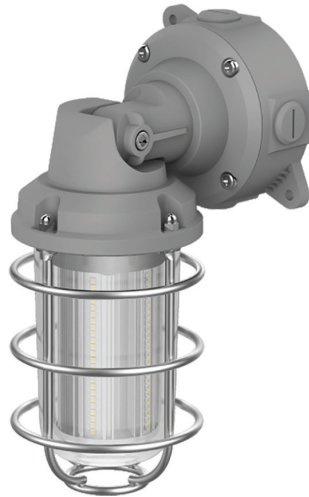

Features

- » Ceiling, Wall or Conduit Mount
- » Suitable for wet location (outdoor) & IP65 rated
- » 90-180 degree, adjustable, articulating arm
- » Allow single unit to accomplish multiple mounting positions
- » 144 LED chips provide full globe illumination
- » 20 watt, 2,000 delivered lumens to replace up to 200 watt CFL/HID
- » Operating Temp: -40°F to 113°F

Project: _____

Location: _____

Cat. No: _____

Type _____

Qty: _____

Notes: _____

*unit weight = 2.43lbs

Order Matrix

Example VT-20-20W-80-UNV-50K-G

Family	Wattage	CRI	Voltage	Color Temp	Finish
VT-20	20W	80	UNV 120-277V	50K 5000K	G Gray
					O Orange

REPLACE

© 2018 Mills Labs Inc. All rights reserved.

Due to our continued efforts to improve our products, product specifications are subject to change without notice. Mills Labs Inc. reserves the right to make changes in specifications and/or to discontinue any product at any time without notice or obligation and will not be liable for any consequences resulting from the use of this publication.