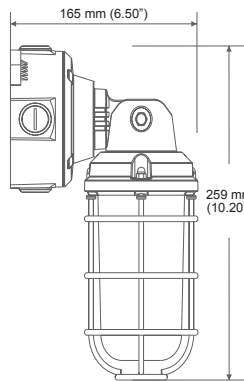

Features

- » Ceiling, Wall or Conduit Mount
- » Suitable for wet location (outdoor) & IP65 rated
- » 90-180 degree, adjustable, articulating arm
- » Allow single unit to accomplish multiple mounting positions
- » 144 LED chips provide full globe illumination
- » 20 watt, 2,000 delivered lumens to replace up to 200 watt CFL/HID
- » Operating Temp: -40°F to 113°F

Project: _____

Location: _____

Cat. No: _____

Type _____

Qty: _____

Notes: _____

*unit weight = 2.43lbs

Order Matrix