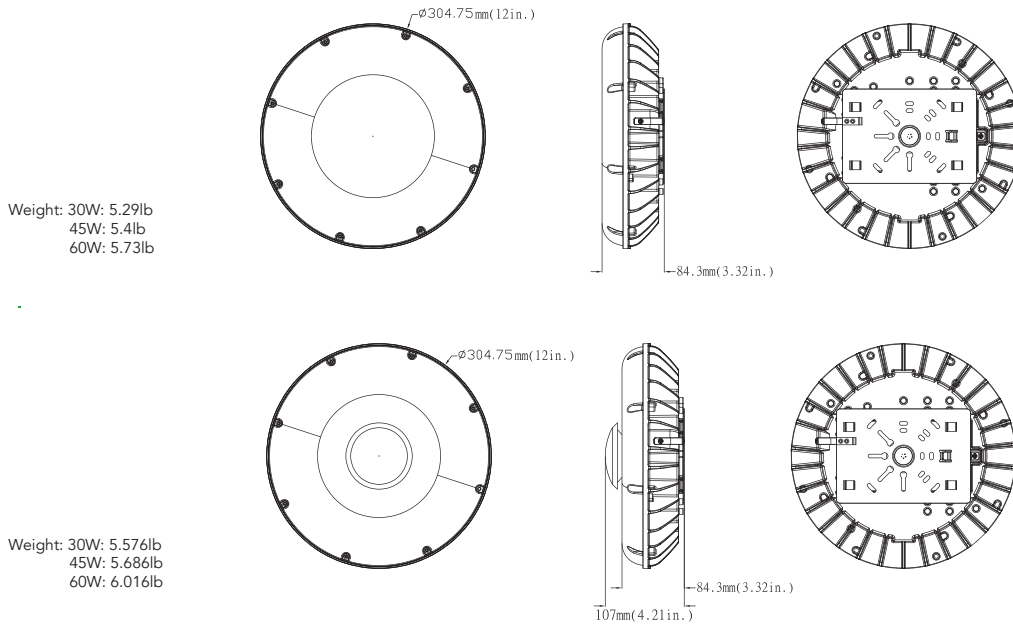

Project:	_____
Location:	_____
Cat. No:	_____
Type:	_____
Qty:	_____
Notes:	_____

DIMENSIONS unit: inch/mm

PHOTOMETRICS

General

Parking Garage

ORDERING GUIDE

Example: LED-SMCPY03-30W-UNV-D-50K-PG-WT-MS

Family	Wattage	Voltage	Dimming	Color Temp	Optics	Finish	Motion Sensor
LED-SMCPY03	30W	UNV 120-277V	D 0-10V Dimmable	40K 4000K	PG Parking Garage	DB Dark Bronze	MS Motion Sensor
	45W	48V 347-480V	N None	50K 5000K	LB Low Bay	WT White	N None
	50W					BK Black	
	60W						