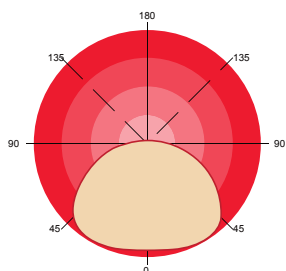

Project:	_____
Location:	_____
Cat. No:	_____
Type:	_____
Qty:	_____
Notes:	_____

DIMENSIONS unit: inch/mm

PHOTOMETRICS

General

Parking Garage

ORDERING GUIDE

Example: LED-SMCPY03-30W-UNV-D-50K-PG-WT-MS

Family	Wattage	Voltage	Dimming	Color Temp	Optics	Finish	Motion Sensor
LED-SMCPY03	30W	UNV 120-277V	D 0-10V Dimmable	40K 4000K	PG Parking Garage	DB Dark Bronze	MS Motion Sensor
	45W	48V 347-480V	N None	50K 5000K	LB Low Bay	WT White	N None
	50W					BK Black	
	60W						