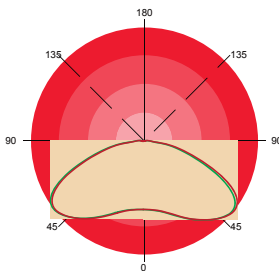

Project:	_____
Location:	_____
Cat. No:	_____
Type:	_____
Qty:	_____
Notes:	_____

DIMENSIONS unit: inch/mm

PHOTOMETRICS

General

Parking Garage

ORDERING GUIDE

Example: LED-SMCPY03-30W-UNV-D-50K-PG-WT-MS

Family	Wattage	Voltage	Dimming	Color Temp	Optics	Finish	Motion Sensor
LED-SMCPY03	30W	UNV 120-277V	D 0-10V Dimmable	40K 4000K	PG Parking Garage	DB Dark Bronze	MS Motion Sensor
	45W	48V 347-480V	N None	50K 5000K	LB Low Bay	WT White	N None
	50W					BK Black	
	60W						