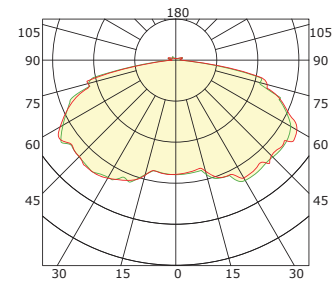

Project: _____
 Location: _____
 Cat. No: _____
 Type _____
 Qty: _____
 Notes: _____

5 Year
Warranty

Dimension unit: inch/mm

Photometrics

Parking Garage

Ordering Guide

Example: ME-LAZPG07-27W-UNV-N-50K-PG-WT-MS