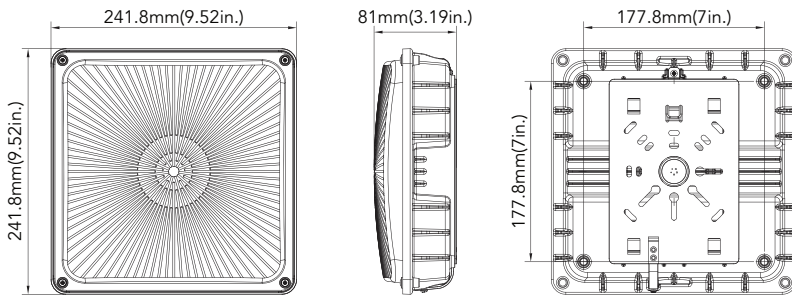

Project: _____
 Location: _____
 Cat. No: _____
 Type _____
 Qty: _____
 Notes: _____

5 Year
Warranty

Dimension unit: inch/mm

Photometrics

Parking Garage

Ordering Guide

Example: ME-LAZPG07-27W-UNV-N-50K-PG-WT-MS